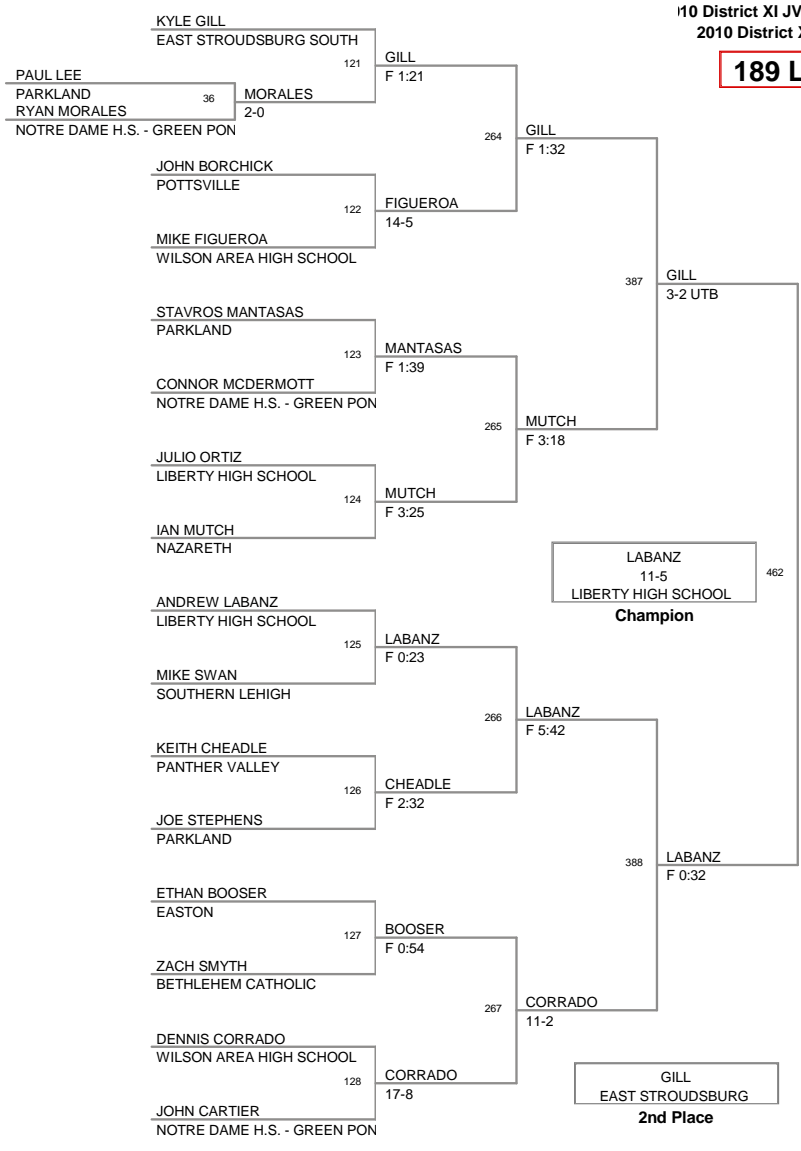

110 District XI JV TORNAMEN
2010 District X Division

189 Lbs