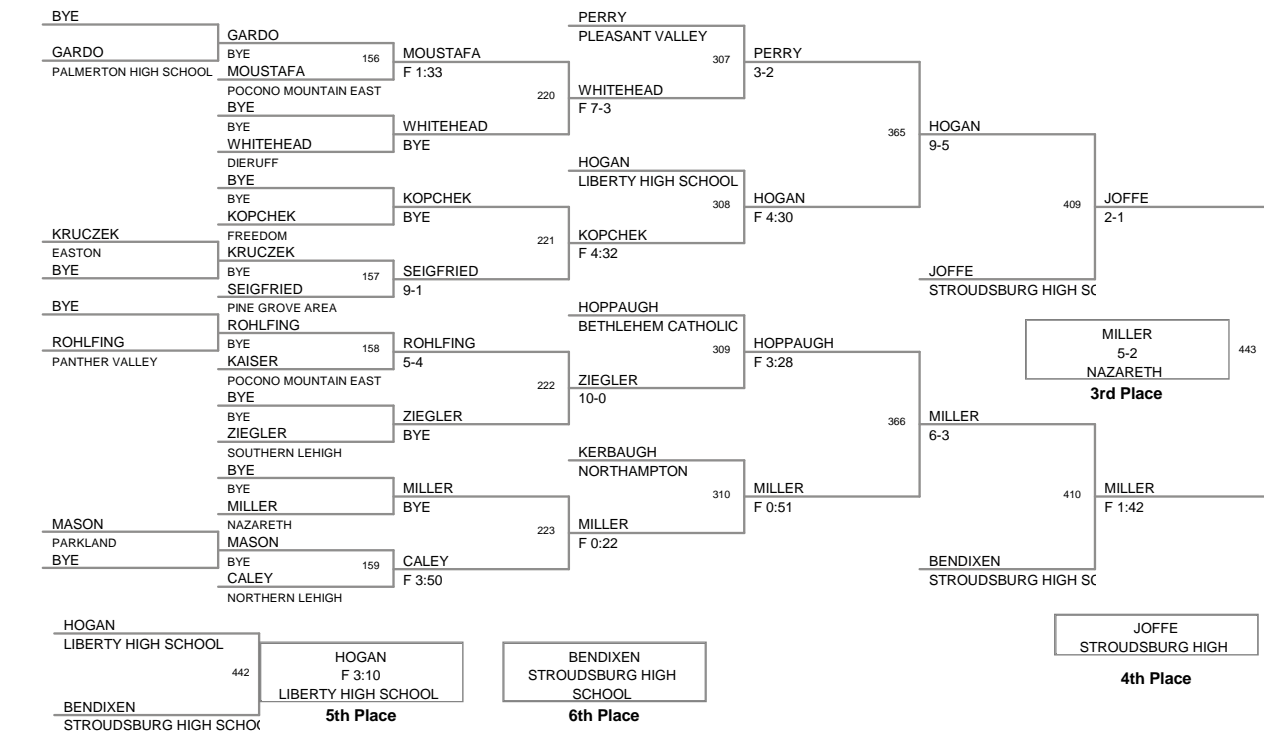

119 Lbs

10 District XI JV TORNAMEN
2010 District X Division

125 Lbs

10 District XI JV TORNAMENT
2010 District X Division

130 Lbs

110 District XI JV TORNAMENT
2010 District X Division

135 Lbs

110 District XI JV TORNAMEI
2010 District X Division