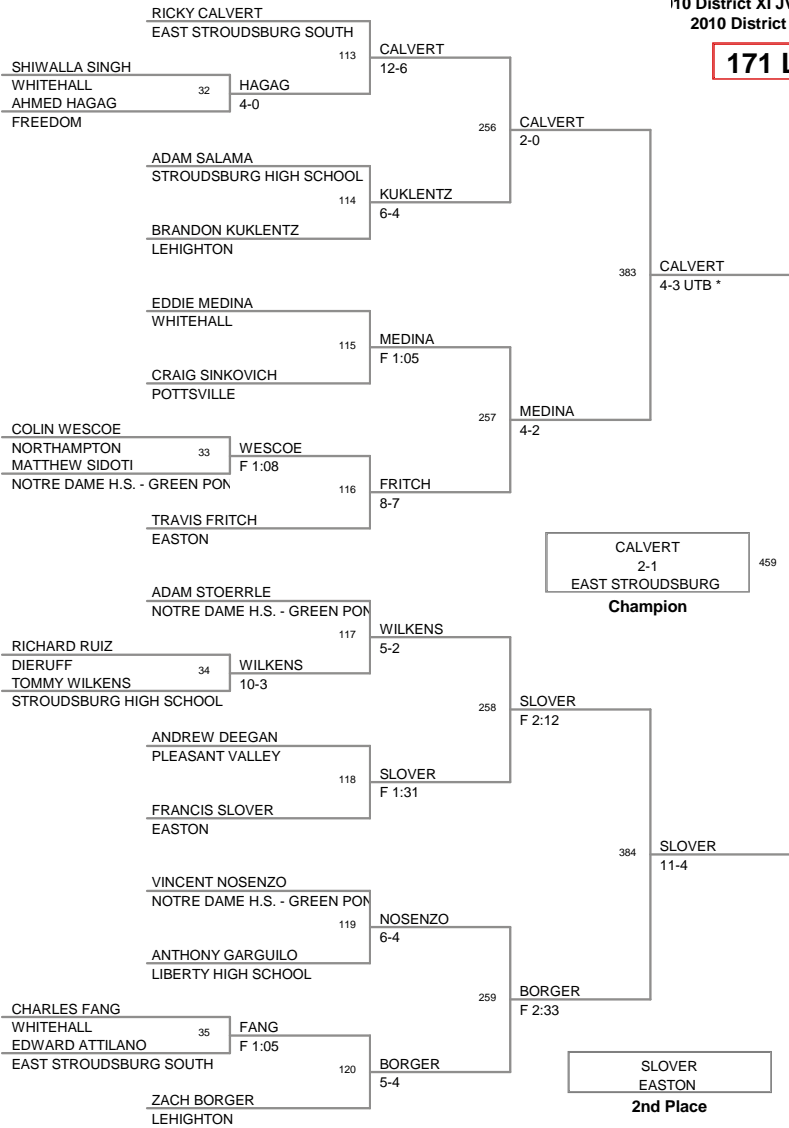

110 District XI JV TORNAME
2010 District X Division

171 Lbs