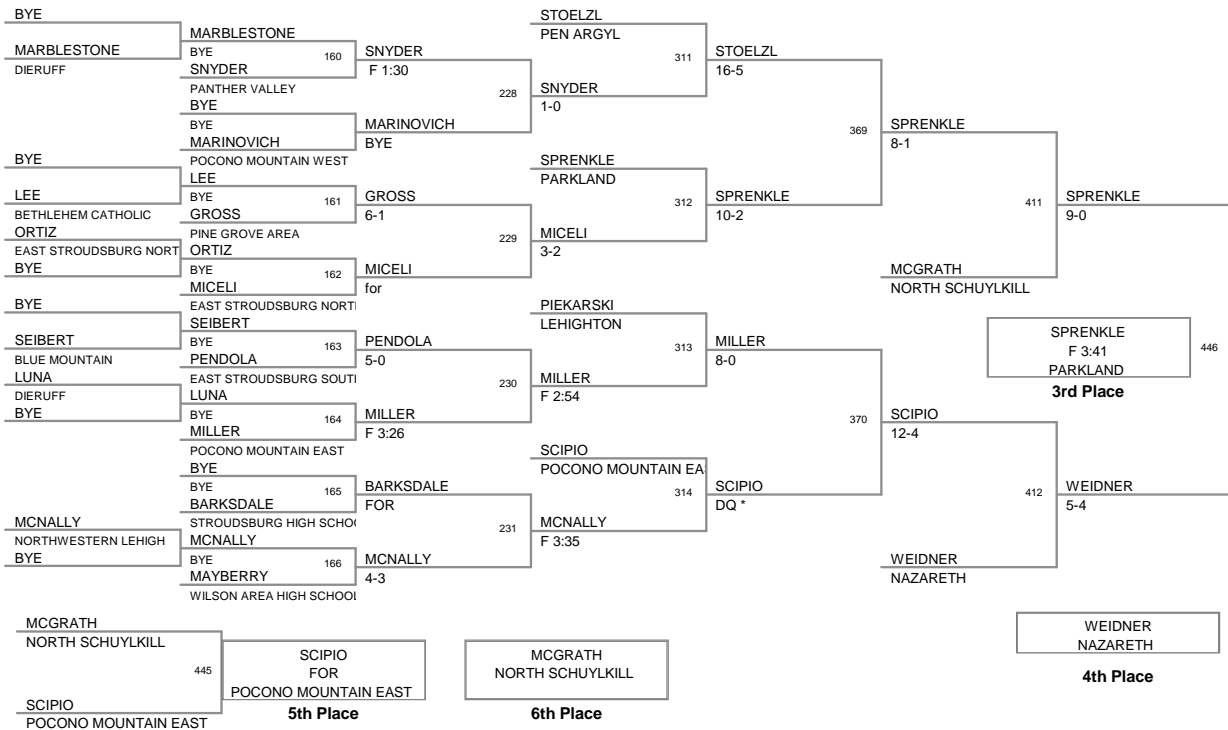

110 District XI JV TORNAMEI
2010 District X Division

140 lbs