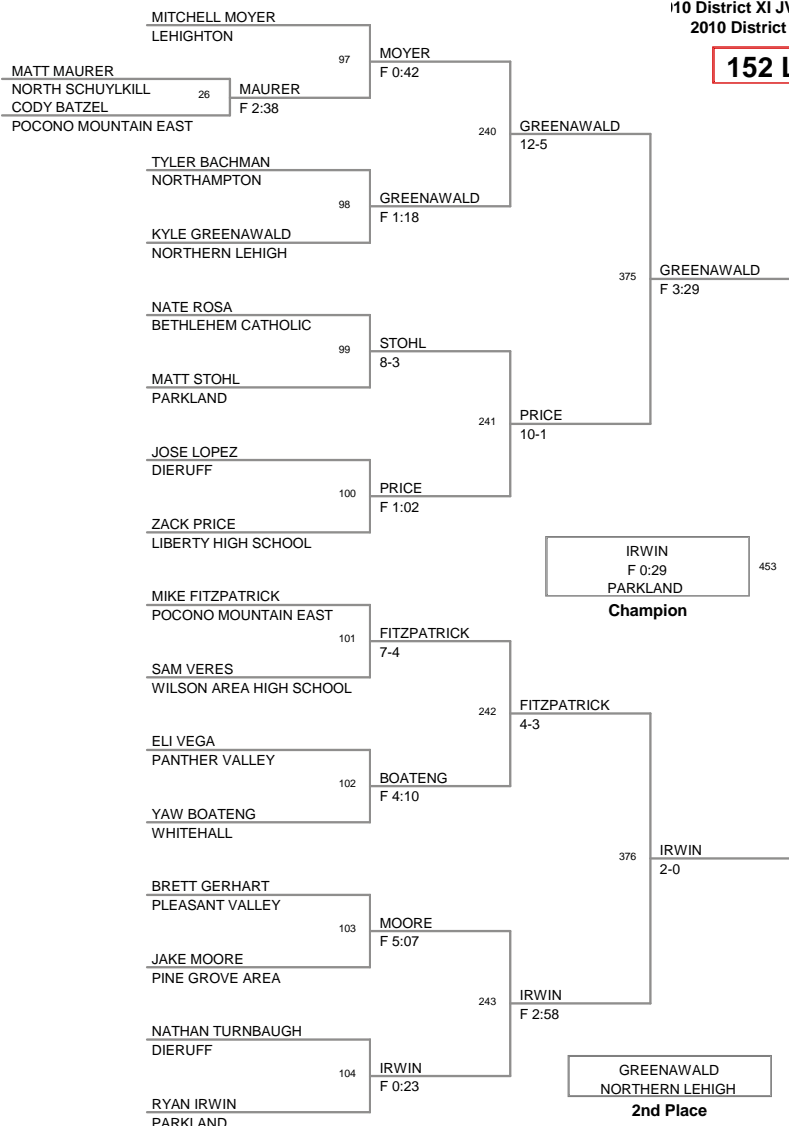

140 lbs

110 District XI JV TORNAMENT
2010 District X Division

145 Lbs

110 District XI JV TORNAMEI
2010 District X Division

152 Lbs

110 District XI JV TORNAMENT
2010 District X Division

160 Lbs

110 District XI JV TORNAME
2010 District X Division