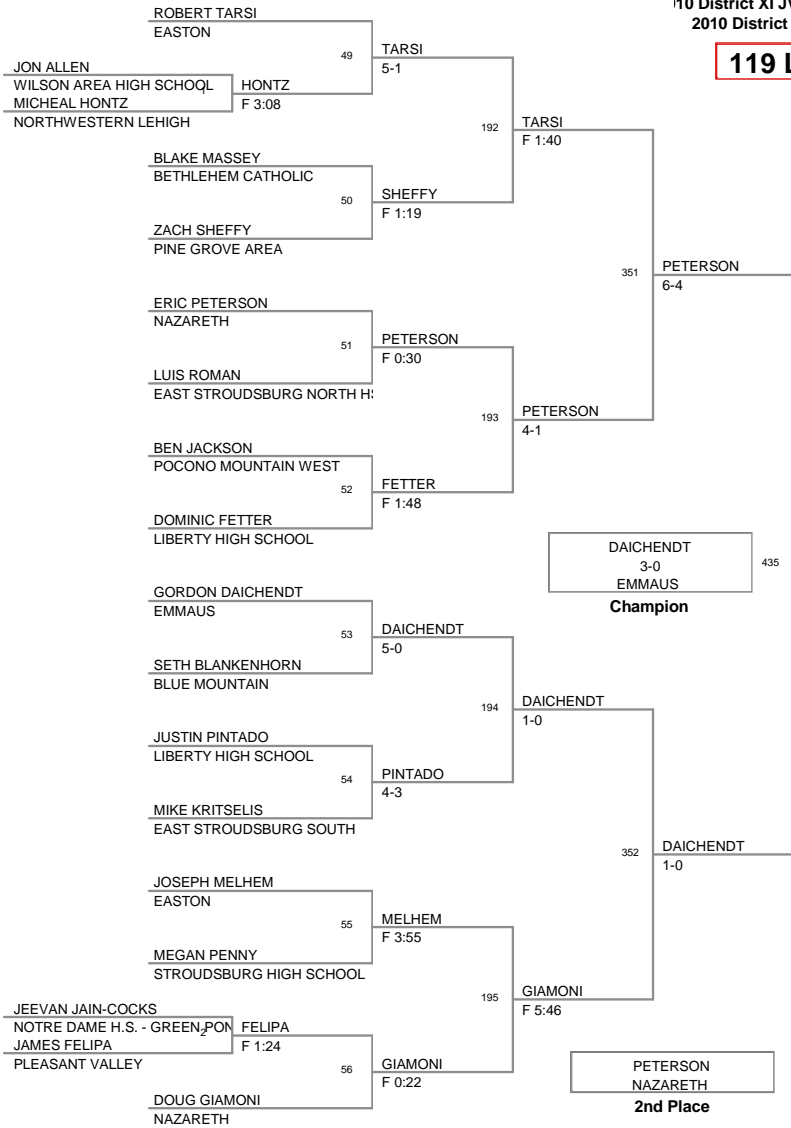

10 District XI JV TORNAME
2010 District X Division

119 Lbs