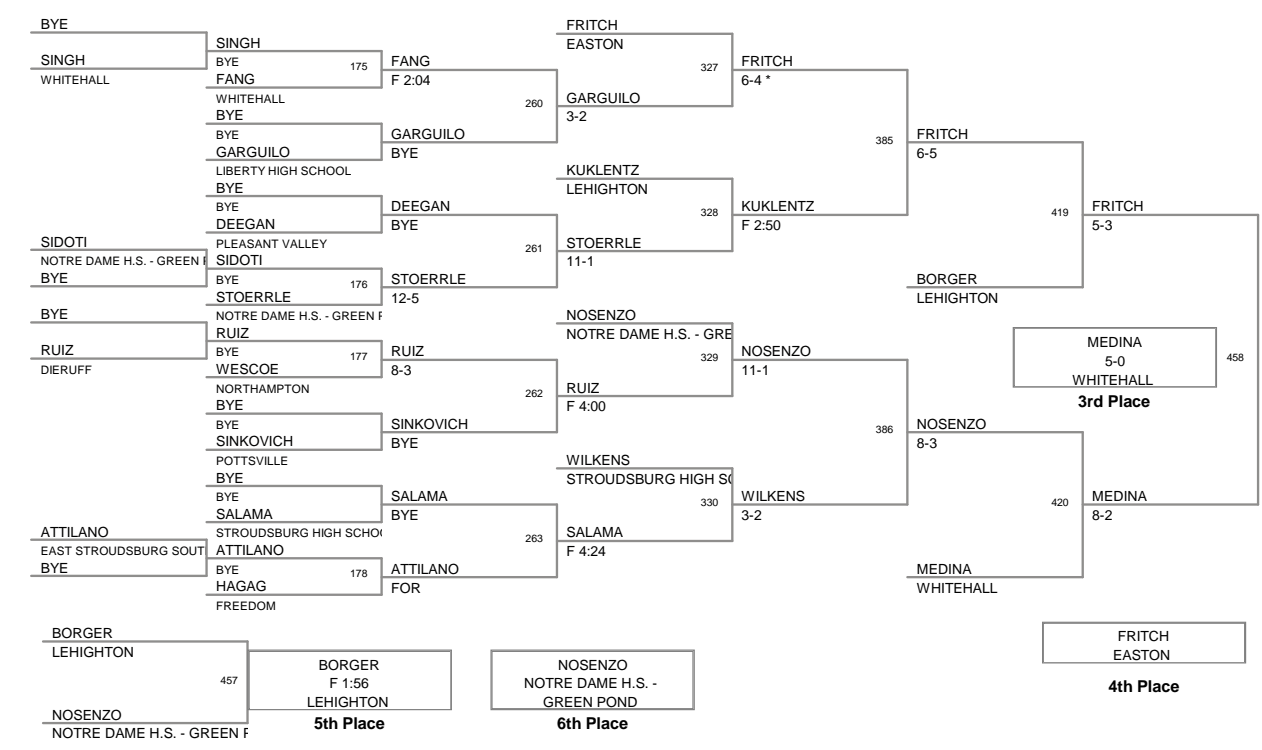

110 District XI JV TORNAME
2010 District X Division

171 Lbs