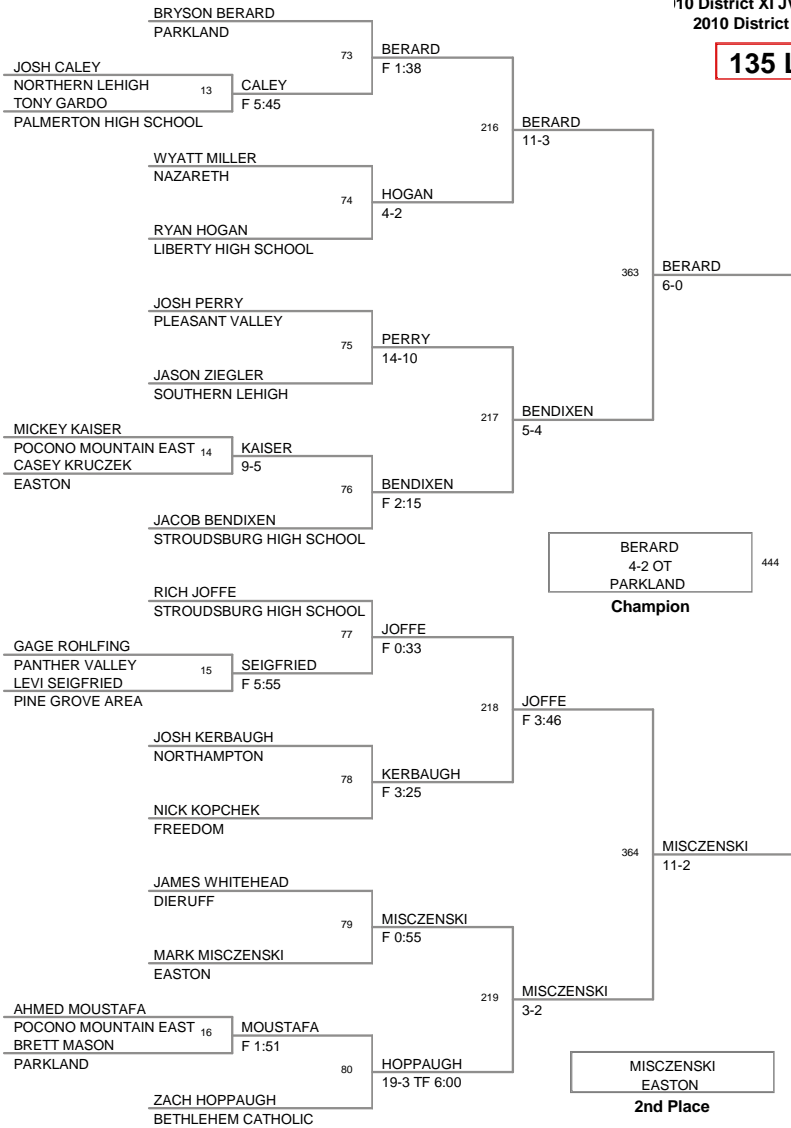

119 Lbs

10 District XI JV TORNAMEN
2010 District X Division

125 Lbs

10 District XI JV TORNAMENT
2010 District X Division

130 Lbs

110 District XI JV TORNAMENT
2010 District X Division

135 Lbs

110 District XI JV TORNAMEI
2010 District X Division