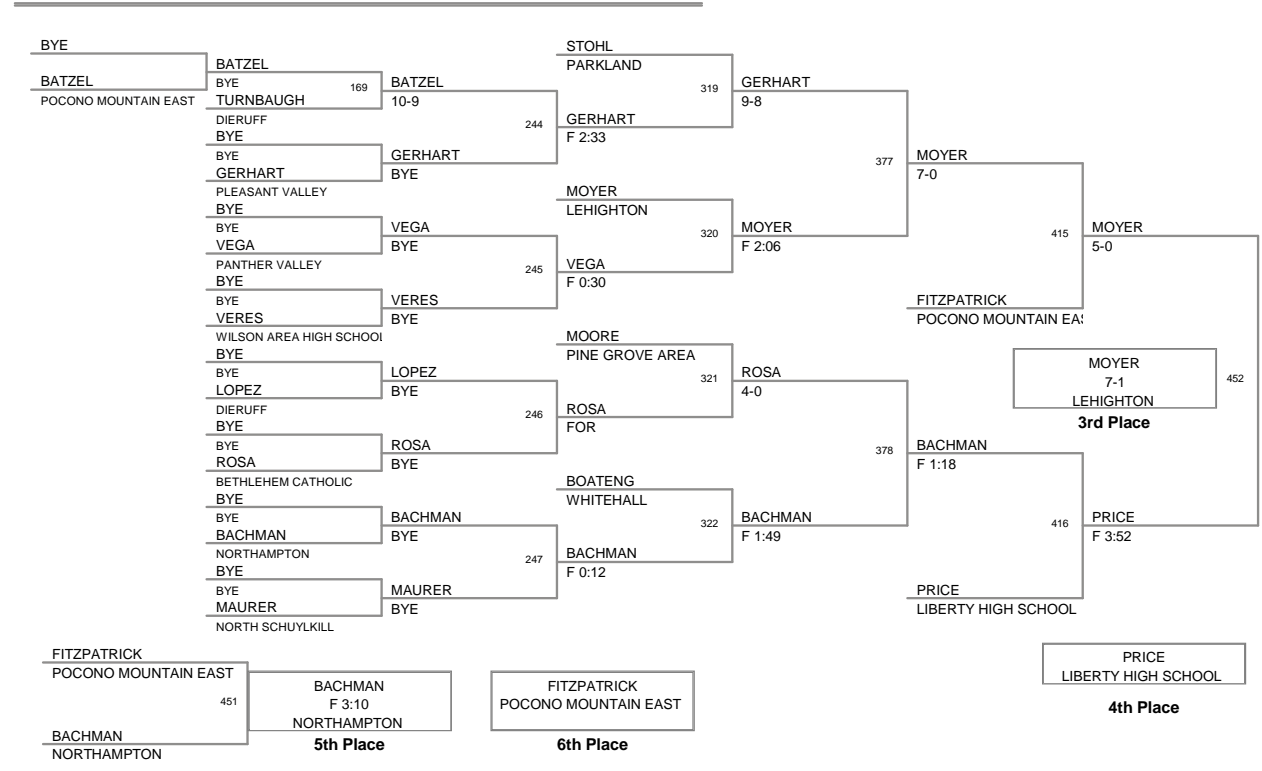

140 lbs

110 District XI JV TORNAMENT
2010 District X Division

145 Lbs

110 District XI JV TORNAMEI
2010 District X Division

152 Lbs

110 District XI JV TORNAMENT
2010 District X Division

160 Lbs

110 District XI JV TORNAME
2010 District X Division