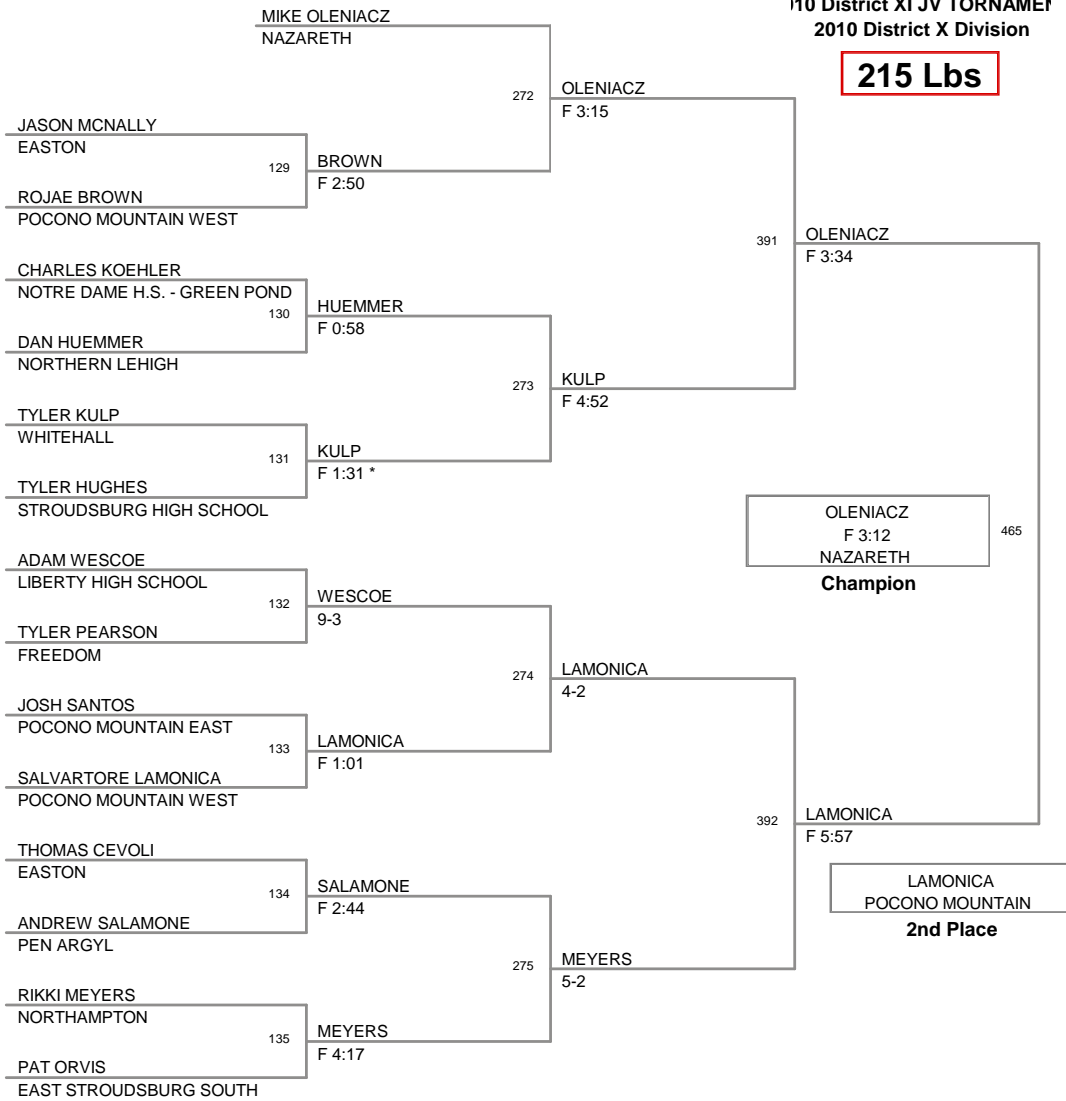

Team Scores ALL divisions @ Sun, 21 Feb 2010 18:36:12

10 District XI JV TORNAME
2010 District X Division

103 Lbs

10 District XI JV TORNAME
2010 District X Division

112 Lbs

10 District XI JV TORNAME
2010 District X Division

119 Lbs

10 District XI JV TORNAMEN
2010 District X Division

125 Lbs

10 District XI JV TORNAMENT
2010 District X Division

130 Lbs

110 District XI JV TORNAMENT
2010 District X Division

135 Lbs

110 District XI JV TORNAMEI
2010 District X Division

140 lbs

110 District XI JV TORNAMENT
2010 District X Division

145 Lbs

110 District XI JV TORNAMEI
2010 District X Division

152 Lbs

110 District XI JV TORNAMENT
2010 District X Division

160 Lbs

110 District XI JV TORNAME
2010 District X Division

171 Lbs

110 District XI JV TORNAMEN
2010 District X Division

189 Lbs

110 District XI JV TORNAMEI
2010 District X Division

215 Lbs

10 District XI JV TORNA
2010 District X Division

285 Lbs