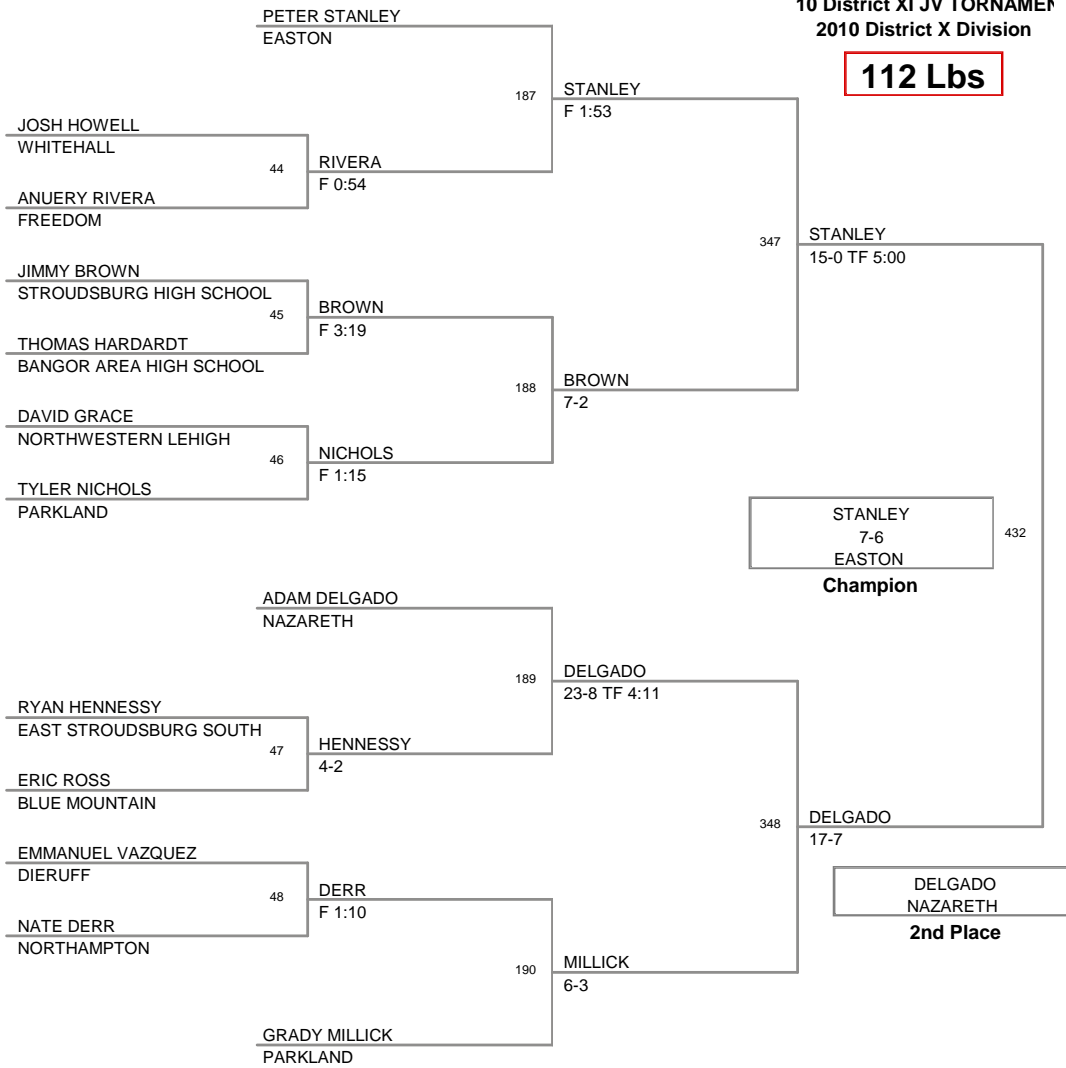

Team Scores ALL divisions @ Sun, 21 Feb 2010 18:36:12

10 District XI JV TORNAME
2010 District X Division

103 Lbs

10 District XI JV TORNAME
2010 District X Division

112 Lbs

10 District XI JV TORNAME
2010 District X Division