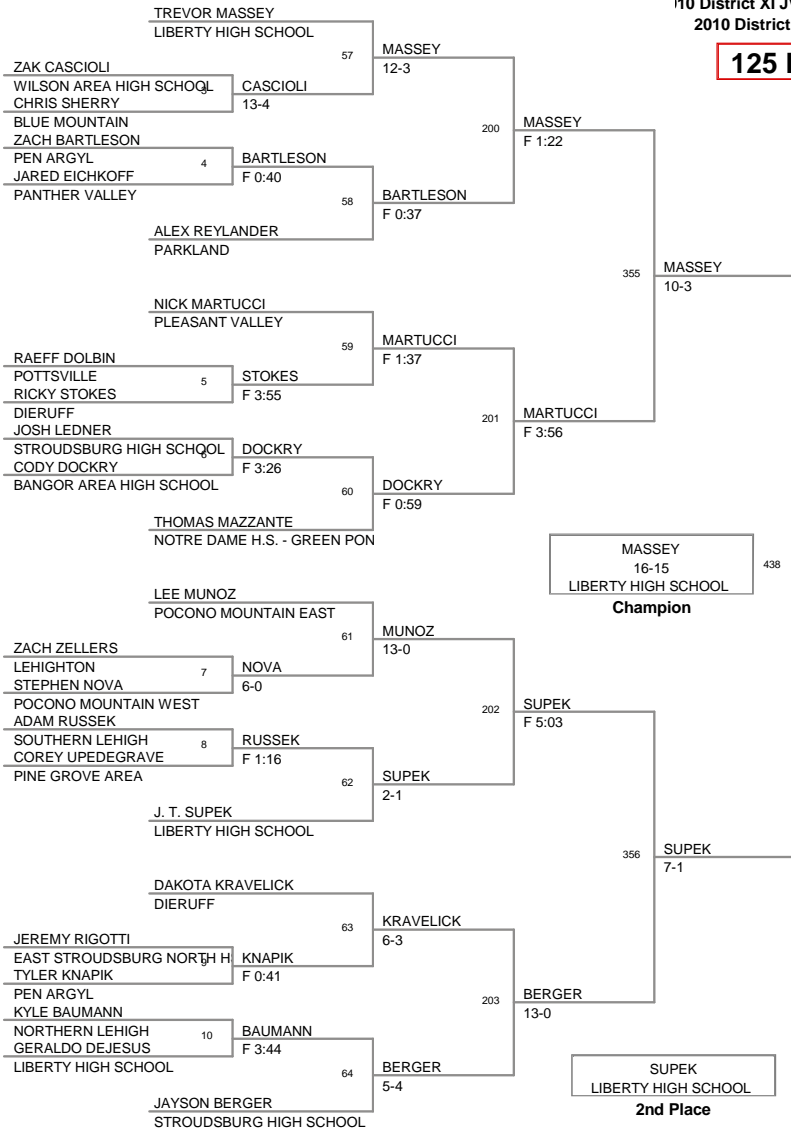

10 District XI JV TORNAMEN
2010 District X Division

125 Lbs