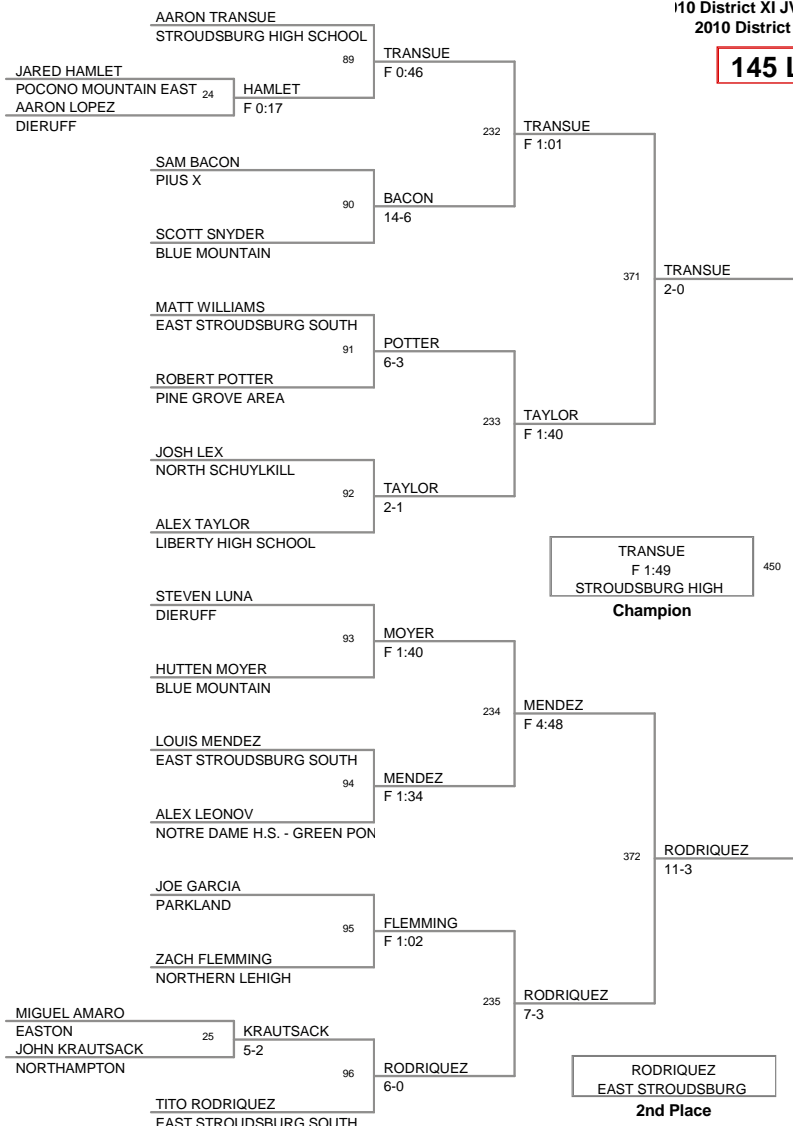

110 District XI JV TORNAMENT
2010 District X Division

145 Lbs