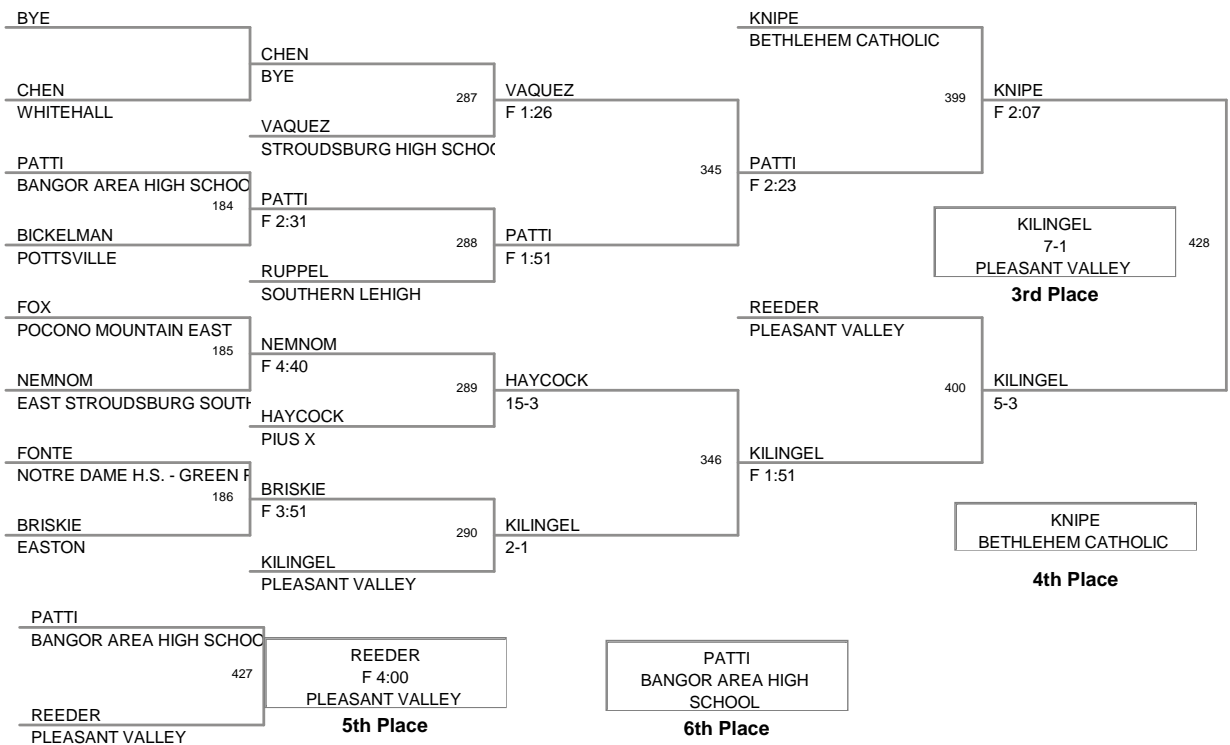

Plc	Points	Team	CH	CO
1	176.5	NAZARETH	-	-
2	172.5	LIBERTY HIGH SCHOOL	-	-
3	157.5	PARKLAND	-	-
4	138	NORTHAMPTON	-	-
5	134.5	EASTON	-	-
6	109	STROUDSBURG HIGH SCHOOL	-	-
7	95	PLEASANT VALLEY	-	-
8	82	EAST STROUDSBURG SOUTH	-	-
9	81	NORTHERN LEHIGH	-	-
10	64.5	PEN ARGYL	-	-
11	60.5	POCONO MOUNTAIN EAST	-	-
12	60	POCONO MOUNTAIN WEST	-	-
13	57	SOUTHERN LEHIGH	-	-
14	54	WHITEHALL	-	-
15	50	EMMAUS	-	-
16	41.5	BETHLEHEM CATHOLIC	-	-
17	39	LEHIGHTON	-	-
17	39	NOTRE DAME H.S. - GREEN POND	-	-
19	35	FREEDOM	-	-
19	35	WILSON AREA HIGH SCHOOL	-	-
21	29	BANGOR AREA HIGH SCHOOL	-	-
21	29	PANTHER VALLEY	-	-
23	26	PINE GROVE AREA	-	-
24	24	NORTH SCHUYLKILL	-	-
25	22	DIERUFF	-	-
26	15	BLUE MOUNTAIN	-	-
27	10.5	PIUS X	-	-
28	6	EAST STROUDSBURG NORTH HS	-	-
28	6	PALMERTON HIGH SCHOOL	-	-
28	6	POTTSVILLE	-	-
31	3.5	NORTHWESTERN LEHIGH	-	-
32	0	ALLENTOWN CENTRAL CATHOLIC	-	-

Team Scores ALL divisions @ Sun, 21 Feb 2010 18:36:12

10 District XI JV TORNAME
2010 District X Division

103 Lbs