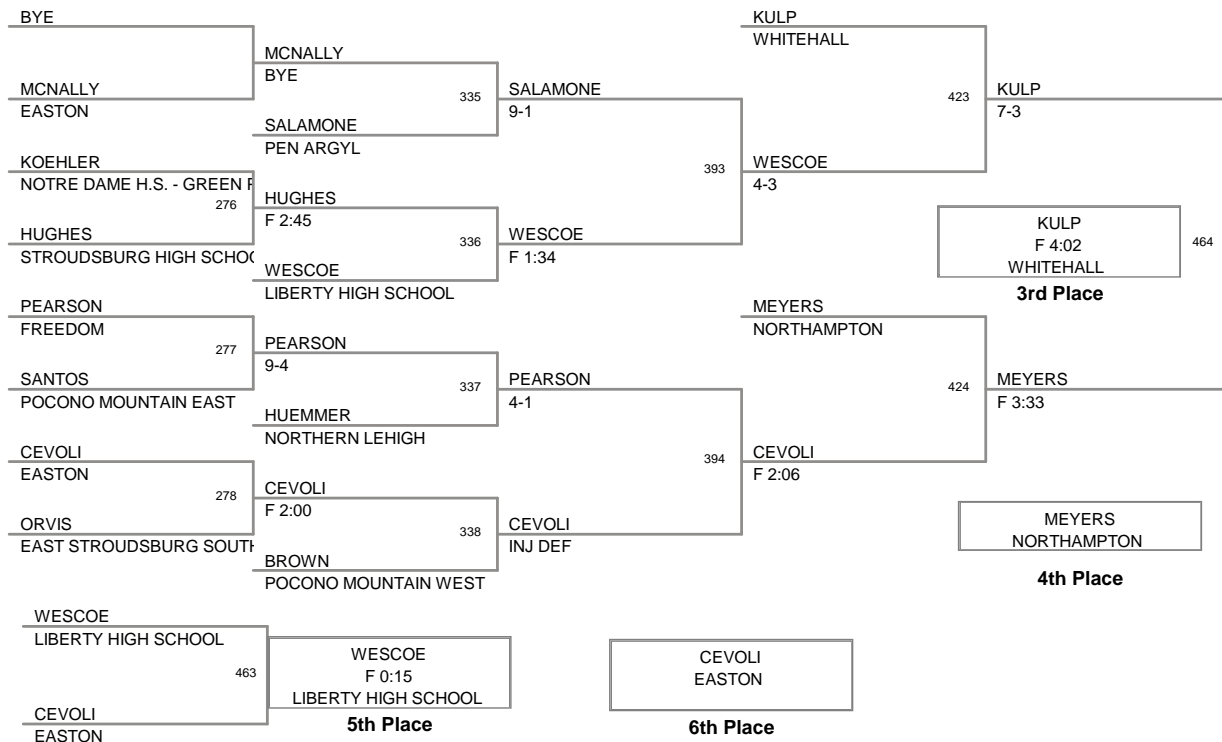

171 Lbs

110 District XI JV TORNAMEN
2010 District X Division

189 Lbs

110 District XI JV TORNAMEI
2010 District X Division

215 Lbs

10 District XI JV TORNA
2010 District X Division

285 Lbs