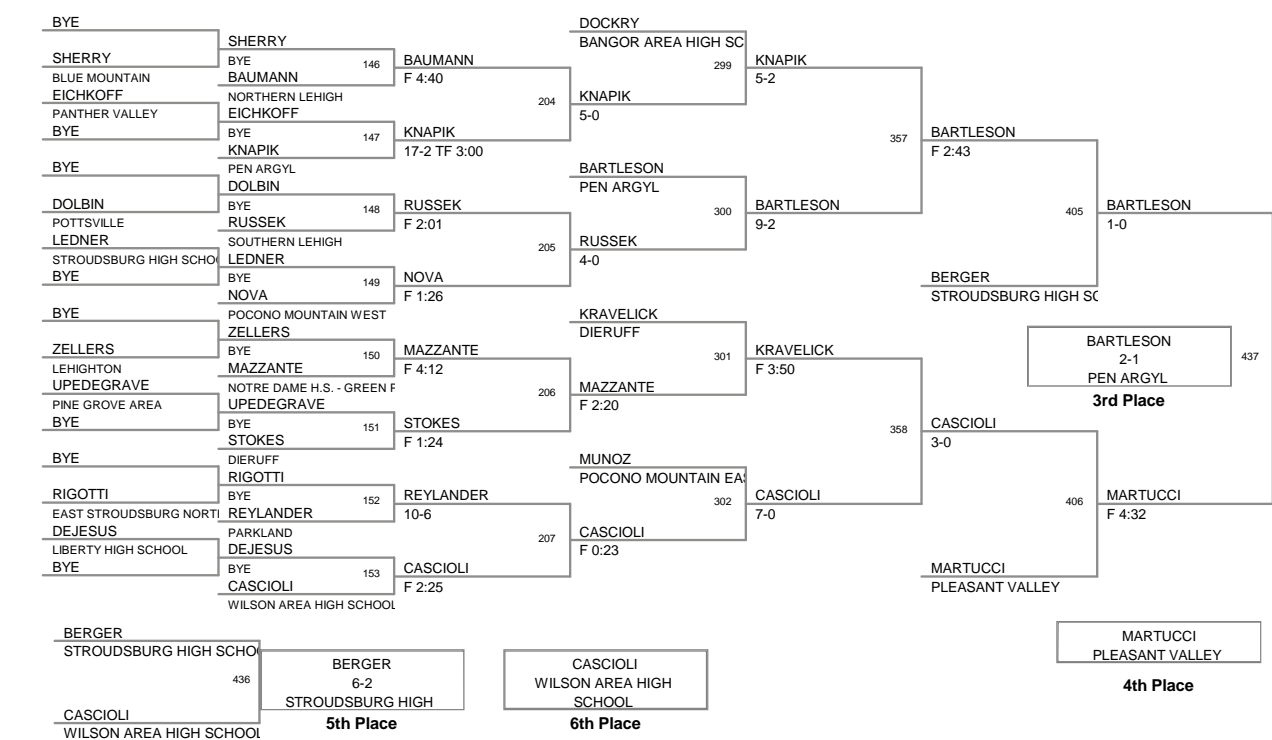

10 District XI JV TORNAMEN
2010 District X Division

125 Lbs