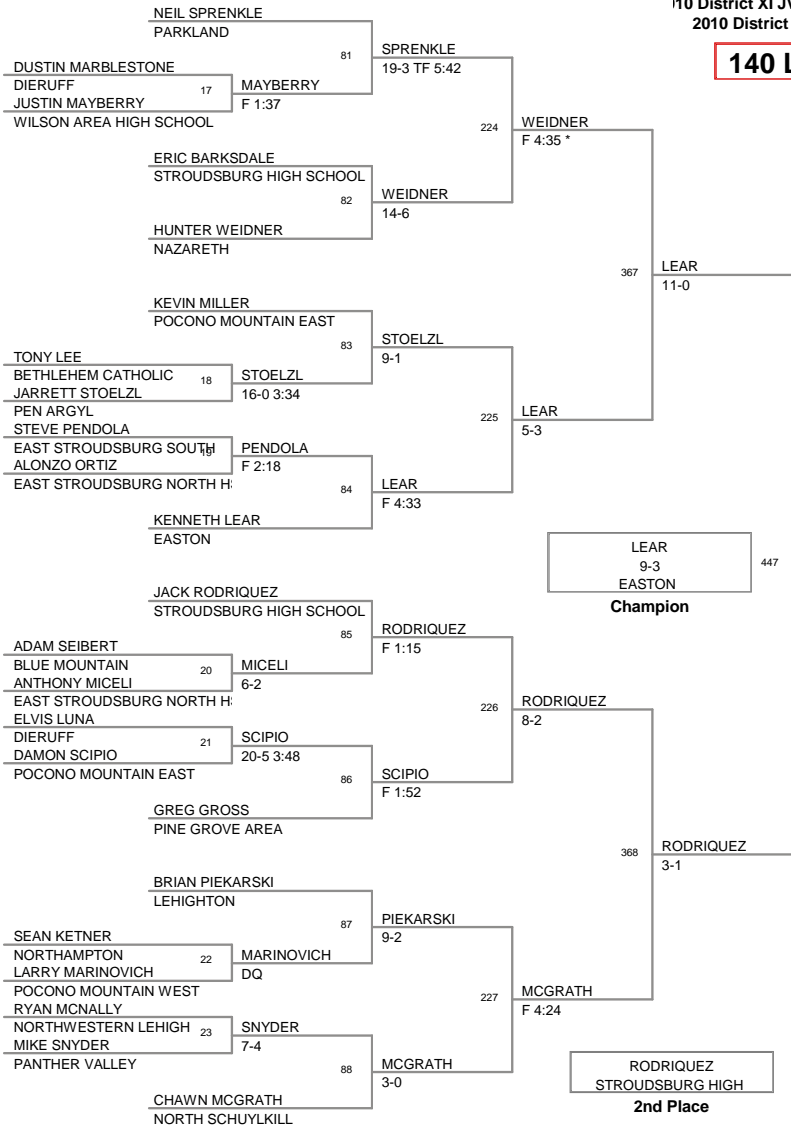

110 District XI JV TORNAMEI
2010 District X Division

140 lbs