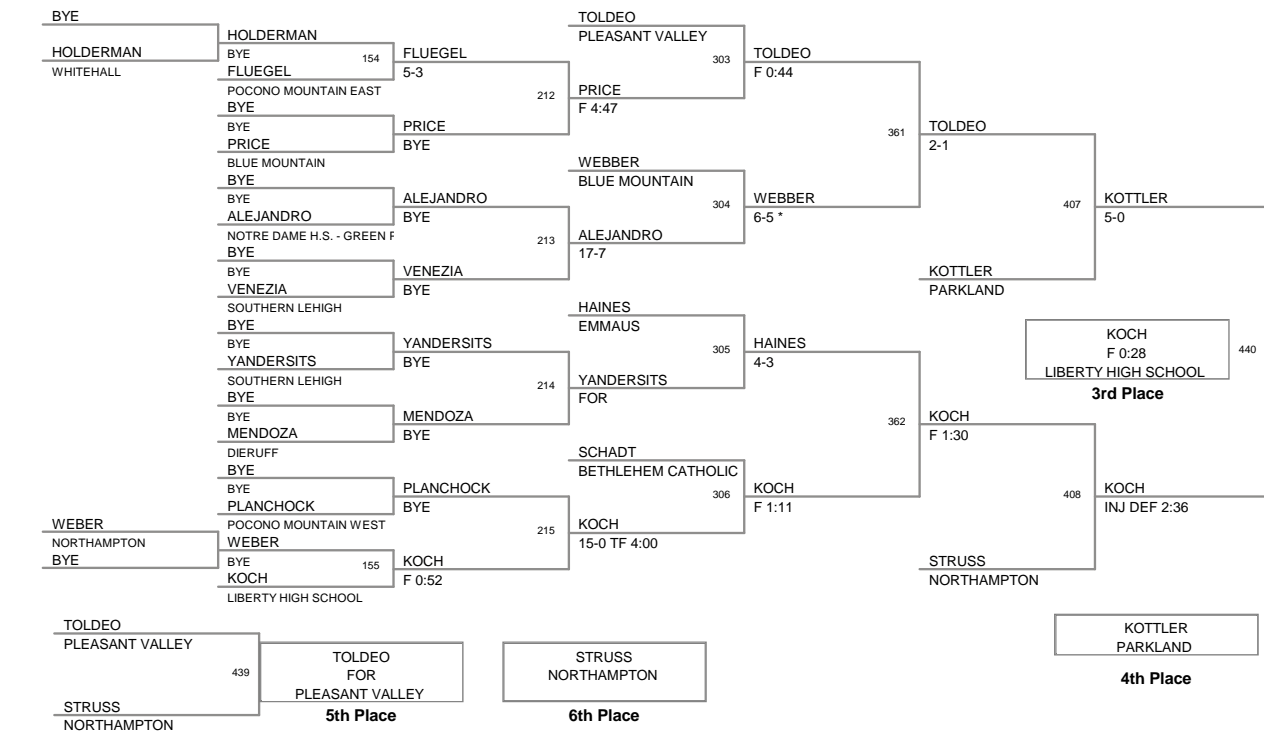

119 Lbs

10 District XI JV TORNAMEN
2010 District X Division

125 Lbs

10 District XI JV TORNAMENT
2010 District X Division

130 Lbs

110 District XI JV TORNAMENT
2010 District X Division

135 Lbs

110 District XI JV TORNAMEI
2010 District X Division