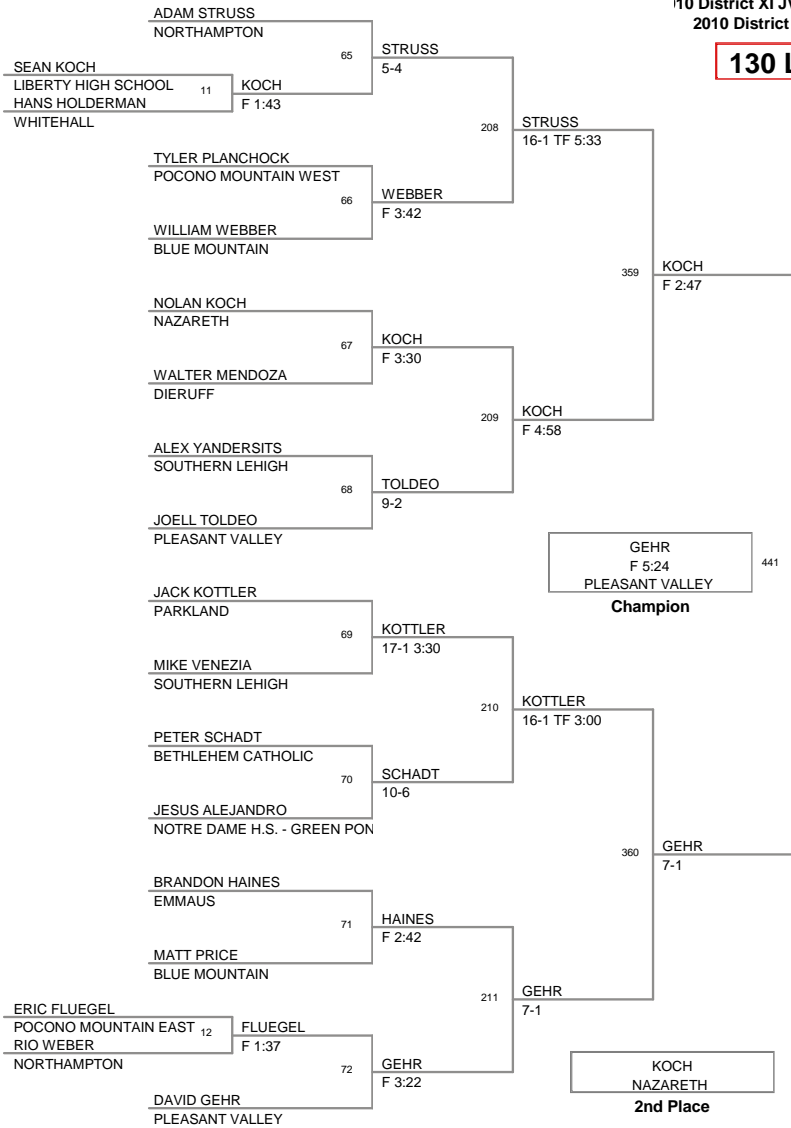

119 Lbs

10 District XI JV TORNAMEN
2010 District X Division

125 Lbs

10 District XI JV TORNAMENT
2010 District X Division

130 Lbs

110 District XI JV TORNAMENT
2010 District X Division

135 Lbs

110 District XI JV TORNAMEI
2010 District X Division