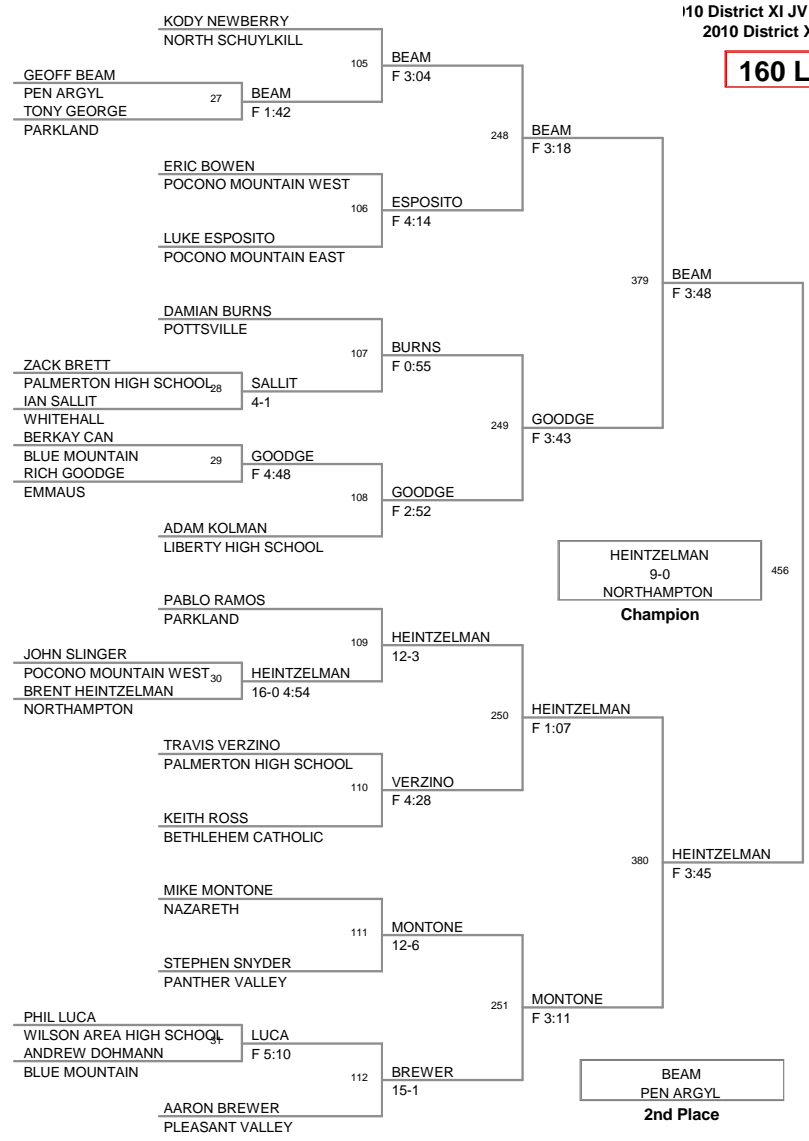

140 lbs

110 District XI JV TORNAMENT
2010 District X Division

145 Lbs

110 District XI JV TORNAMEI
2010 District X Division

152 Lbs

110 District XI JV TORNAMENT
2010 District X Division

160 Lbs

110 District XI JV TORNAME
2010 District X Division