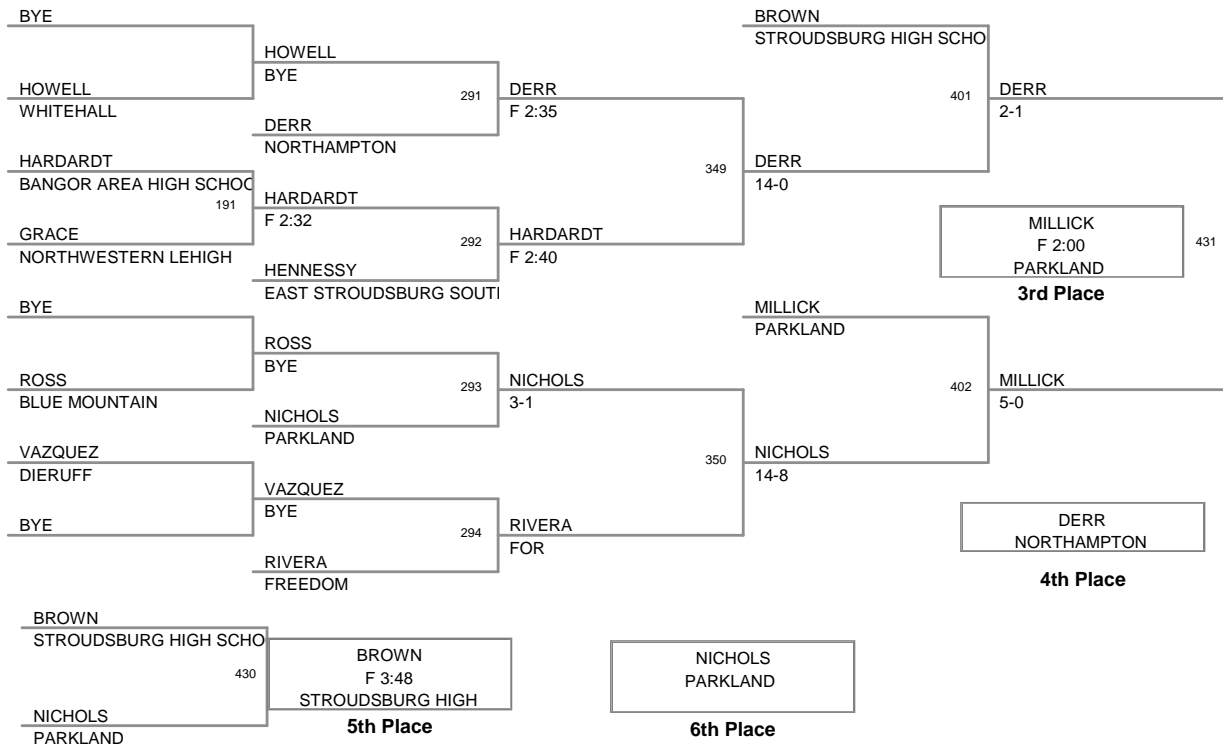

10 District XI JV TORNAME
2010 District X Division

112 Lbs