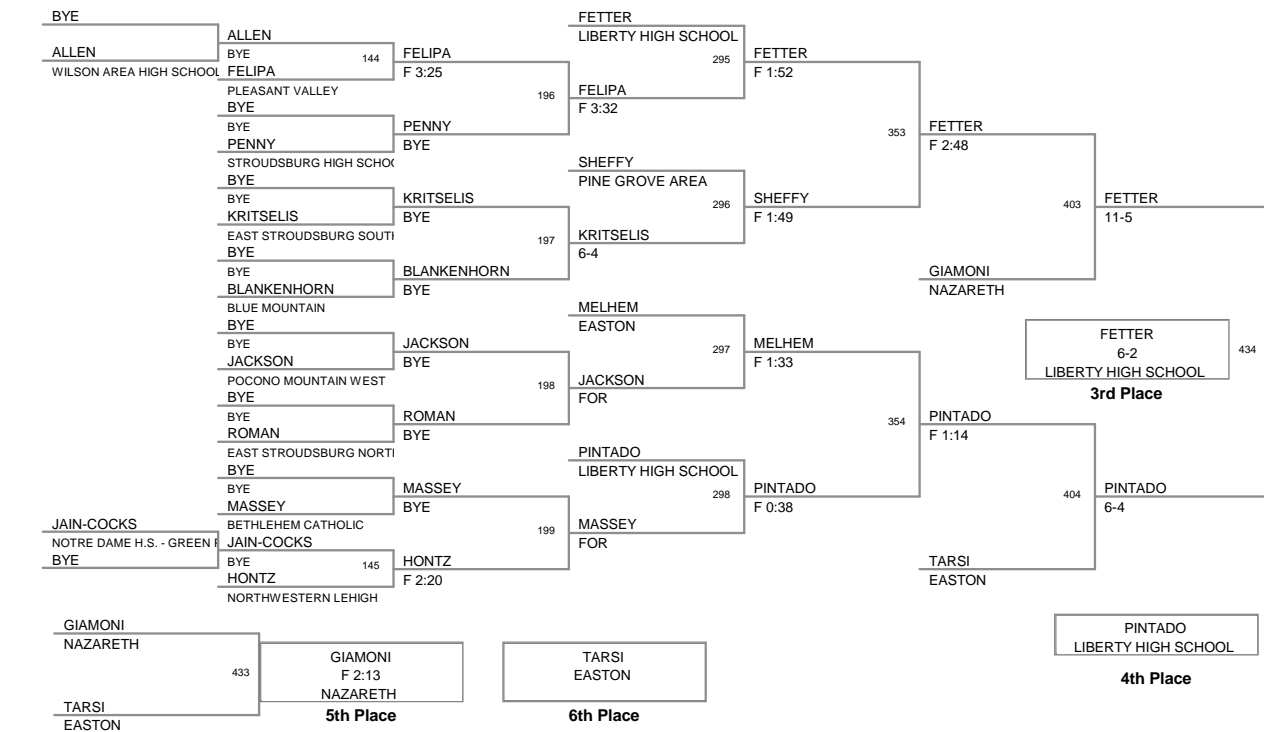

10 District XI JV TORNAME
2010 District X Division

119 Lbs