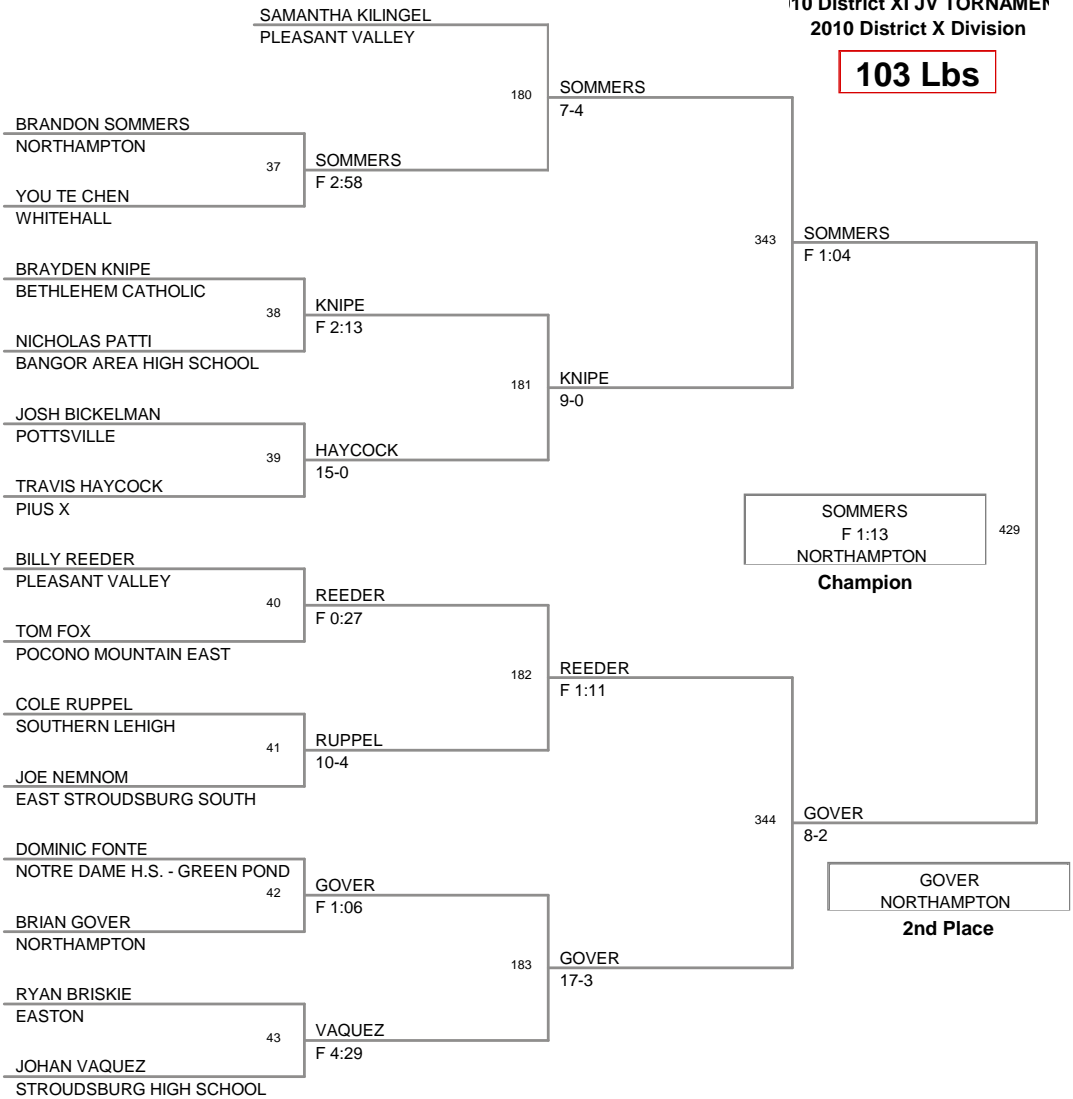

Plc	Points	Team	CH	CO
1	176.5	NAZARETH	-	-
2	172.5	LIBERTY HIGH SCHOOL	-	-
3	157.5	PARKLAND	-	-
4	138	NORTHAMPTON	-	-
5	134.5	EASTON	-	-
6	109	STROUDSBURG HIGH SCHOOL	-	-
7	95	PLEASANT VALLEY	-	-
8	82	EAST STROUDSBURG SOUTH	-	-
9	81	NORTHERN LEHIGH	-	-
10	64.5	PEN ARGYL	-	-
11	60.5	POCONO MOUNTAIN EAST	-	-
12	60	POCONO MOUNTAIN WEST	-	-
13	57	SOUTHERN LEHIGH	-	-
14	54	WHITEHALL	-	-
15	50	EMMAUS	-	-
16	41.5	BETHLEHEM CATHOLIC	-	-
17	39	LEHIGHTON	-	-
17	39	NOTRE DAME H.S. - GREEN POND	-	-
19	35	FREEDOM	-	-
19	35	WILSON AREA HIGH SCHOOL	-	-
21	29	BANGOR AREA HIGH SCHOOL	-	-
21	29	PANTHER VALLEY	-	-
23	26	PINE GROVE AREA	-	-
24	24	NORTH SCHUYLKILL	-	-
25	22	DIERUFF	-	-
26	15	BLUE MOUNTAIN	-	-
27	10.5	PIUS X	-	-
28	6	EAST STROUDSBURG NORTH HS	-	-
28	6	PALMERTON HIGH SCHOOL	-	-
28	6	POTTSVILLE	-	-
31	3.5	NORTHWESTERN LEHIGH	-	-
32	0	ALLENTOWN CENTRAL CATHOLIC	-	-

Team Scores ALL divisions @ Sun, 21 Feb 2010 18:36:12

10 District XI JV TORNAME
2010 District X Division

103 Lbs

10 District XI JV TORNAME
2010 District X Division

112 Lbs

10 District XI JV TORNAME
2010 District X Division