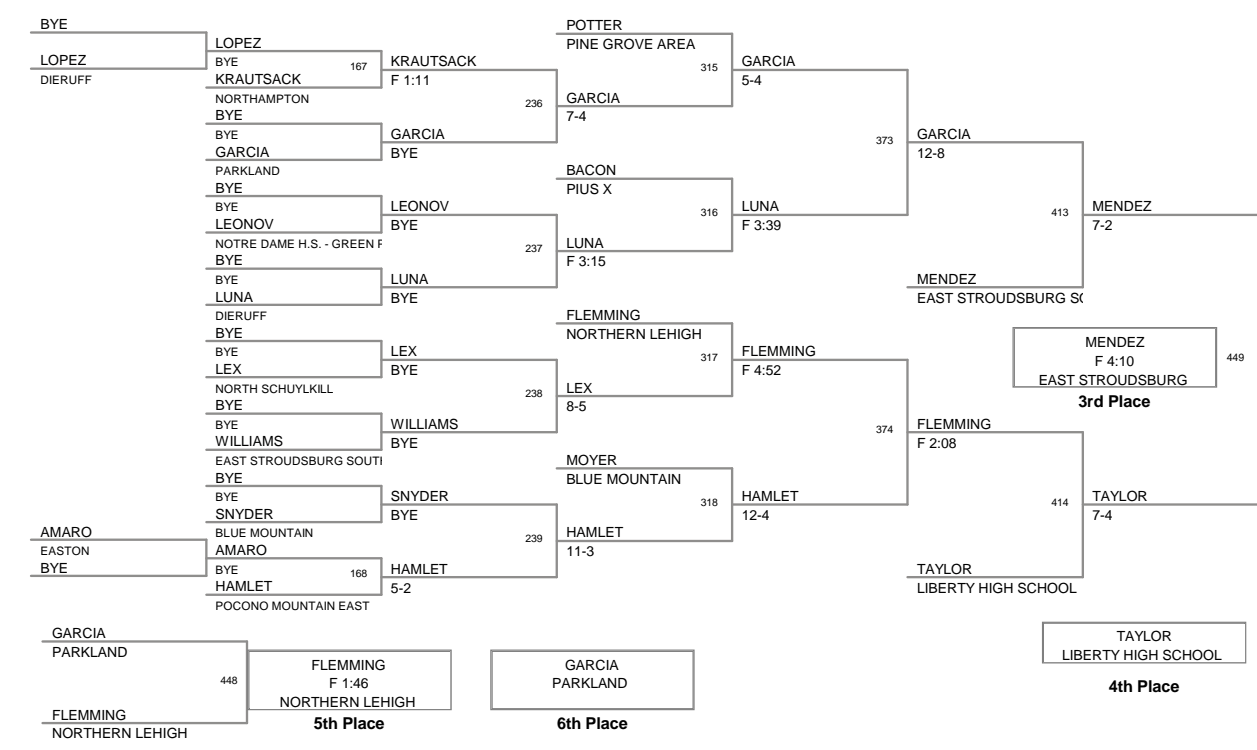

110 District XI JV TORNAMENT
2010 District X Division

145 Lbs