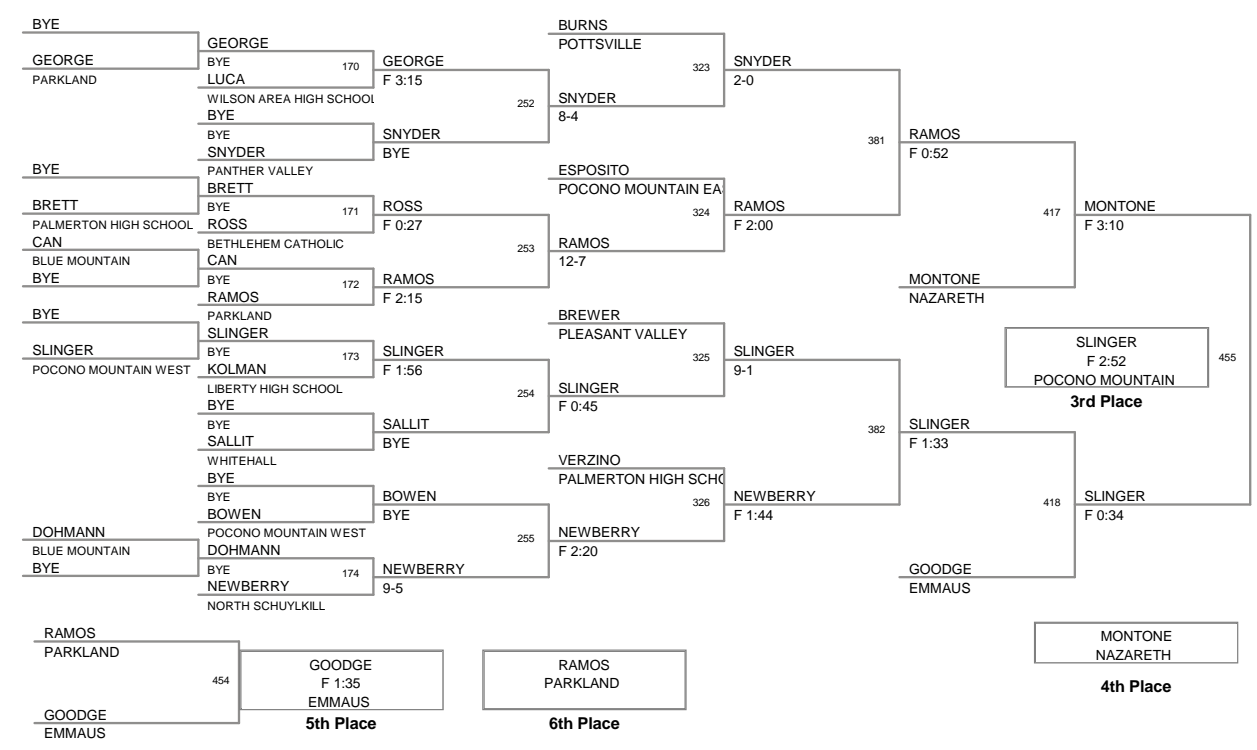

140 lbs

110 District XI JV TORNAMENT
2010 District X Division

145 Lbs

110 District XI JV TORNAMEI
2010 District X Division

152 Lbs

110 District XI JV TORNAMENT
2010 District X Division

160 Lbs

110 District XI JV TORNAME
2010 District X Division