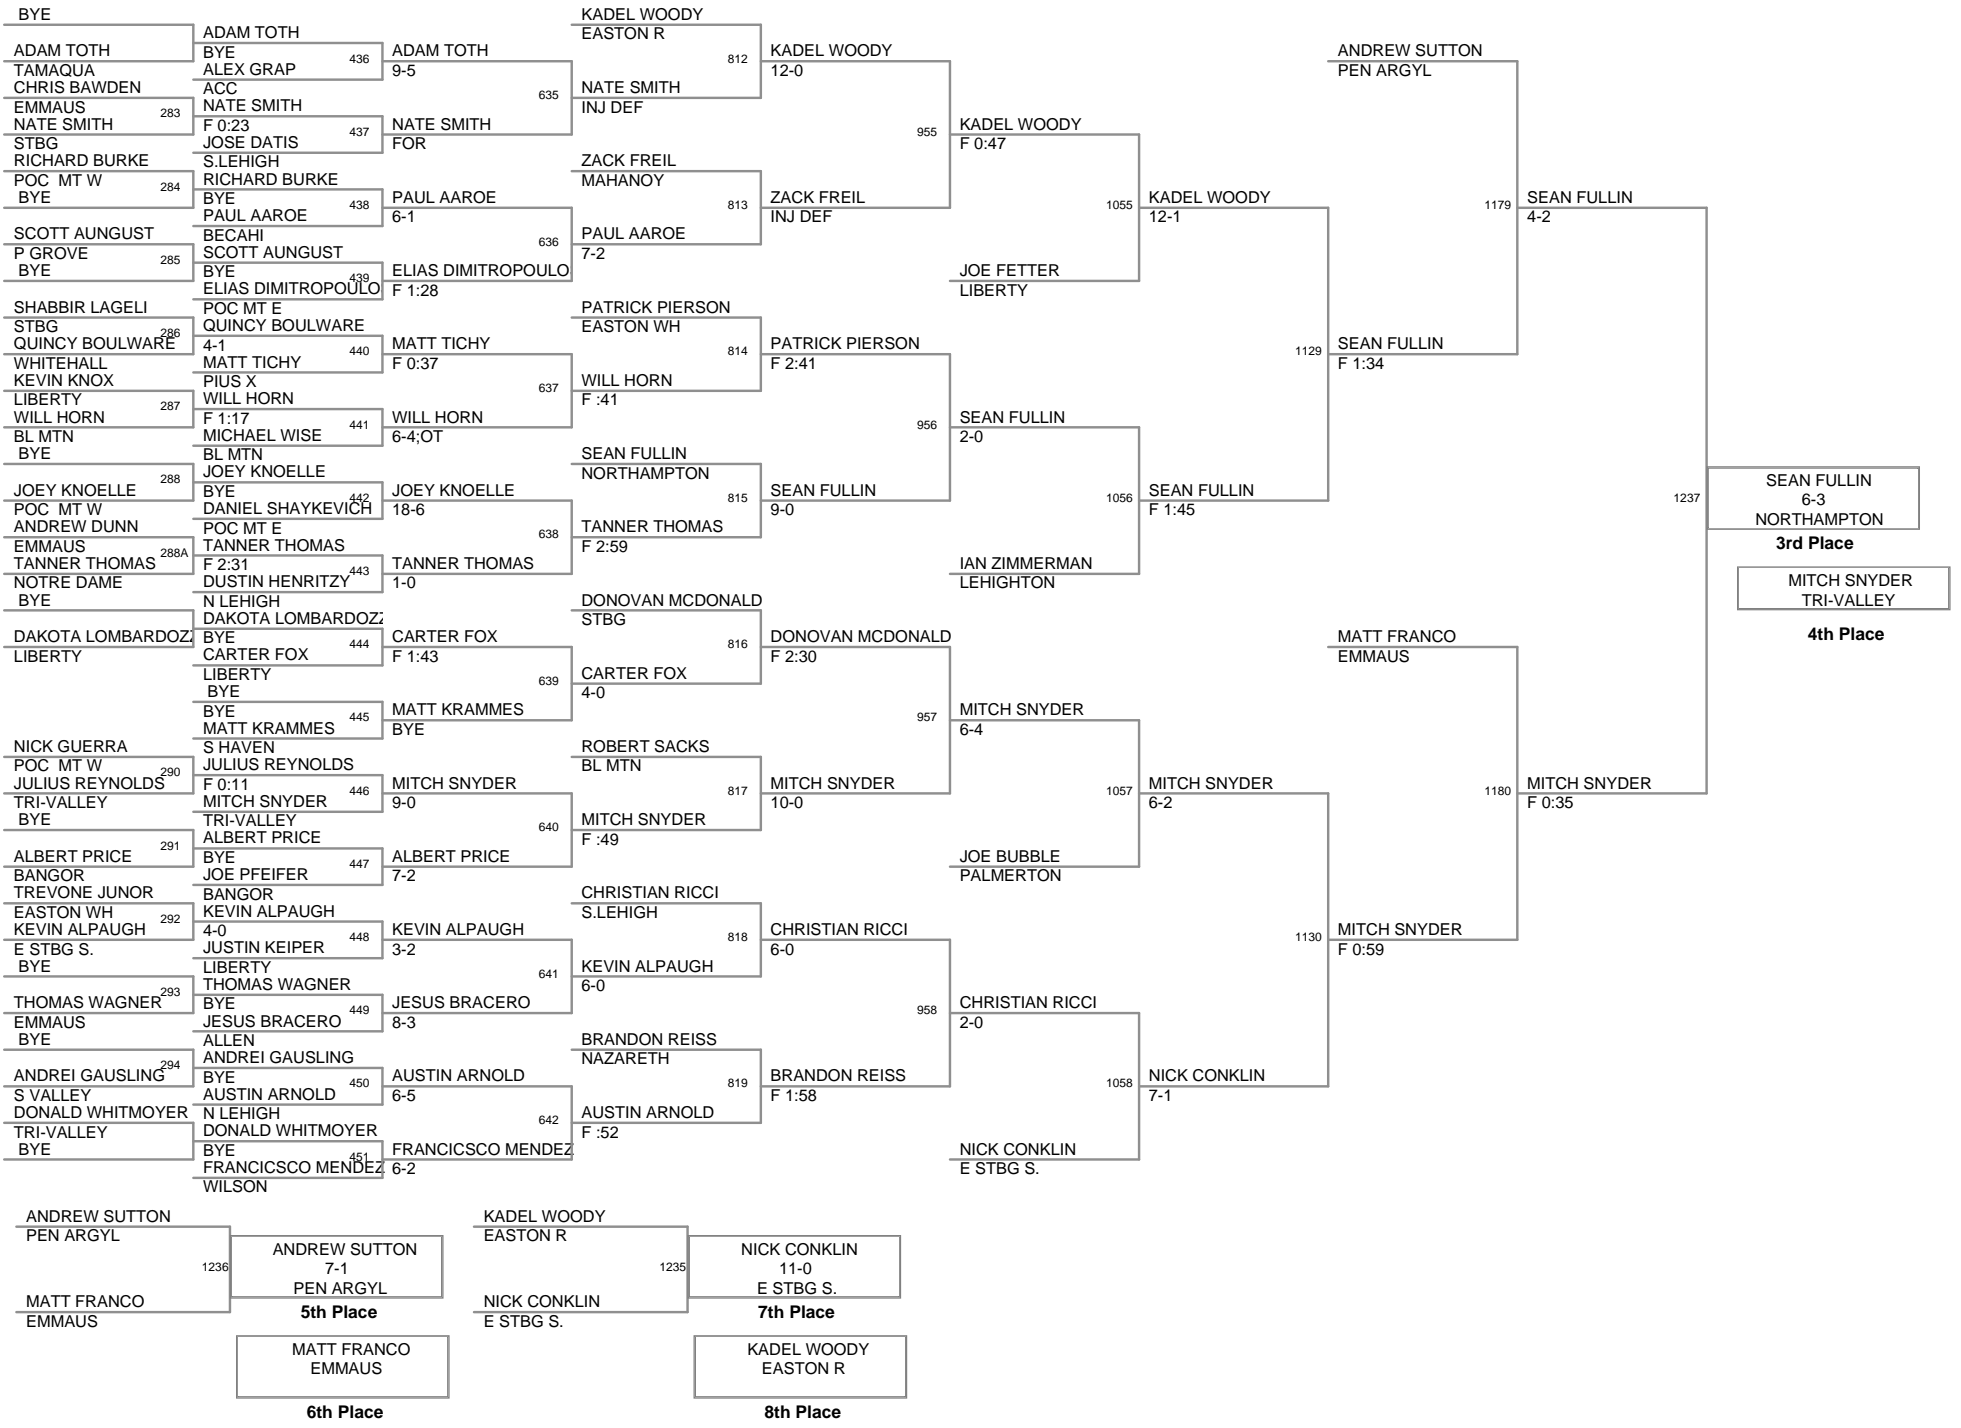

82 Lbs

92 Lbs

KENNY YANOVICH
F 1:59
PL VALLEY
Champion

97 Lbs

102 Lbs

107 Lbs

112 Lbs

132 Lbs

140 Lbs

147 Lbs

157 Lbs

167 Lbs

187 Lbs

212 Lbs

252 Lbs