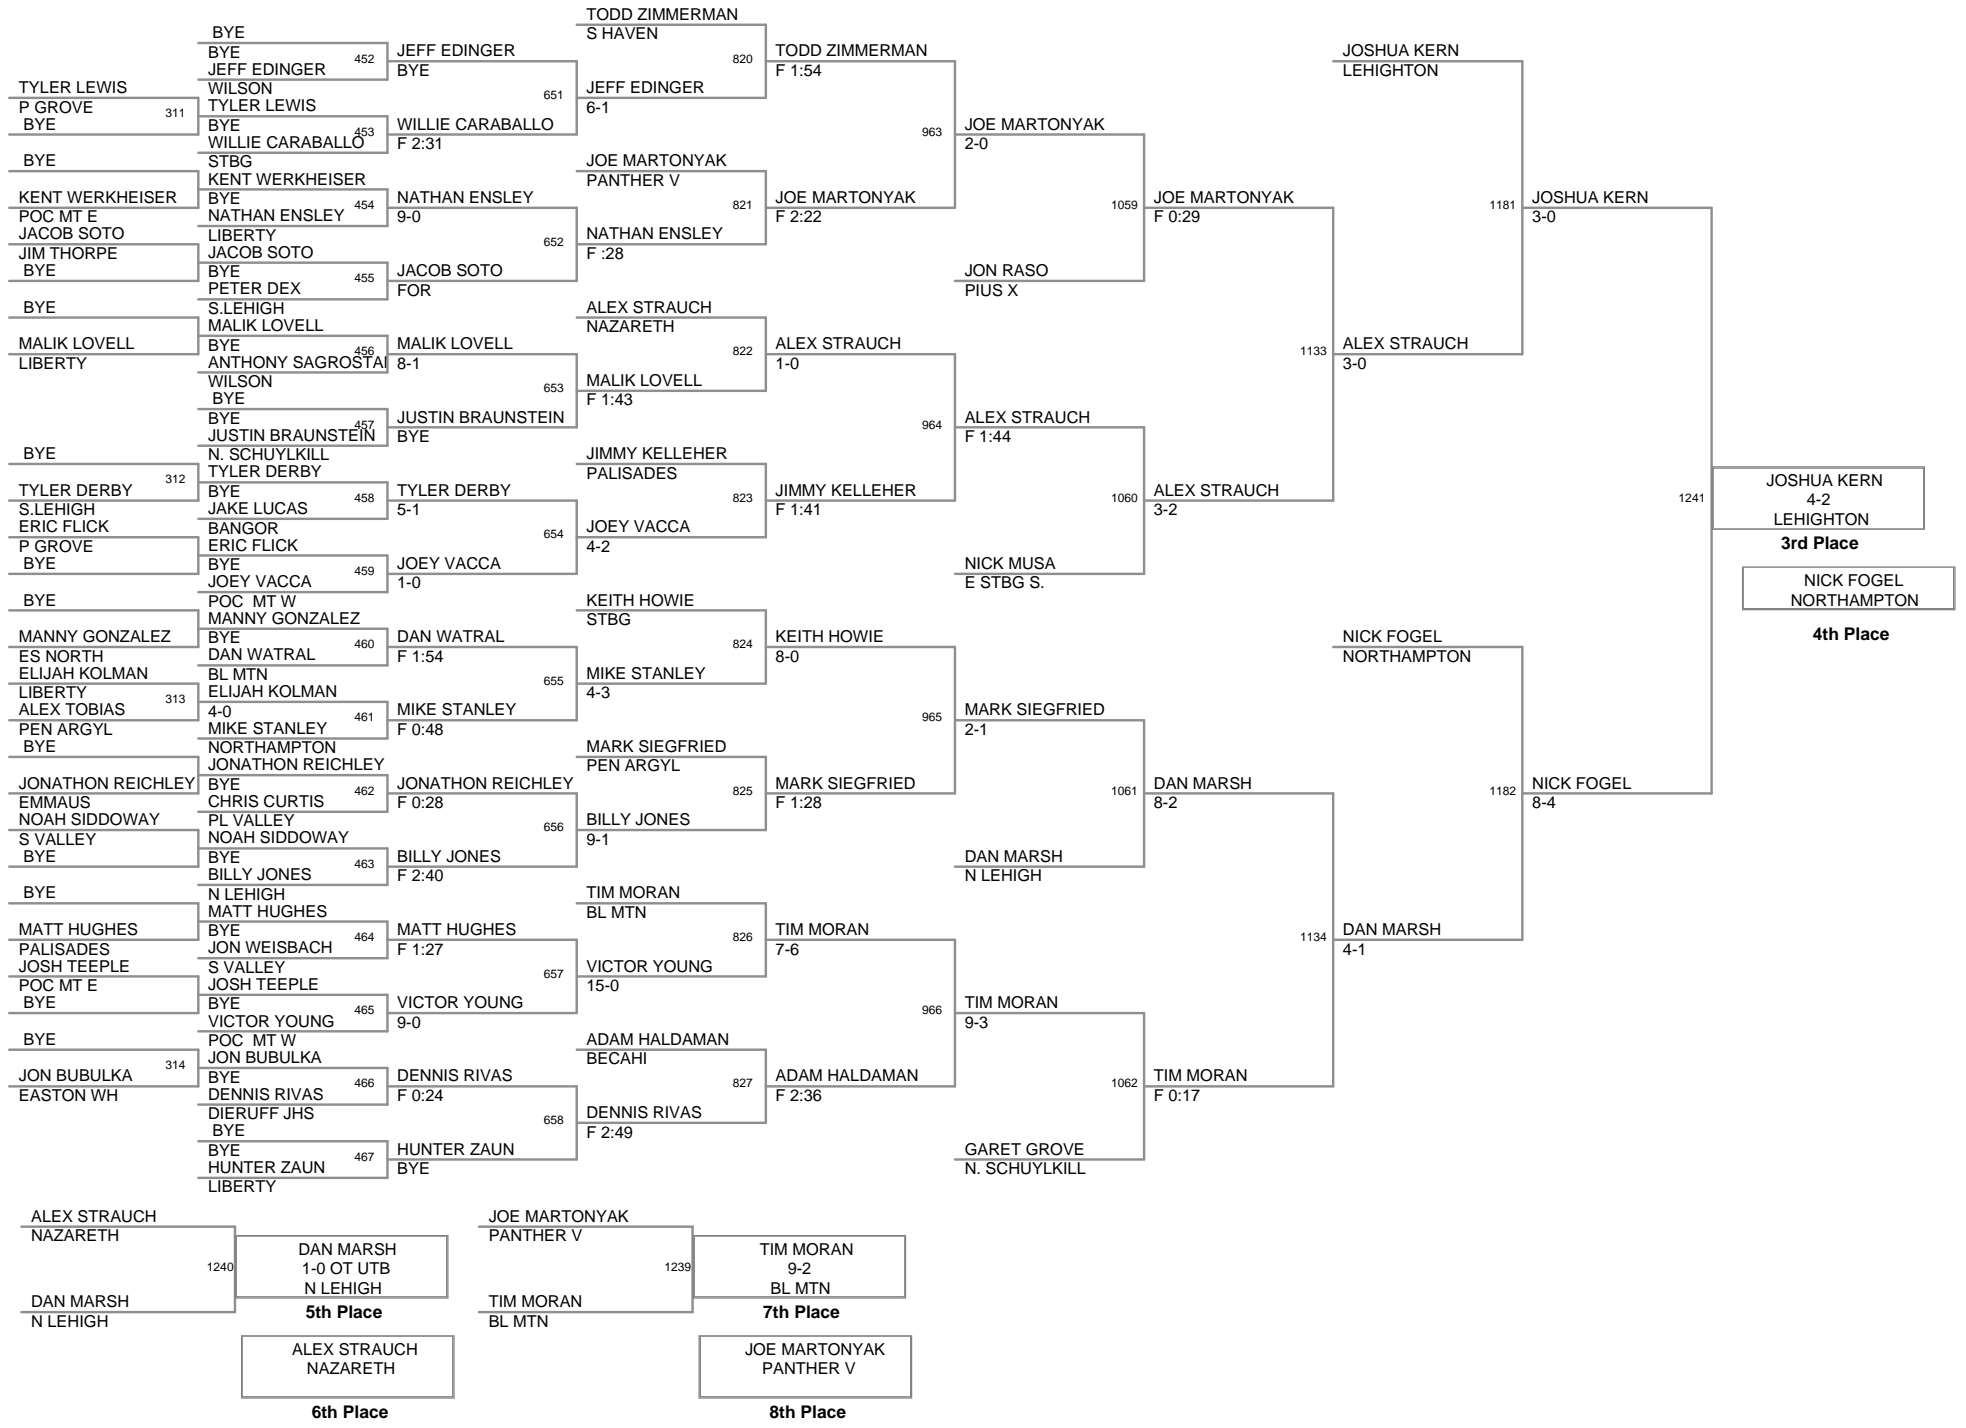

82 Lbs

92 Lbs

KENNY YANOVICH
F 1:59
PL VALLEY
Champion

97 Lbs

102 Lbs

107 Lbs

112 Lbs

132 Lbs

140 Lbs

147 Lbs

157 Lbs

167 Lbs

187 Lbs

212 Lbs

252 Lbs