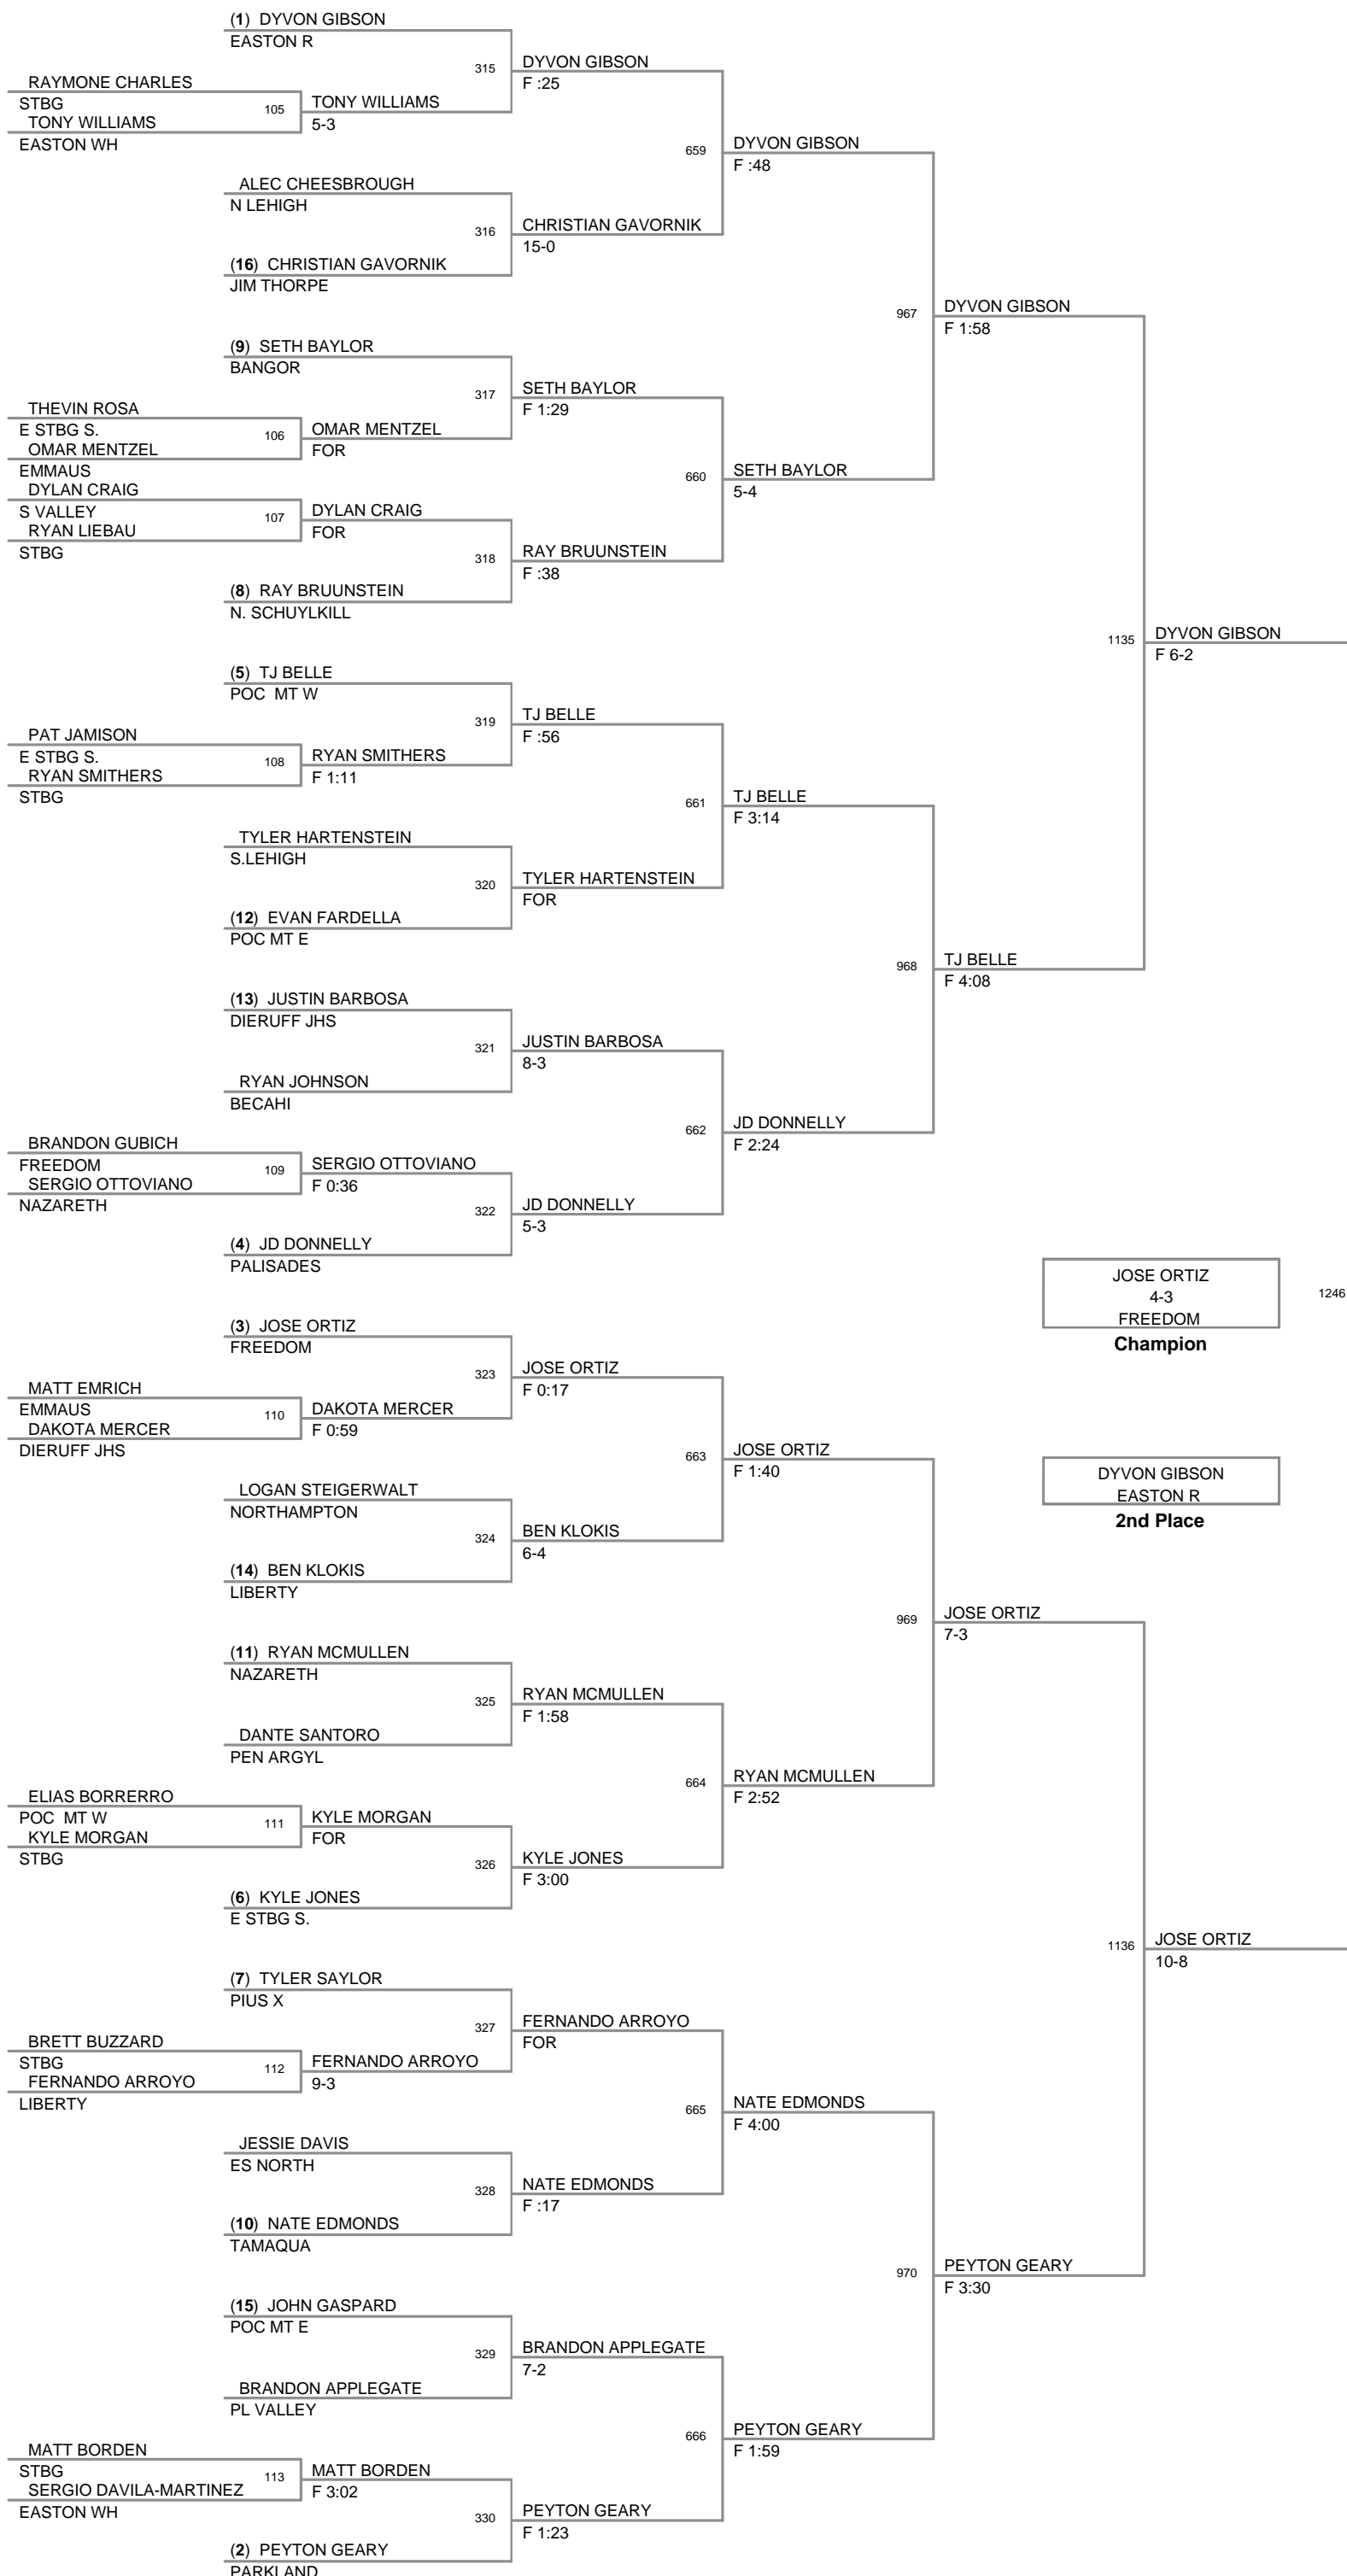

82 Lbs

92 Lbs

KENNY YANOVICH
F 1:59
PL VALLEY
Champion

97 Lbs

102 Lbs

107 Lbs

112 Lbs

132 Lbs

140 Lbs

147 Lbs

157 Lbs

167 Lbs

187 Lbs

212 Lbs

252 Lbs