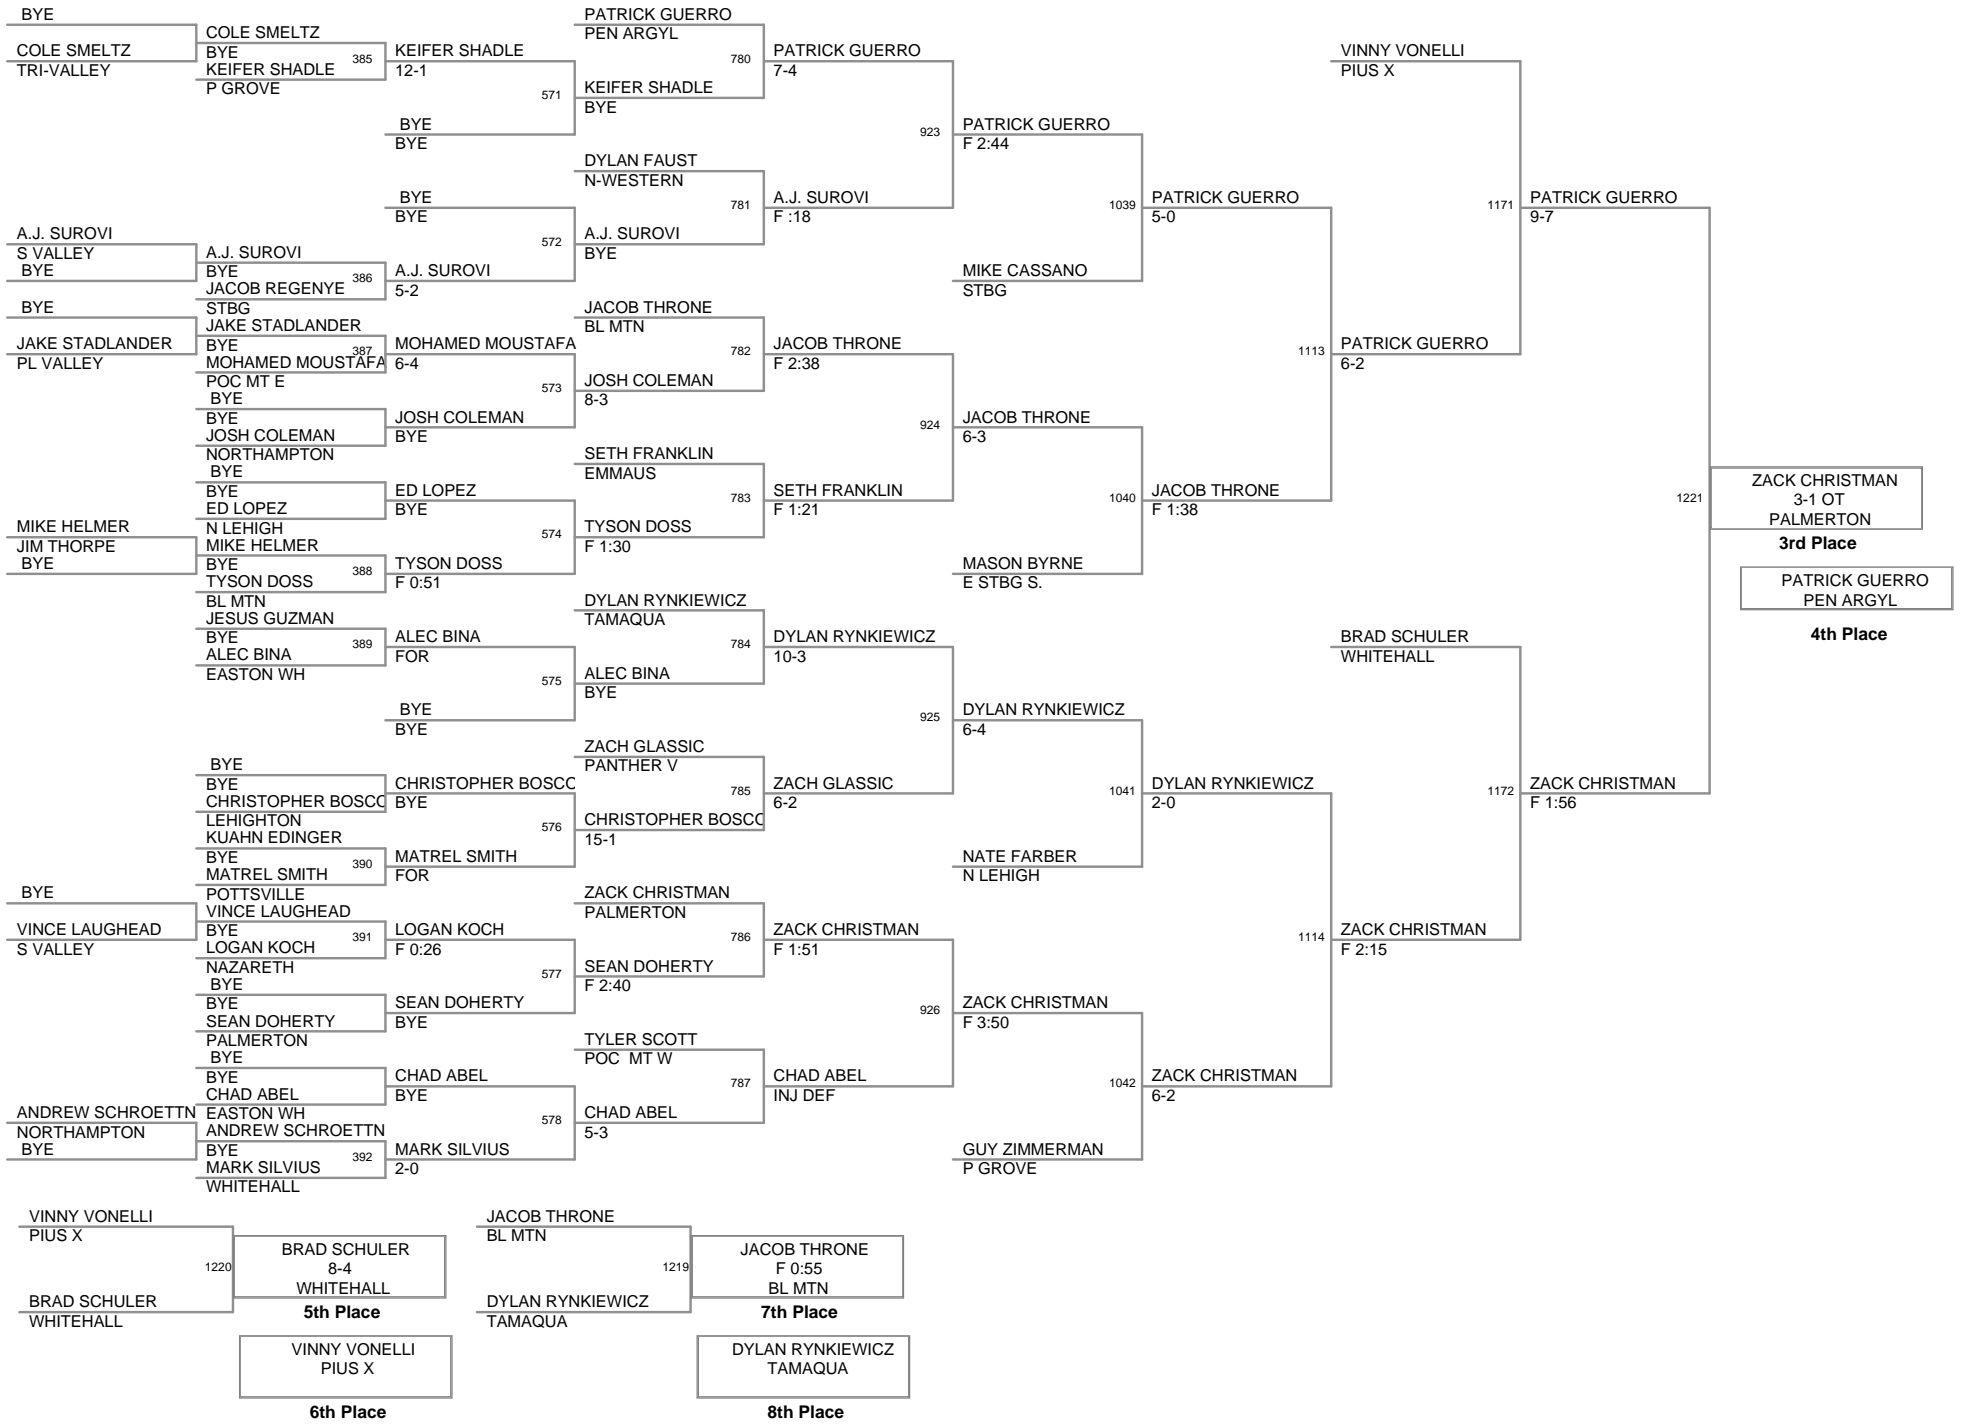

82 Lbs

92 Lbs

KENNY YANOVICH
F 1:59
PL VALLEY
Champion

97 Lbs

102 Lbs

107 Lbs

112 Lbs

132 Lbs

140 Lbs

147 Lbs

157 Lbs

167 Lbs

187 Lbs

212 Lbs

252 Lbs