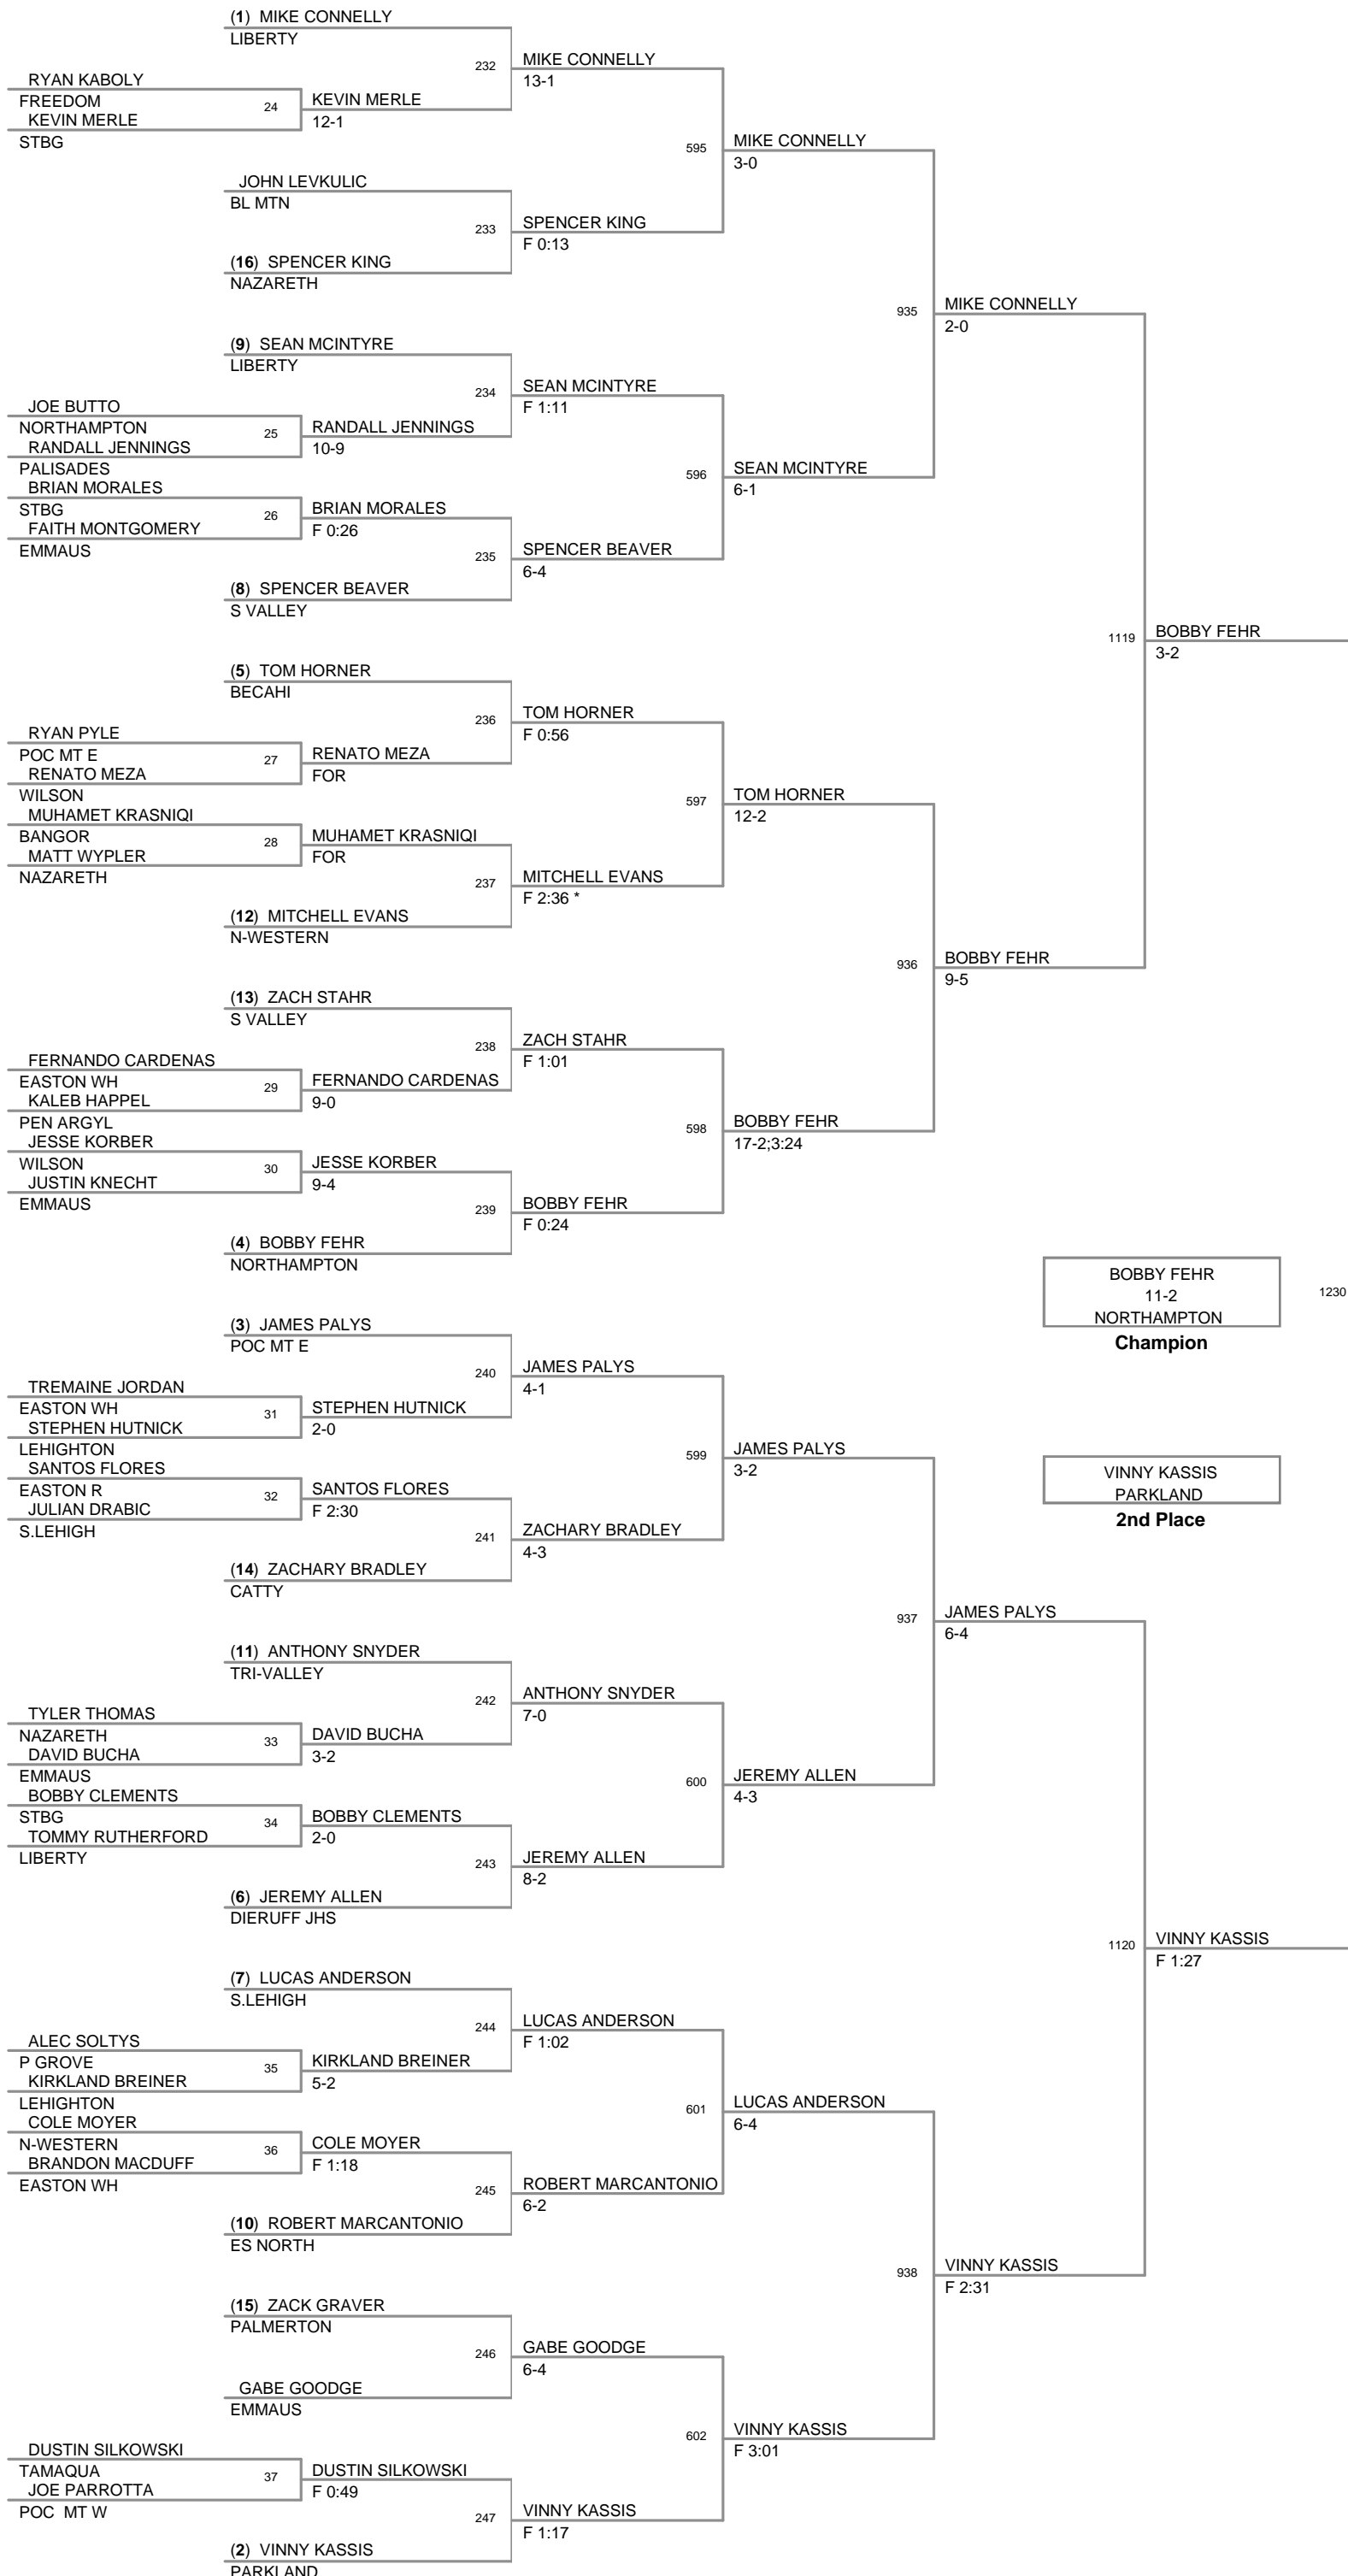

82 Lbs

92 Lbs

KENNY YANOVICH
F 1:59
PL VALLEY
Champion

97 Lbs

102 Lbs

107 Lbs

112 Lbs

132 Lbs

140 Lbs

147 Lbs

157 Lbs

167 Lbs

187 Lbs

212 Lbs

252 Lbs