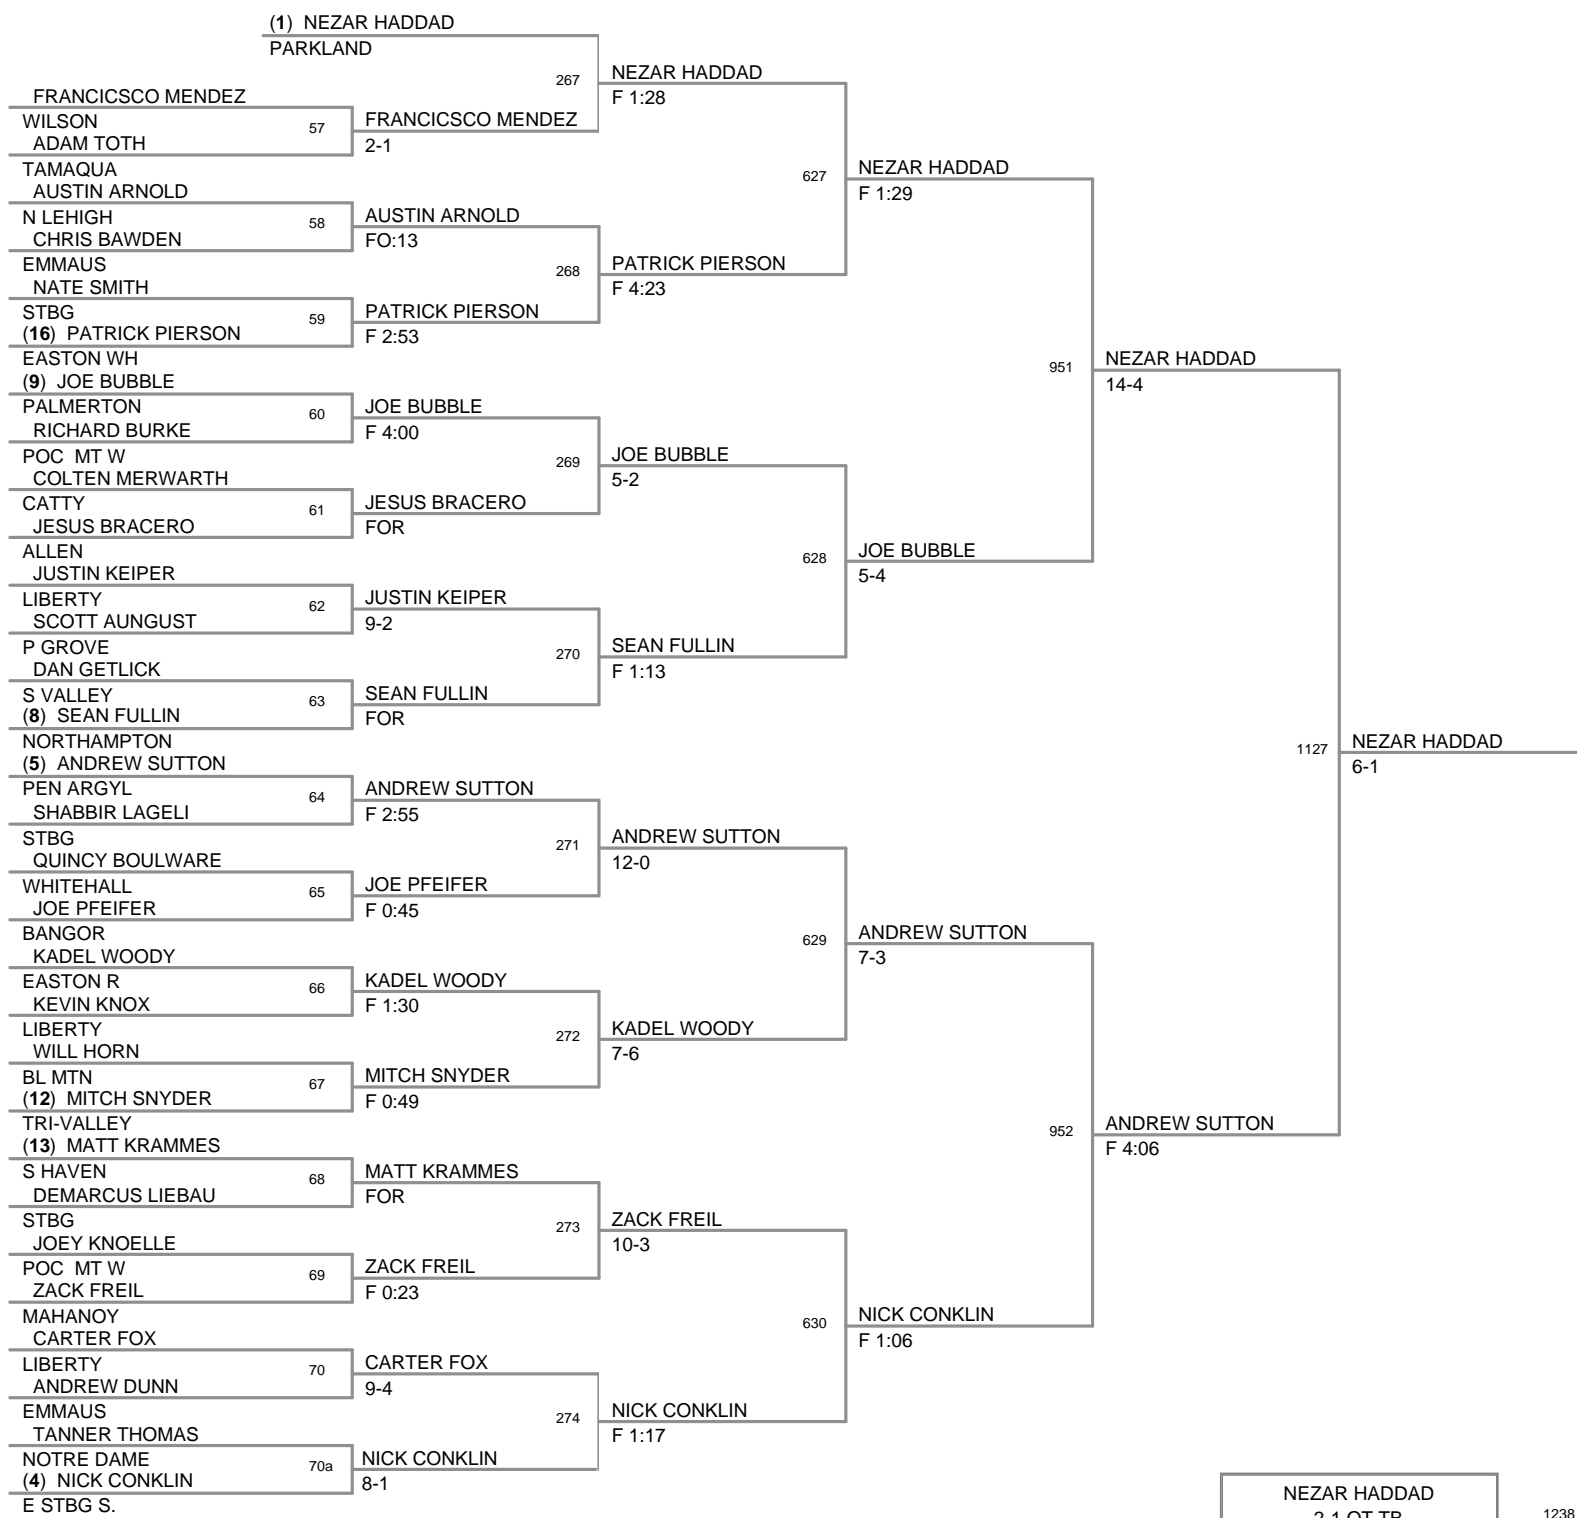

82 Lbs

92 Lbs

KENNY YANOVICH
F 1:59
PL VALLEY
Champion

97 Lbs

102 Lbs

107 Lbs

112 Lbs

132 Lbs

140 Lbs

147 Lbs

157 Lbs

167 Lbs

187 Lbs

212 Lbs

252 Lbs