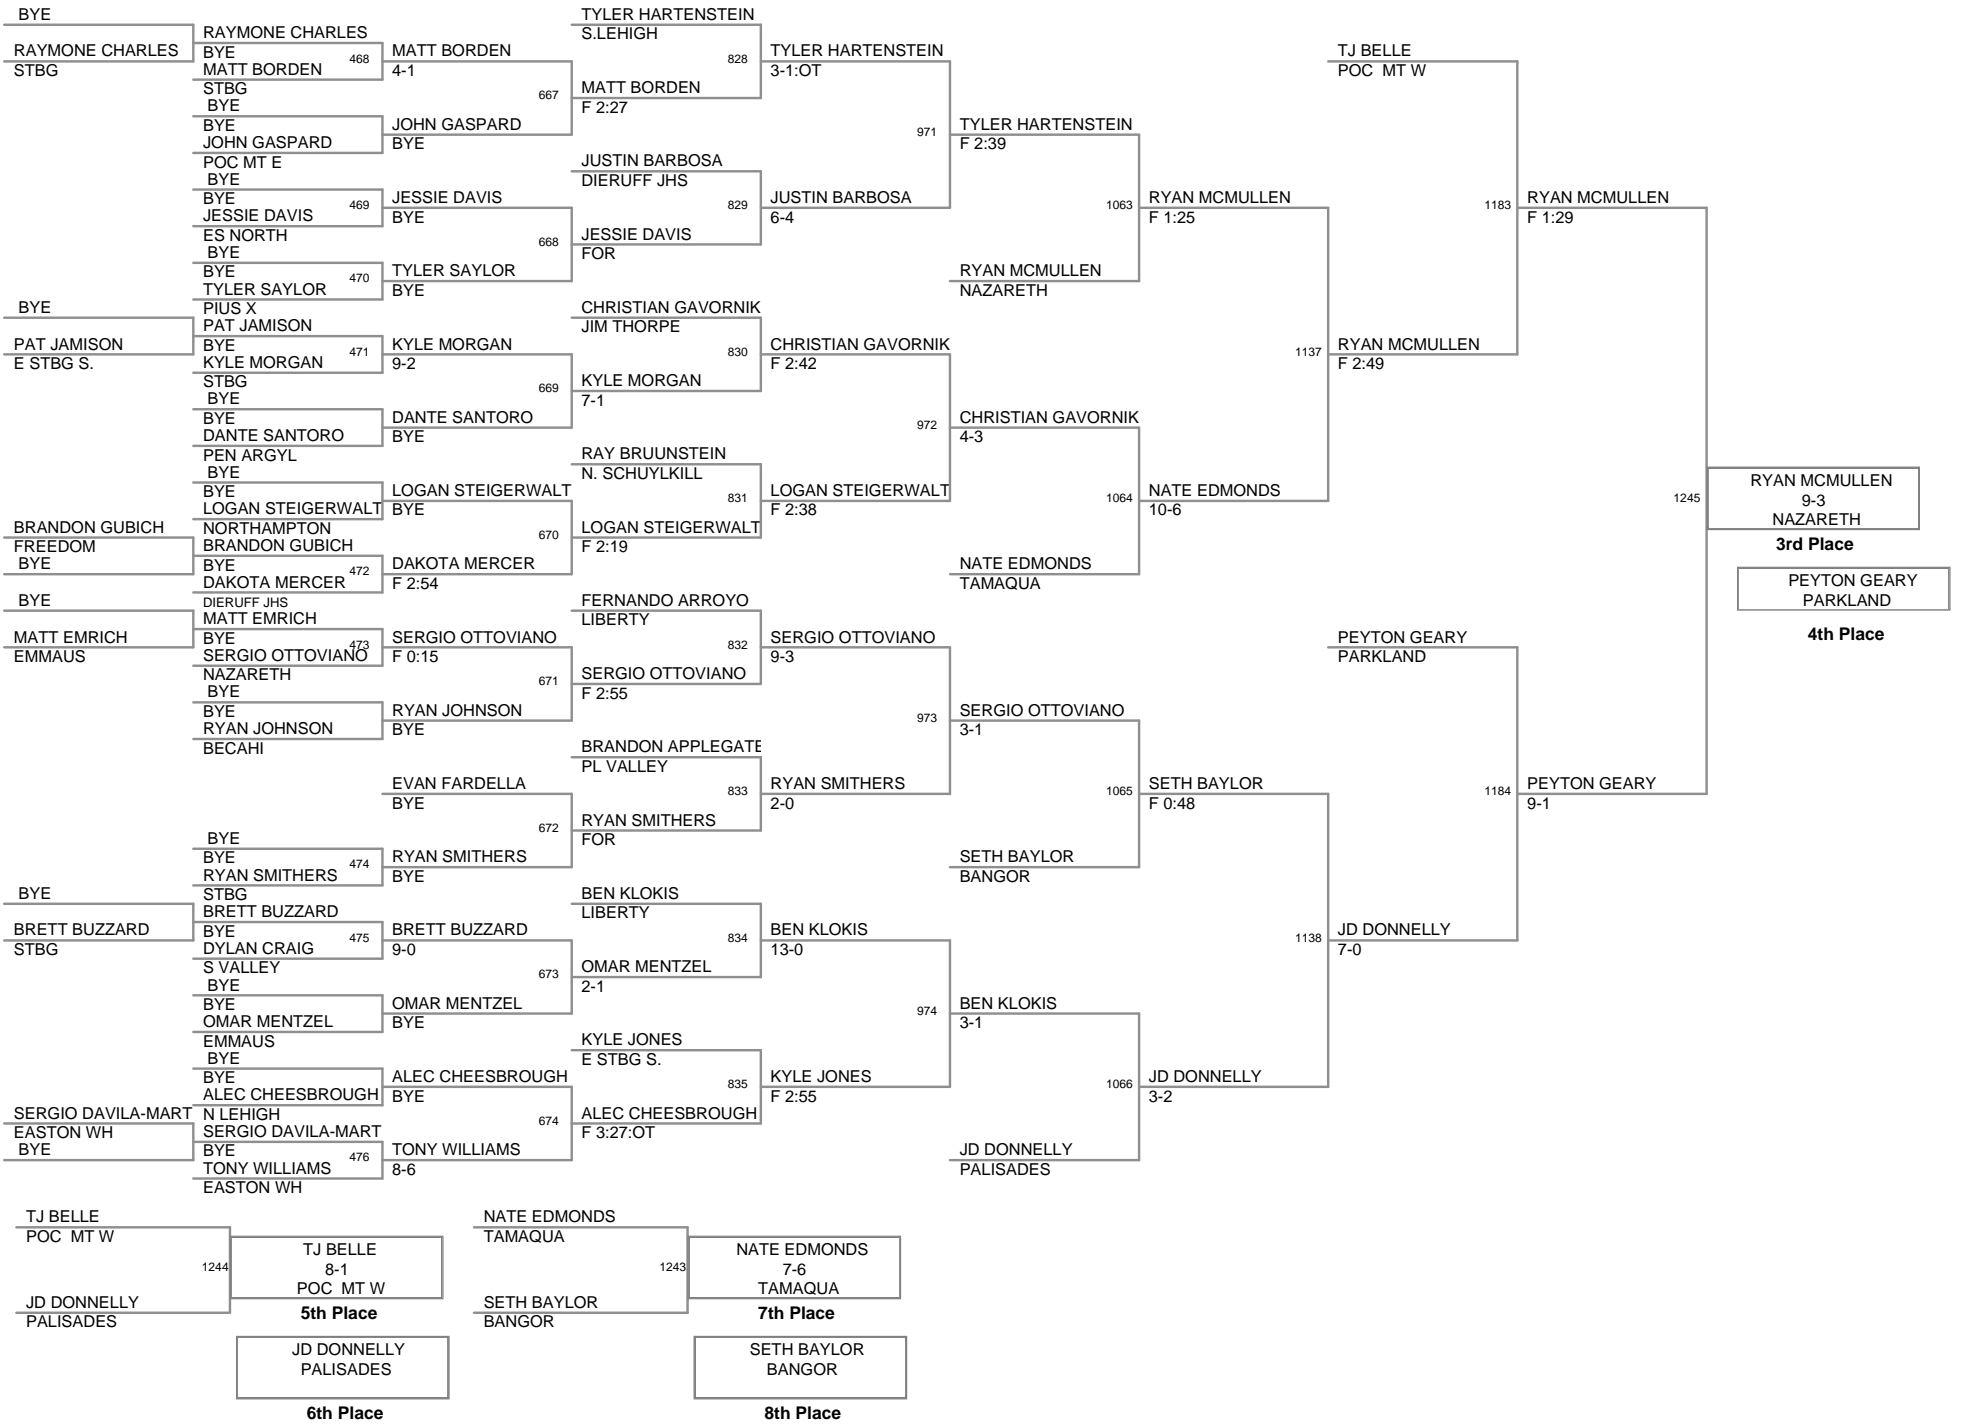

82 Lbs

92 Lbs

KENNY YANOVICH
F 1:59
PL VALLEY
Champion

97 Lbs

102 Lbs

107 Lbs

112 Lbs

132 Lbs

140 Lbs

147 Lbs

157 Lbs

167 Lbs

187 Lbs

212 Lbs

252 Lbs