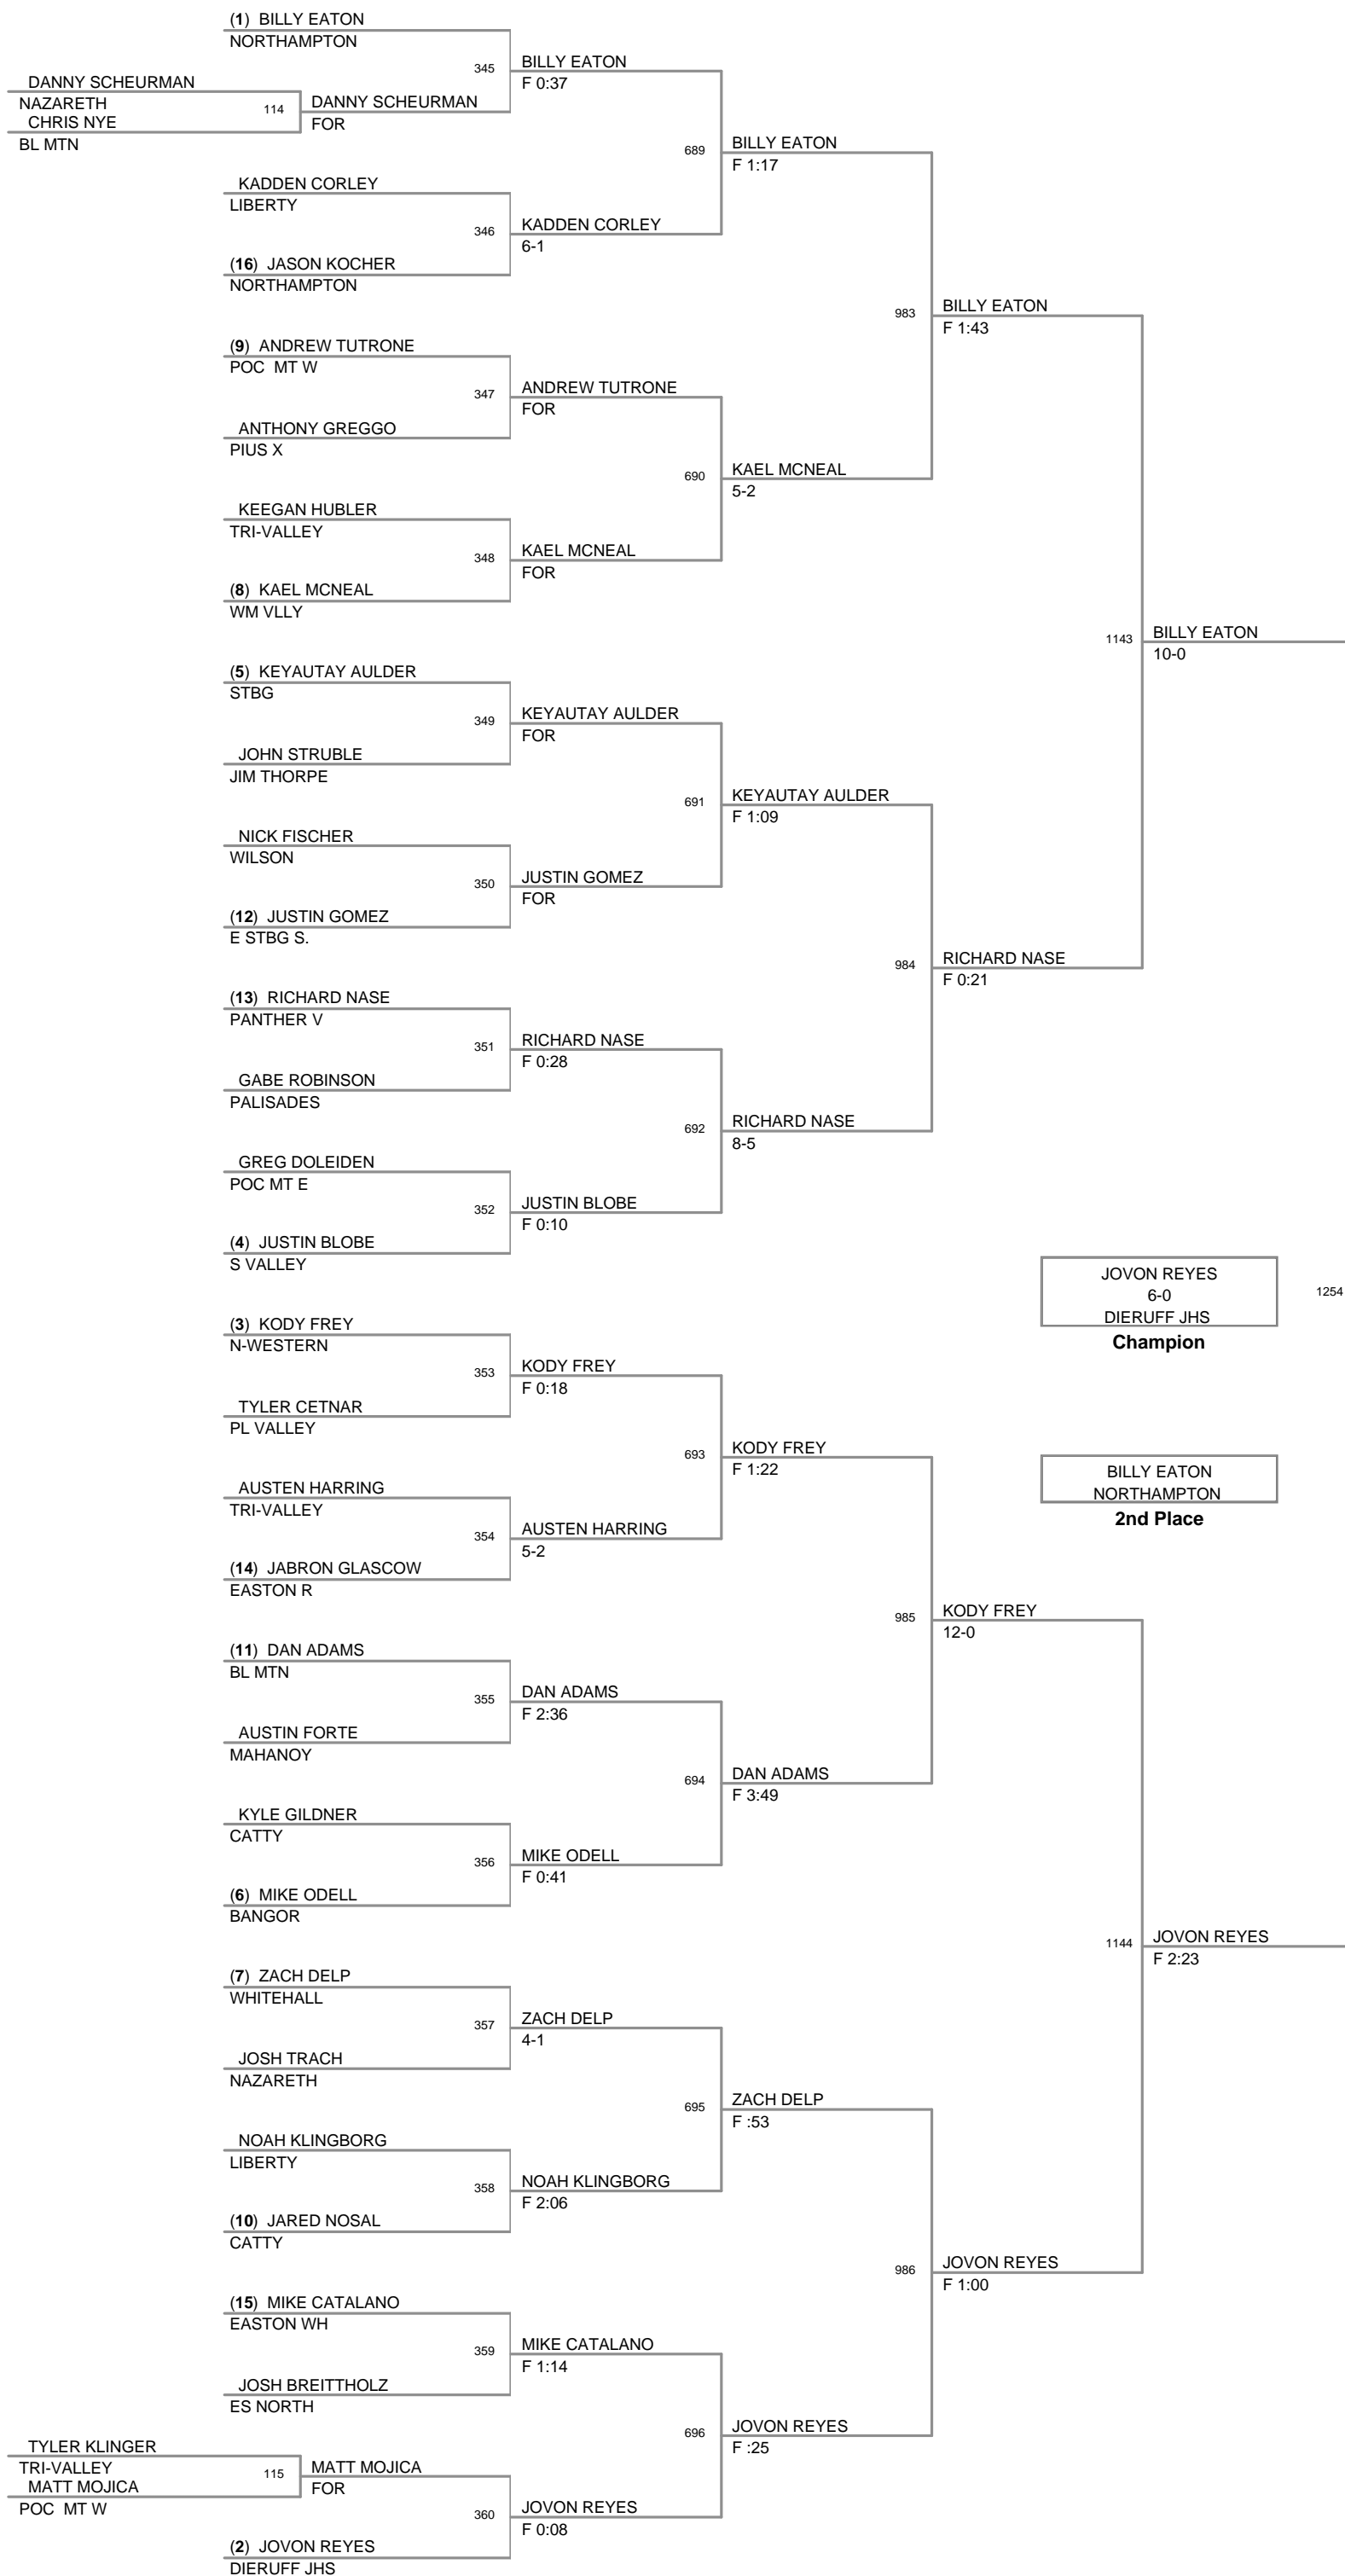

82 Lbs

92 Lbs

KENNY YANOVICH
F 1:59
PL VALLEY
Champion

97 Lbs

102 Lbs

107 Lbs

112 Lbs

132 Lbs

140 Lbs

147 Lbs

157 Lbs

167 Lbs

187 Lbs

212 Lbs

252 Lbs