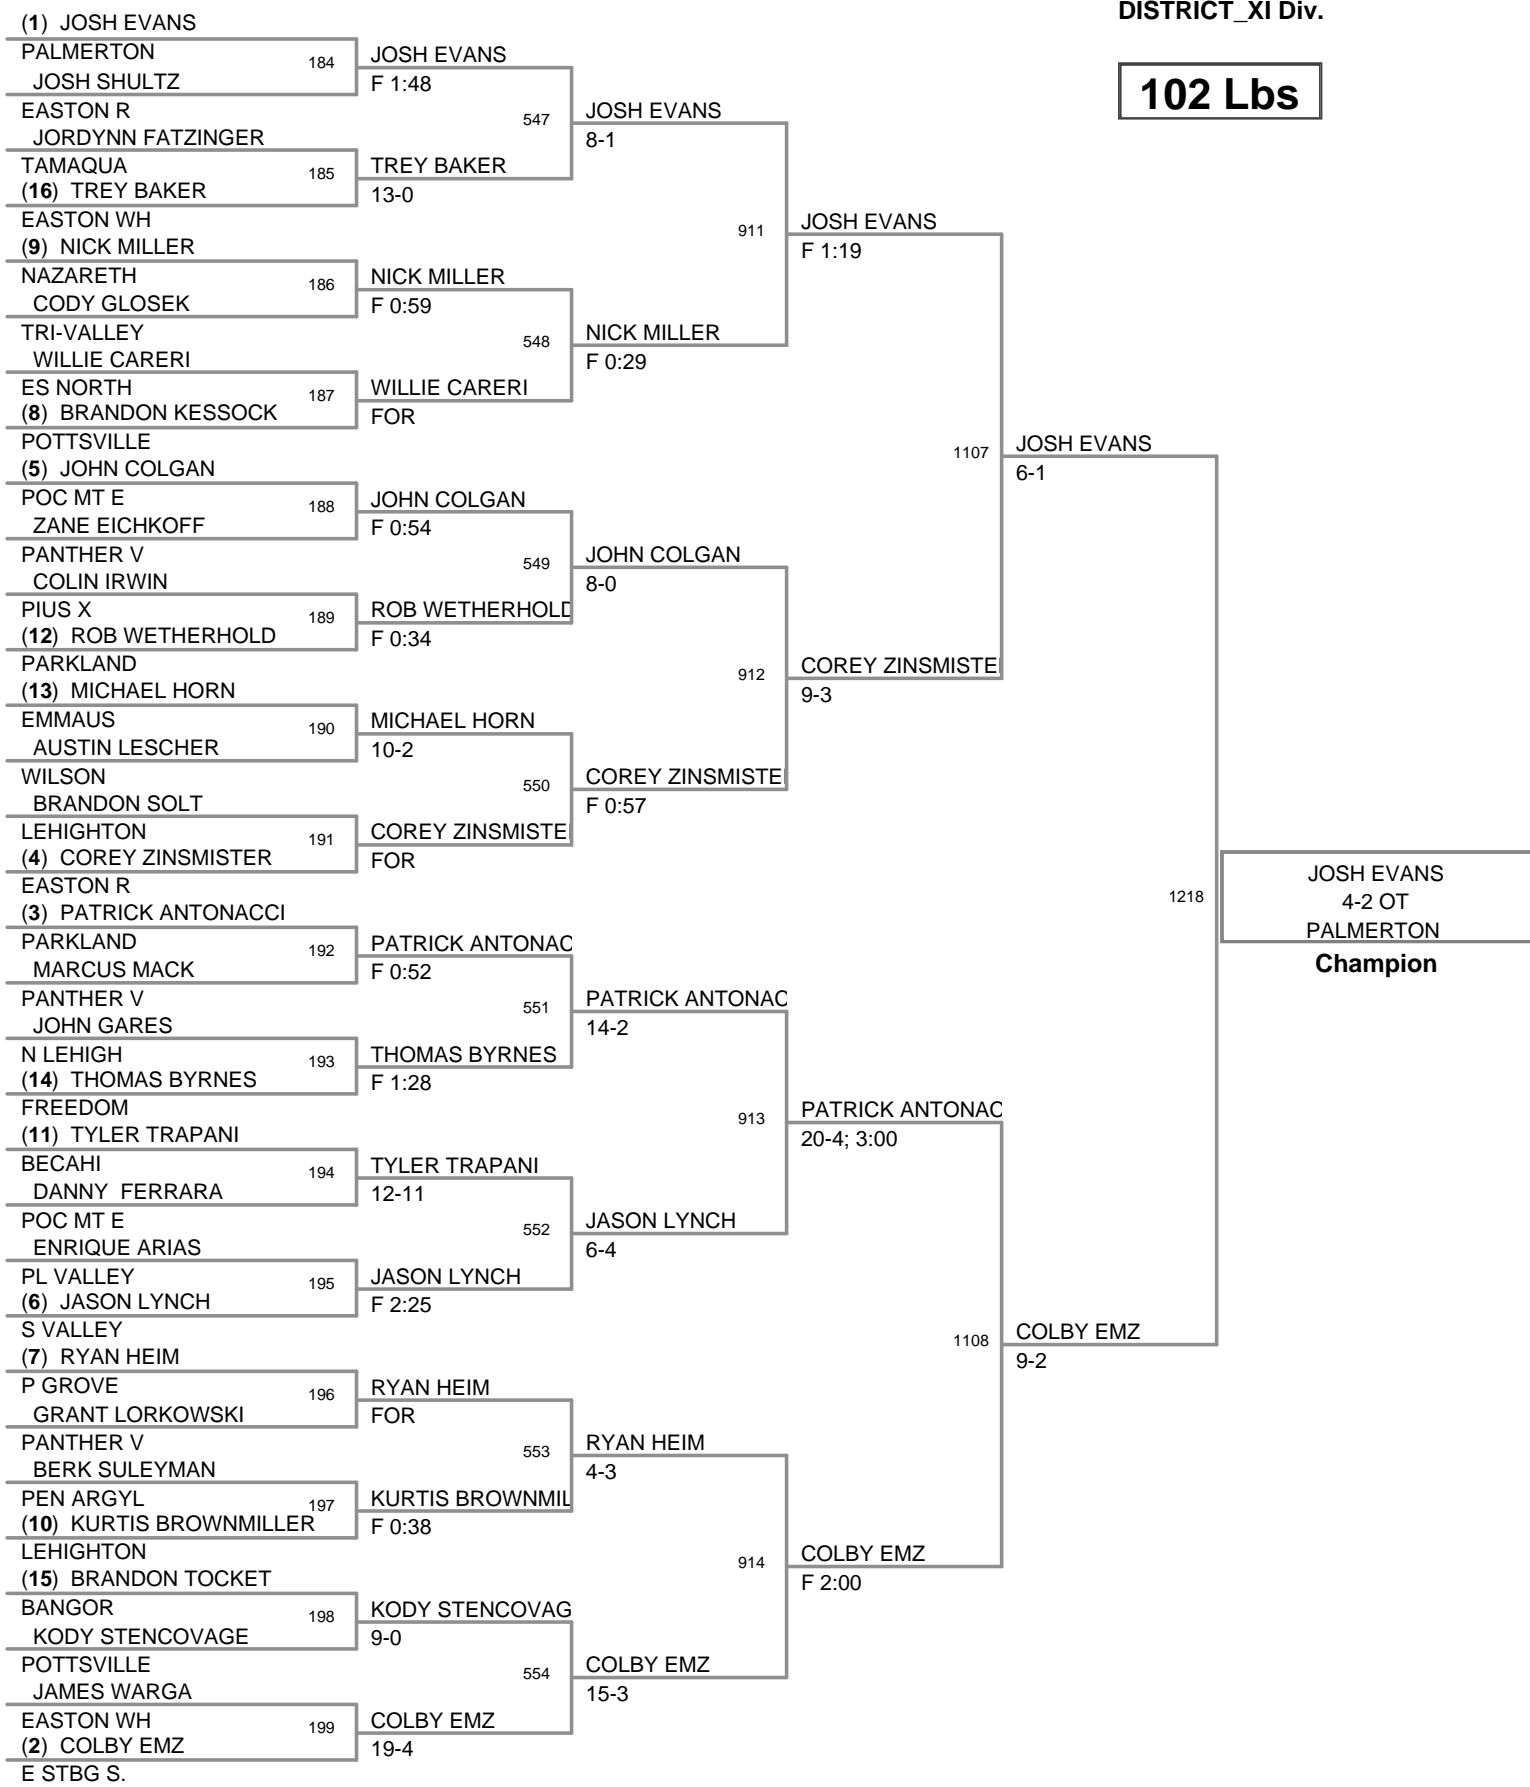

82 Lbs

92 Lbs

KENNY YANOVICH
F 1:59
PL VALLEY
Champion

97 Lbs

102 Lbs

107 Lbs

112 Lbs

132 Lbs

140 Lbs

147 Lbs

157 Lbs

167 Lbs

187 Lbs

212 Lbs

252 Lbs