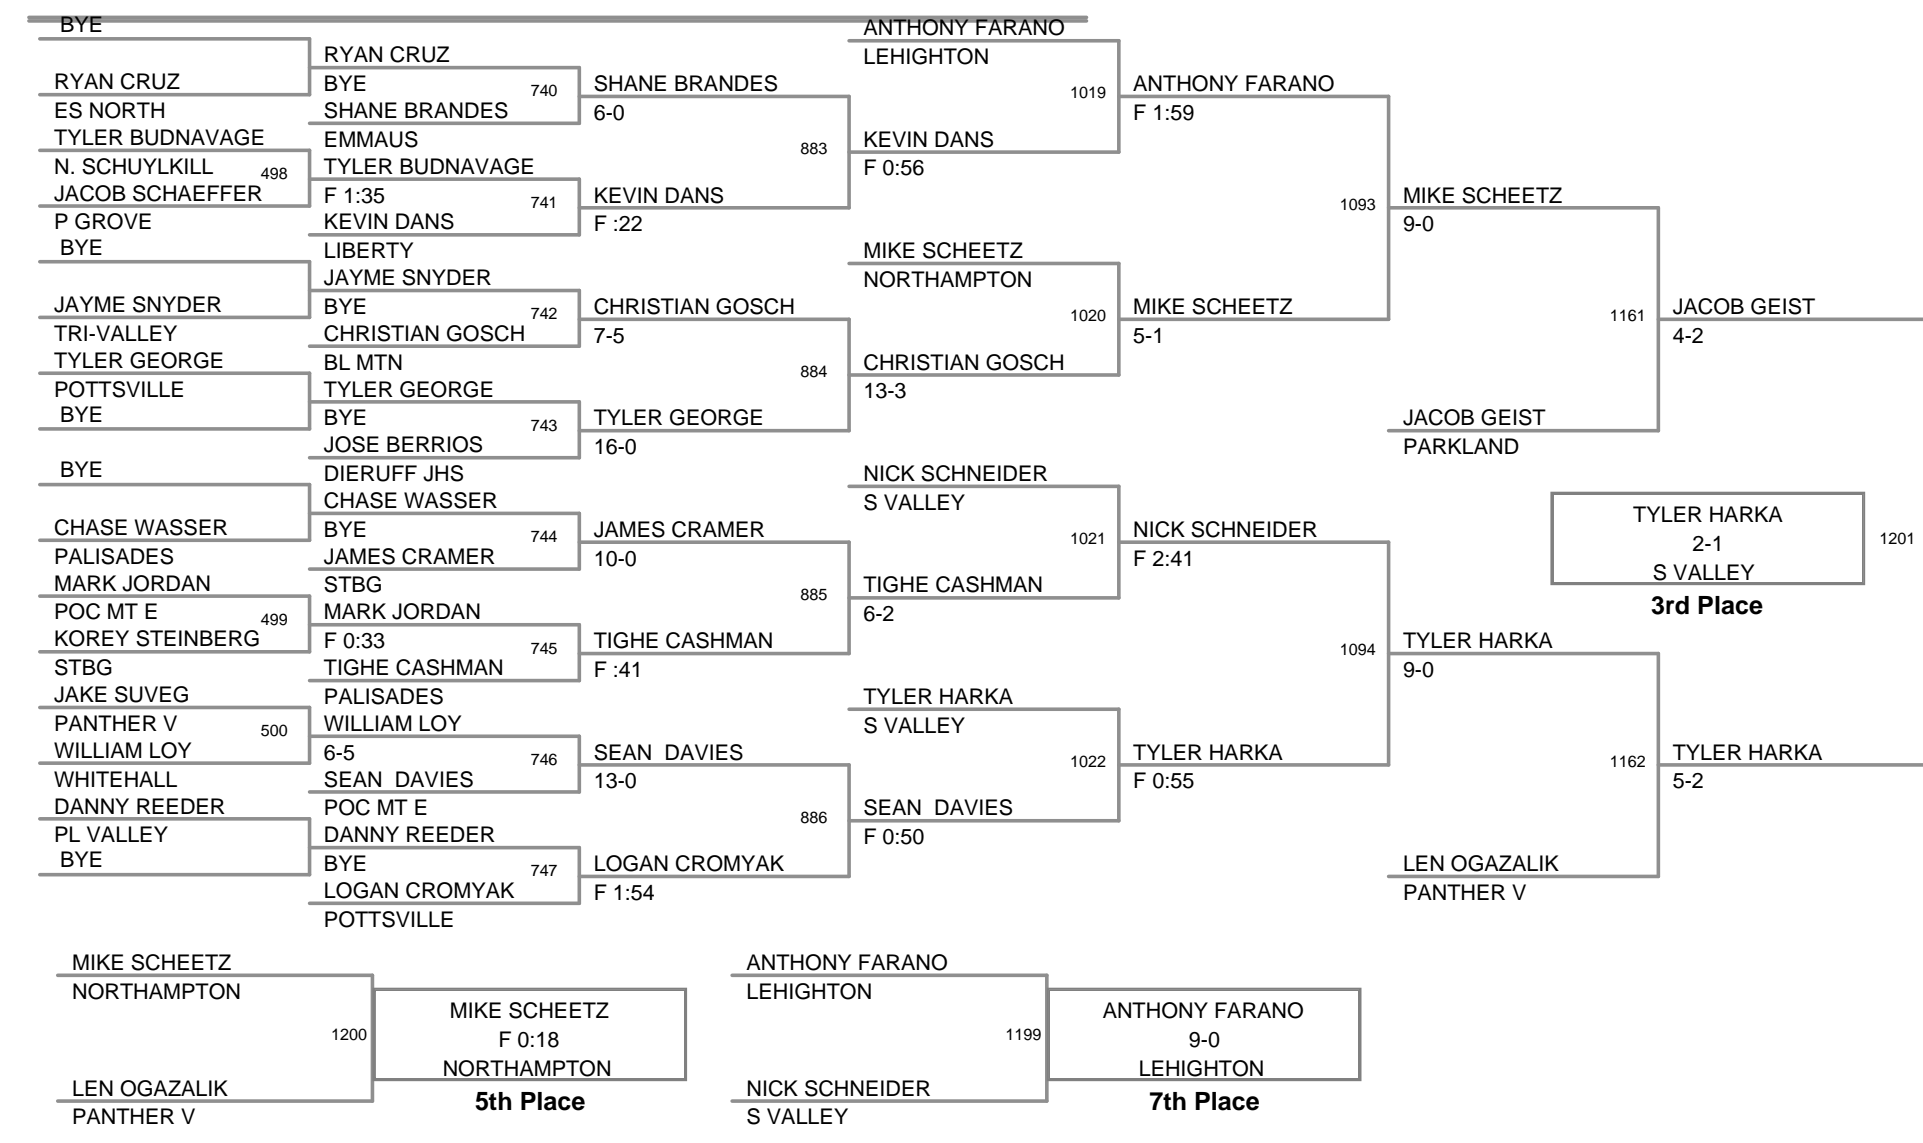

82 Lbs

92 Lbs

KENNY YANOVICH
F 1:59
PL VALLEY
Champion

97 Lbs

102 Lbs

107 Lbs

112 Lbs

132 Lbs

140 Lbs

147 Lbs

157 Lbs

167 Lbs

187 Lbs

212 Lbs

252 Lbs