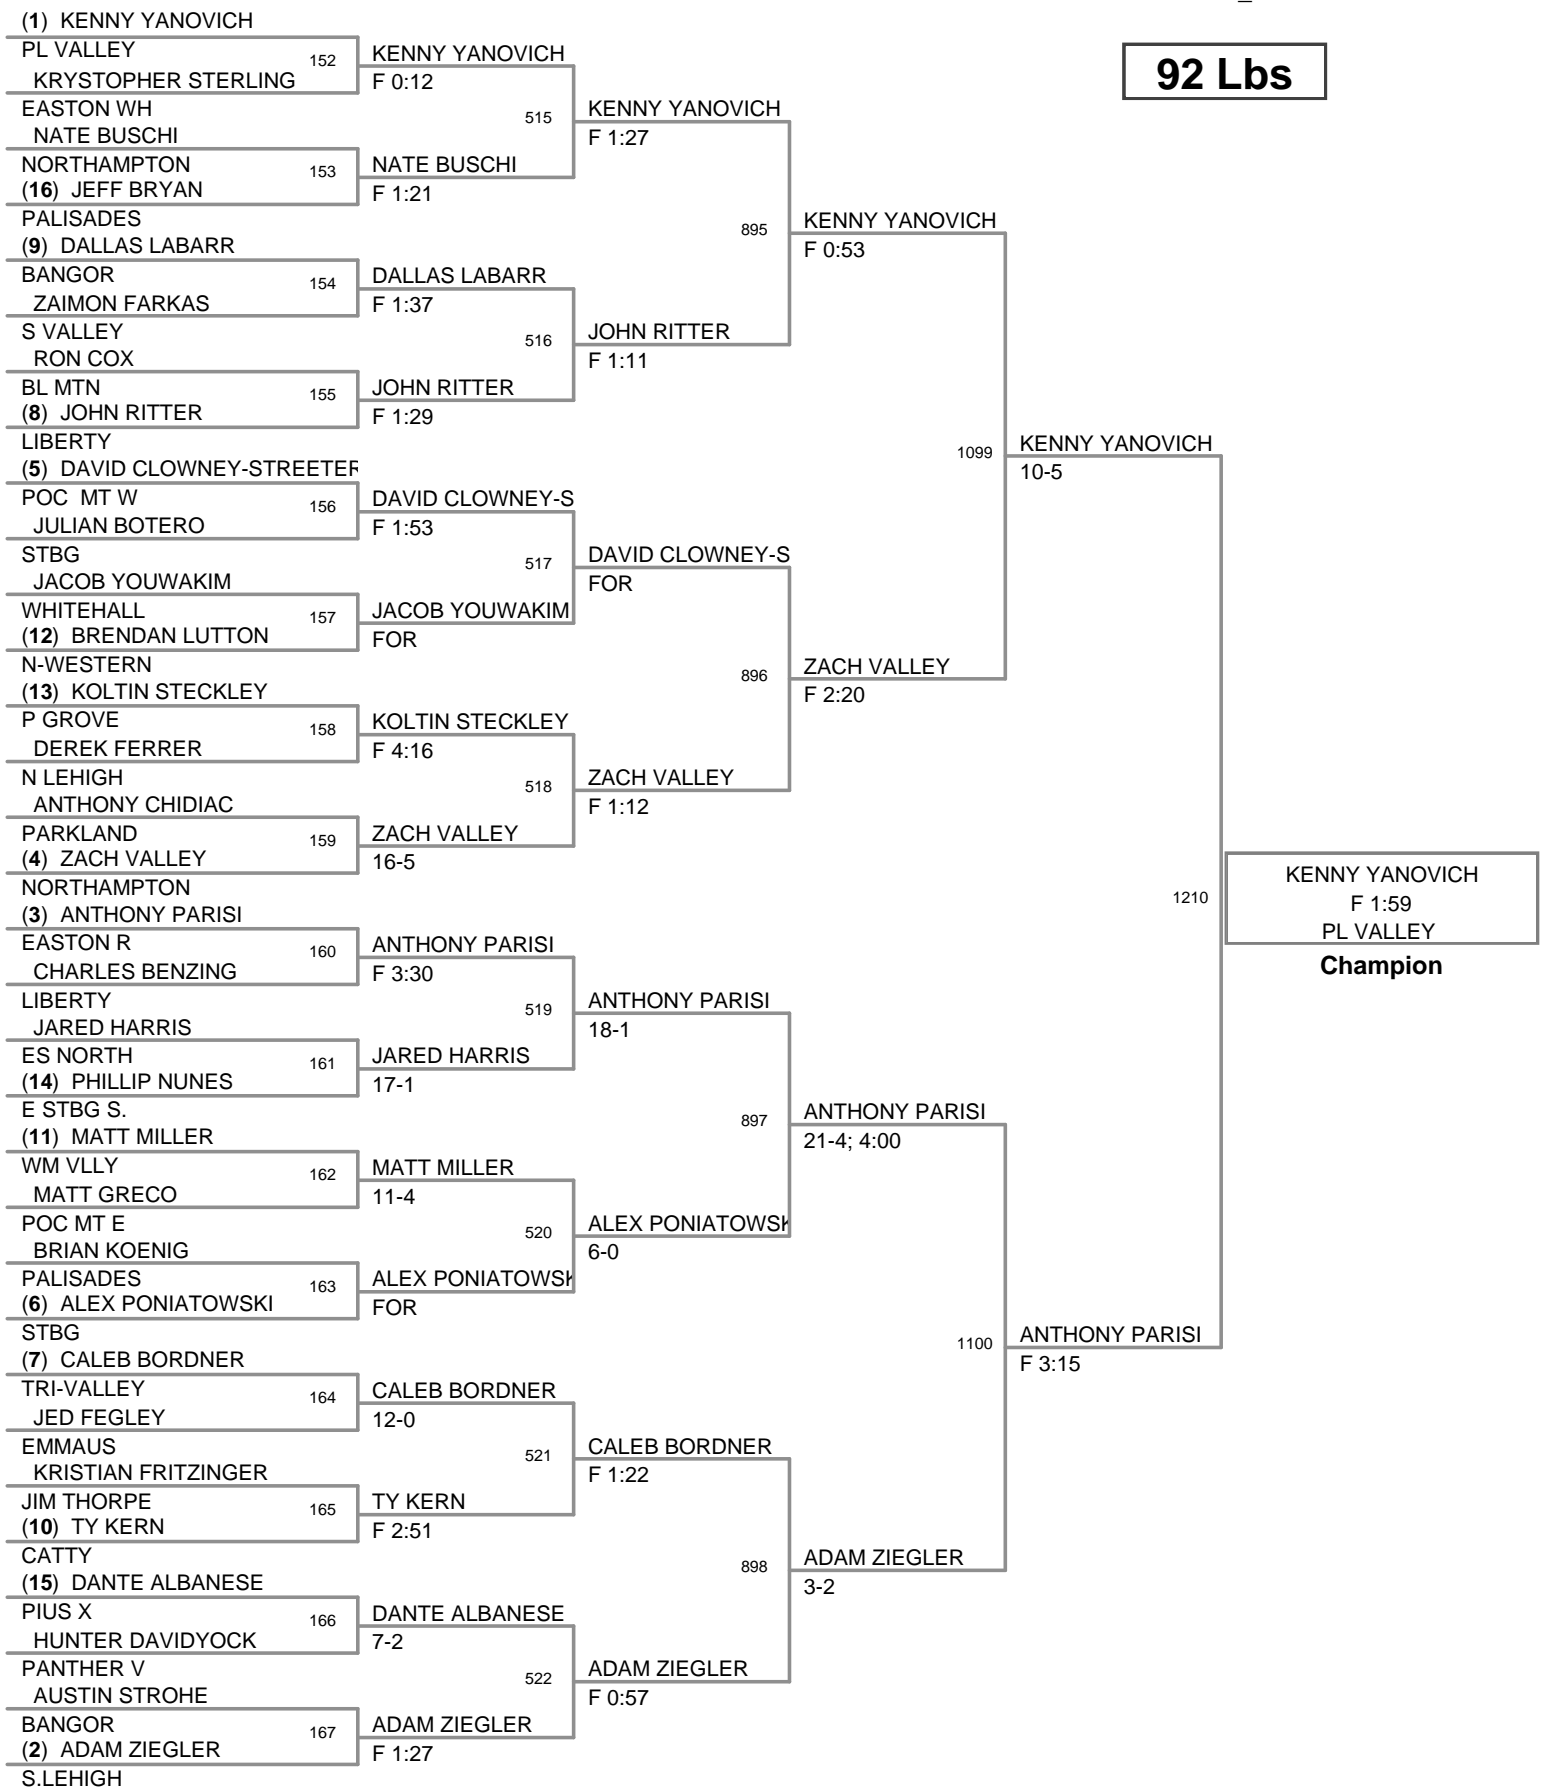

82 Lbs

92 Lbs

KENNY YANOVICH
F 1:59
PL VALLEY
Champion

97 Lbs

102 Lbs

107 Lbs

112 Lbs

132 Lbs

140 Lbs

147 Lbs

157 Lbs

167 Lbs

187 Lbs

212 Lbs

252 Lbs