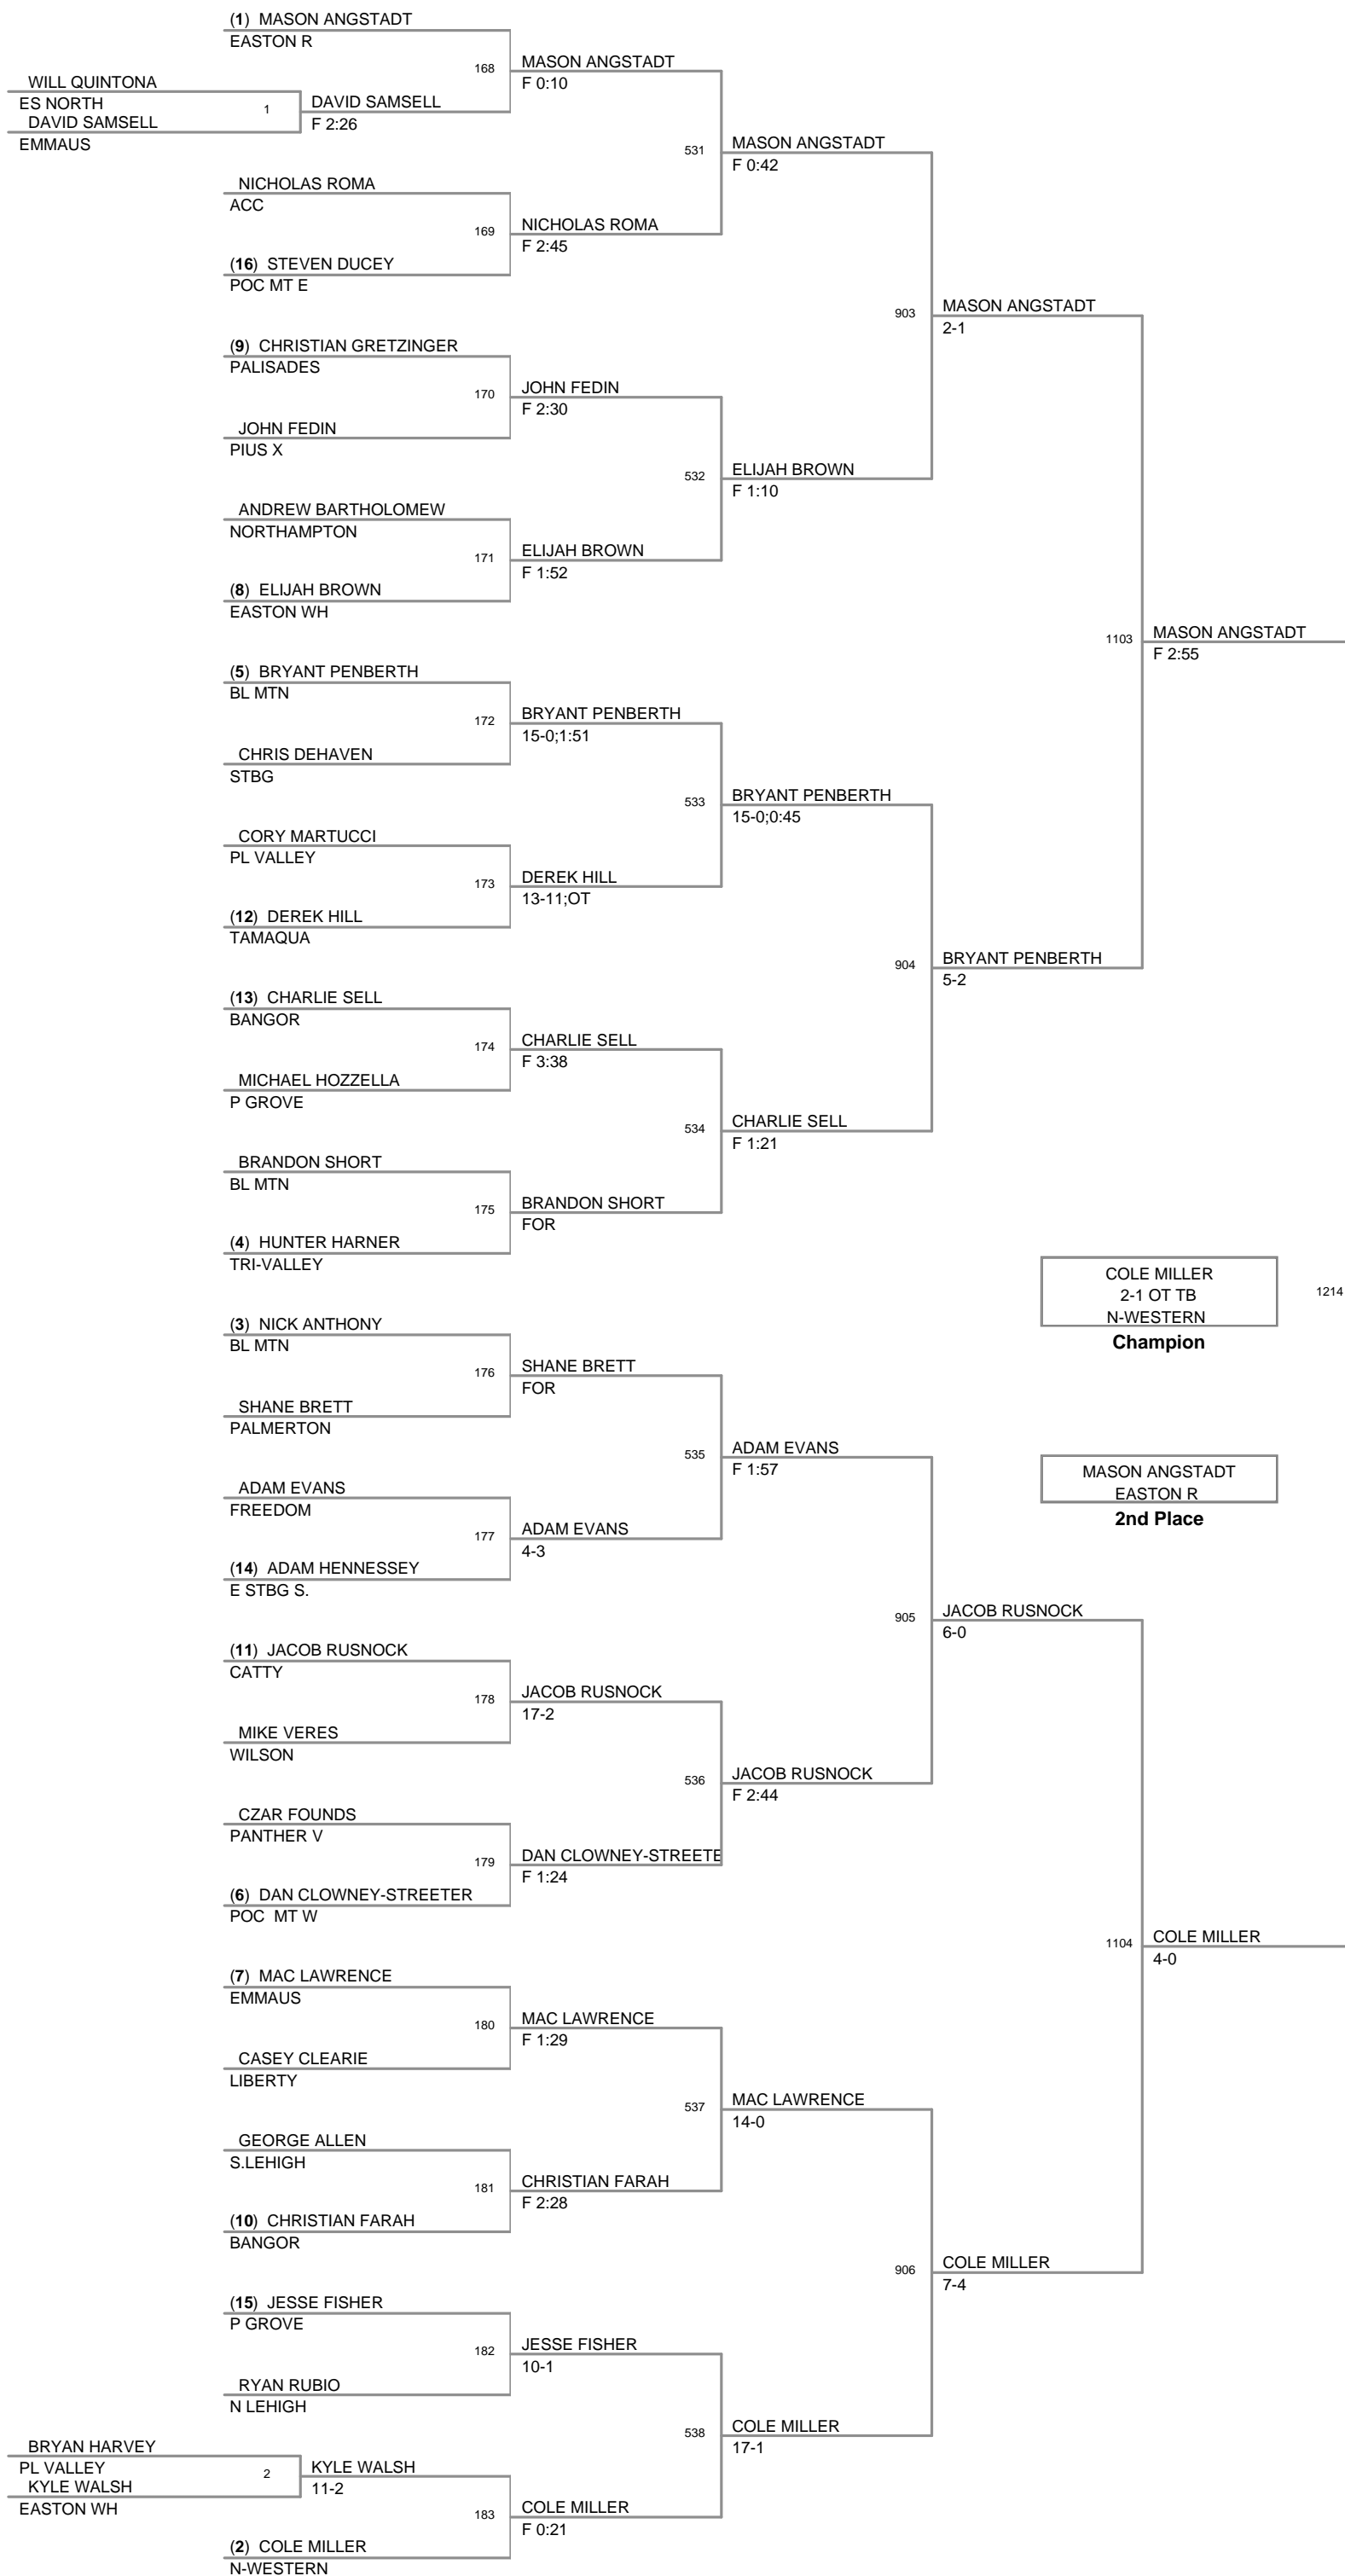

82 Lbs

92 Lbs

KENNY YANOVICH
F 1:59
PL VALLEY
Champion

97 Lbs

102 Lbs

107 Lbs

112 Lbs

132 Lbs

140 Lbs

147 Lbs

157 Lbs

167 Lbs

187 Lbs

212 Lbs

252 Lbs