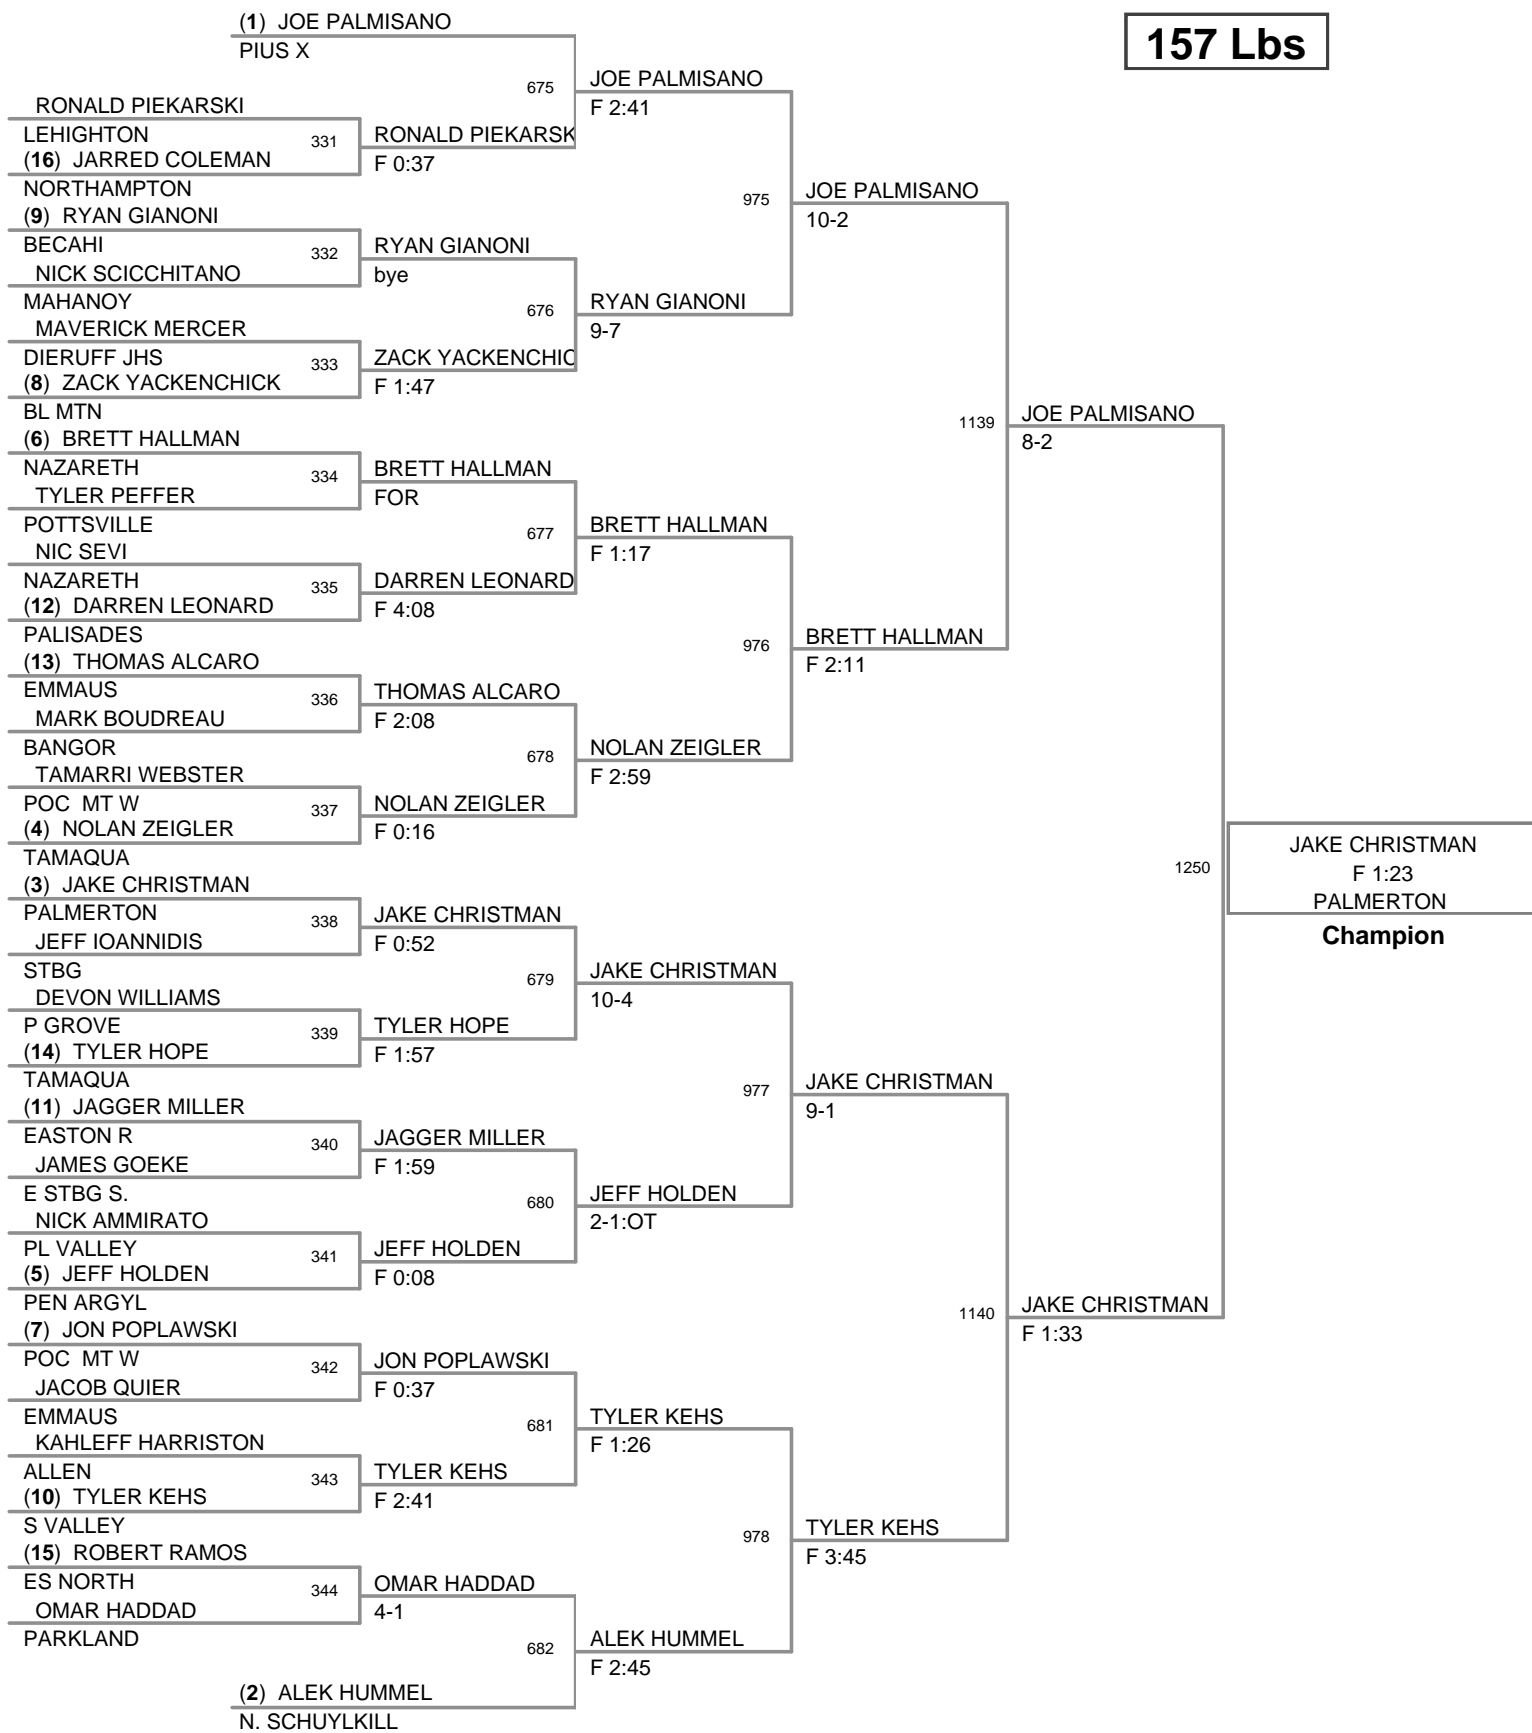

82 Lbs

92 Lbs

KENNY YANOVICH
F 1:59
PL VALLEY
Champion

97 Lbs

102 Lbs

107 Lbs

112 Lbs

132 Lbs

140 Lbs

147 Lbs

157 Lbs

167 Lbs

187 Lbs

212 Lbs

252 Lbs