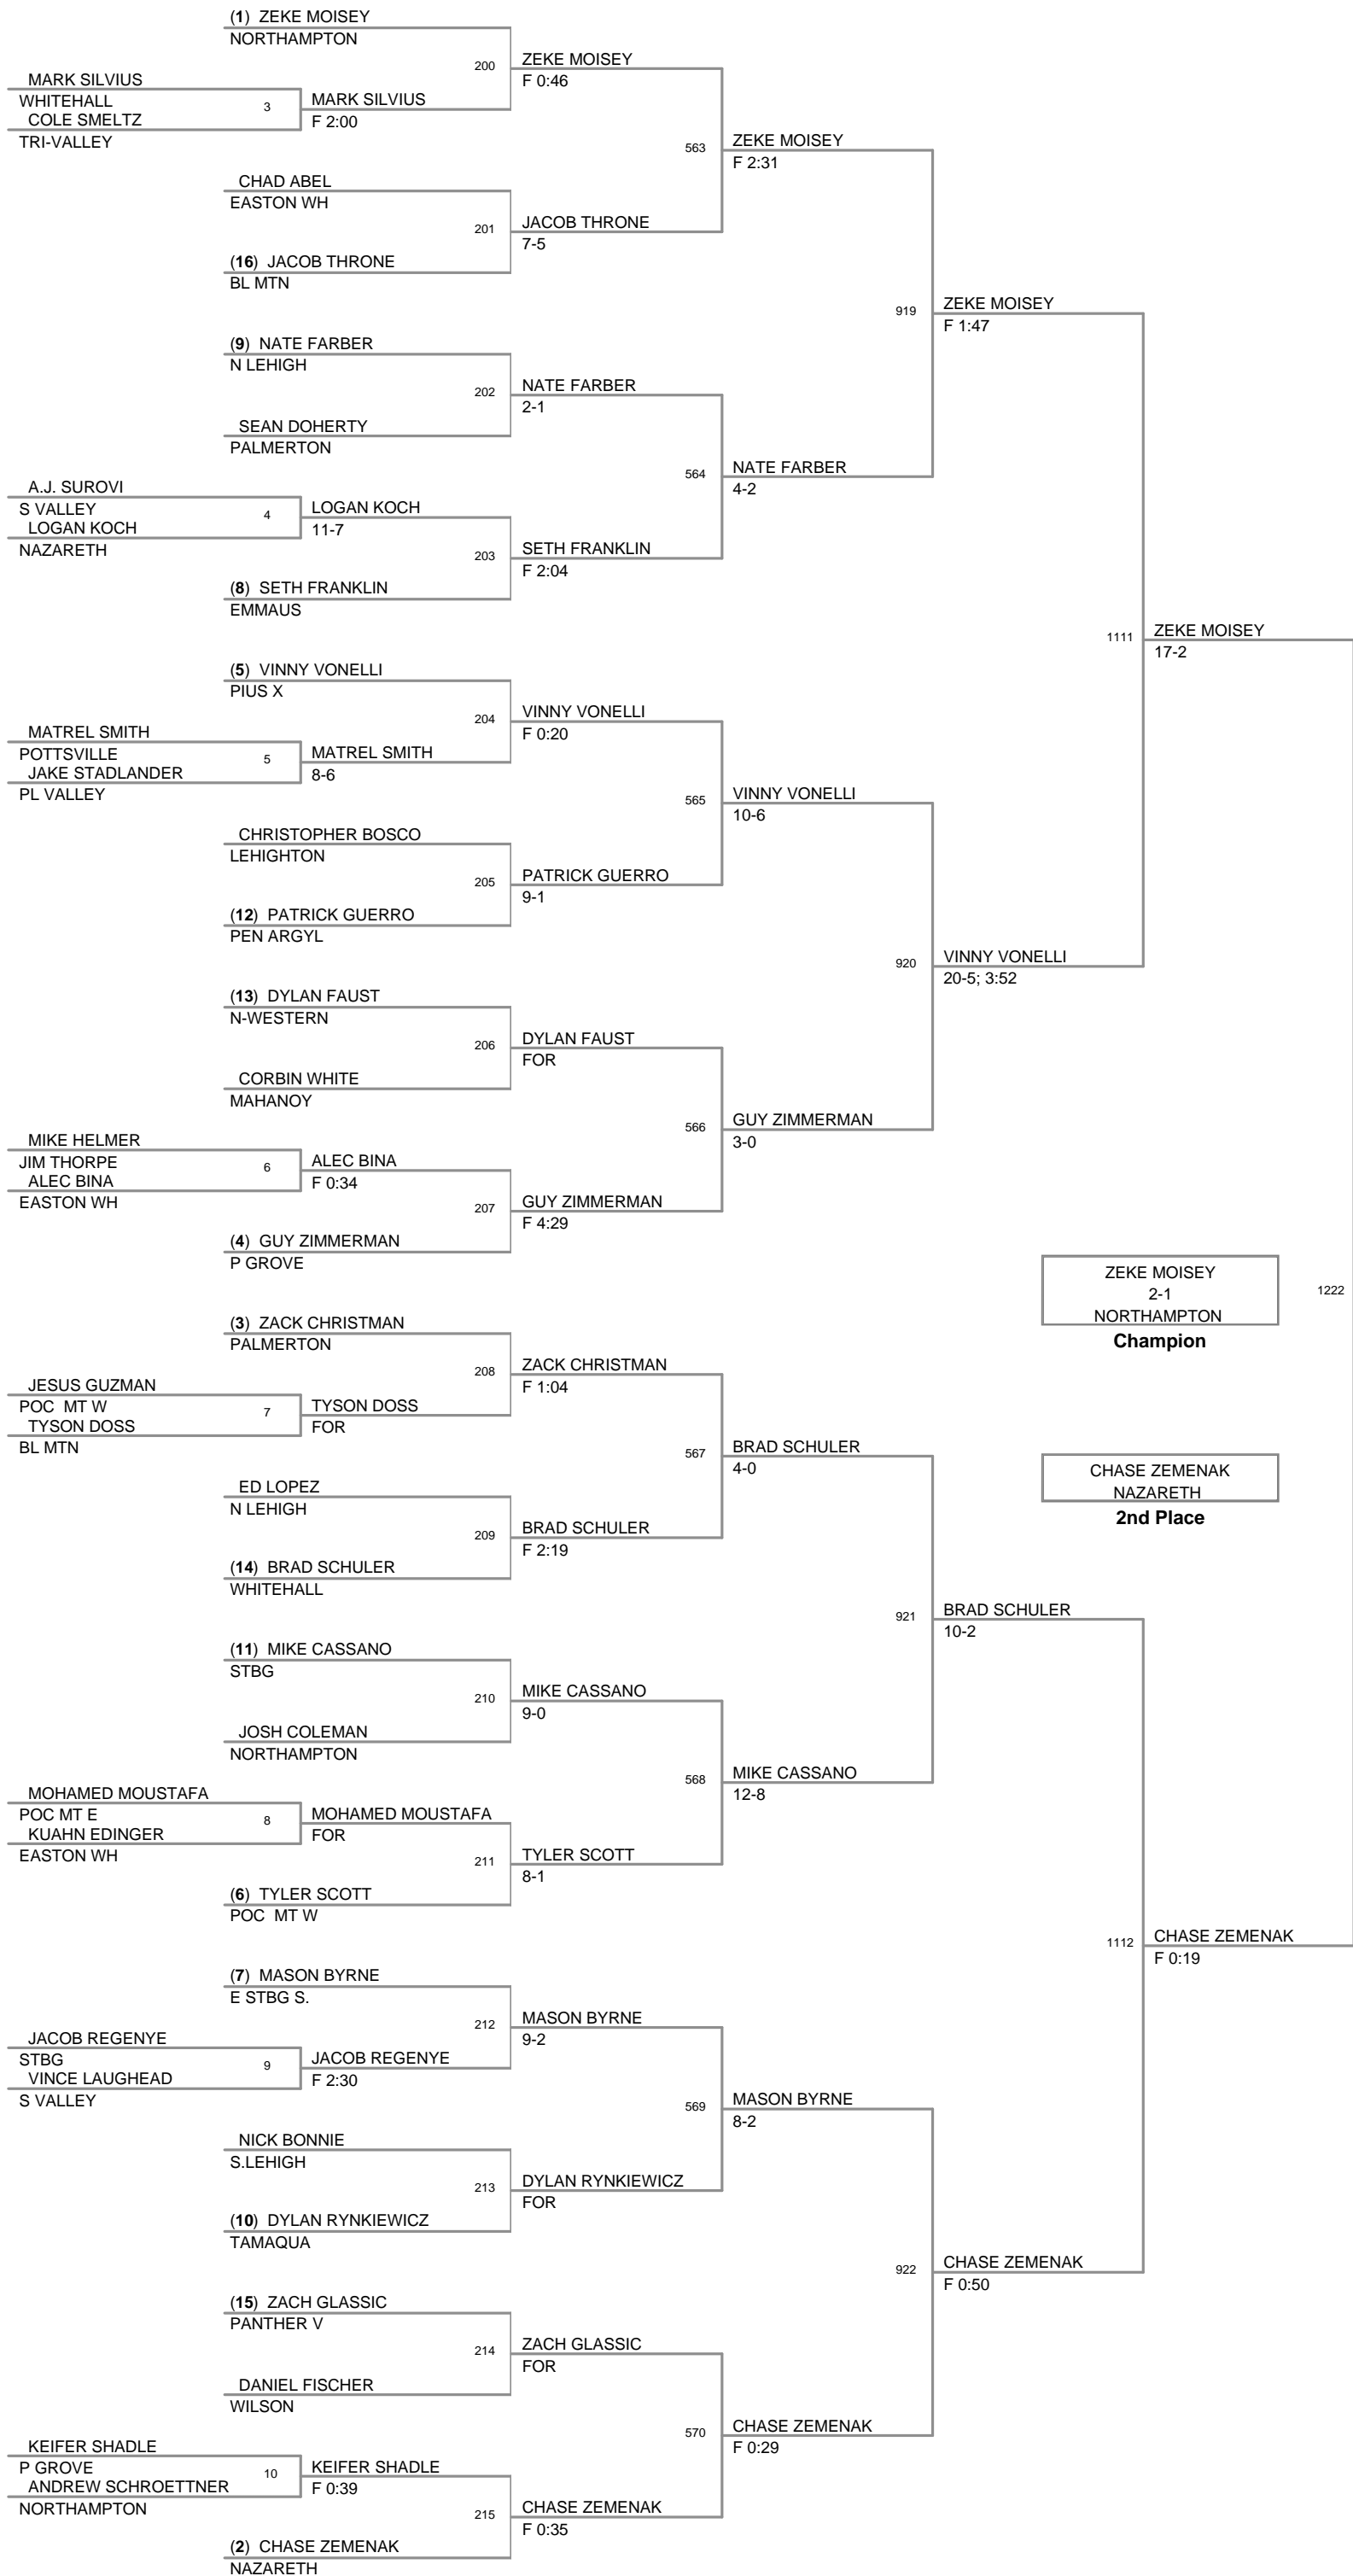

82 Lbs

92 Lbs

KENNY YANOVICH
F 1:59
PL VALLEY
Champion

97 Lbs

102 Lbs

107 Lbs

112 Lbs

132 Lbs

140 Lbs

147 Lbs

157 Lbs

167 Lbs

187 Lbs

212 Lbs

252 Lbs