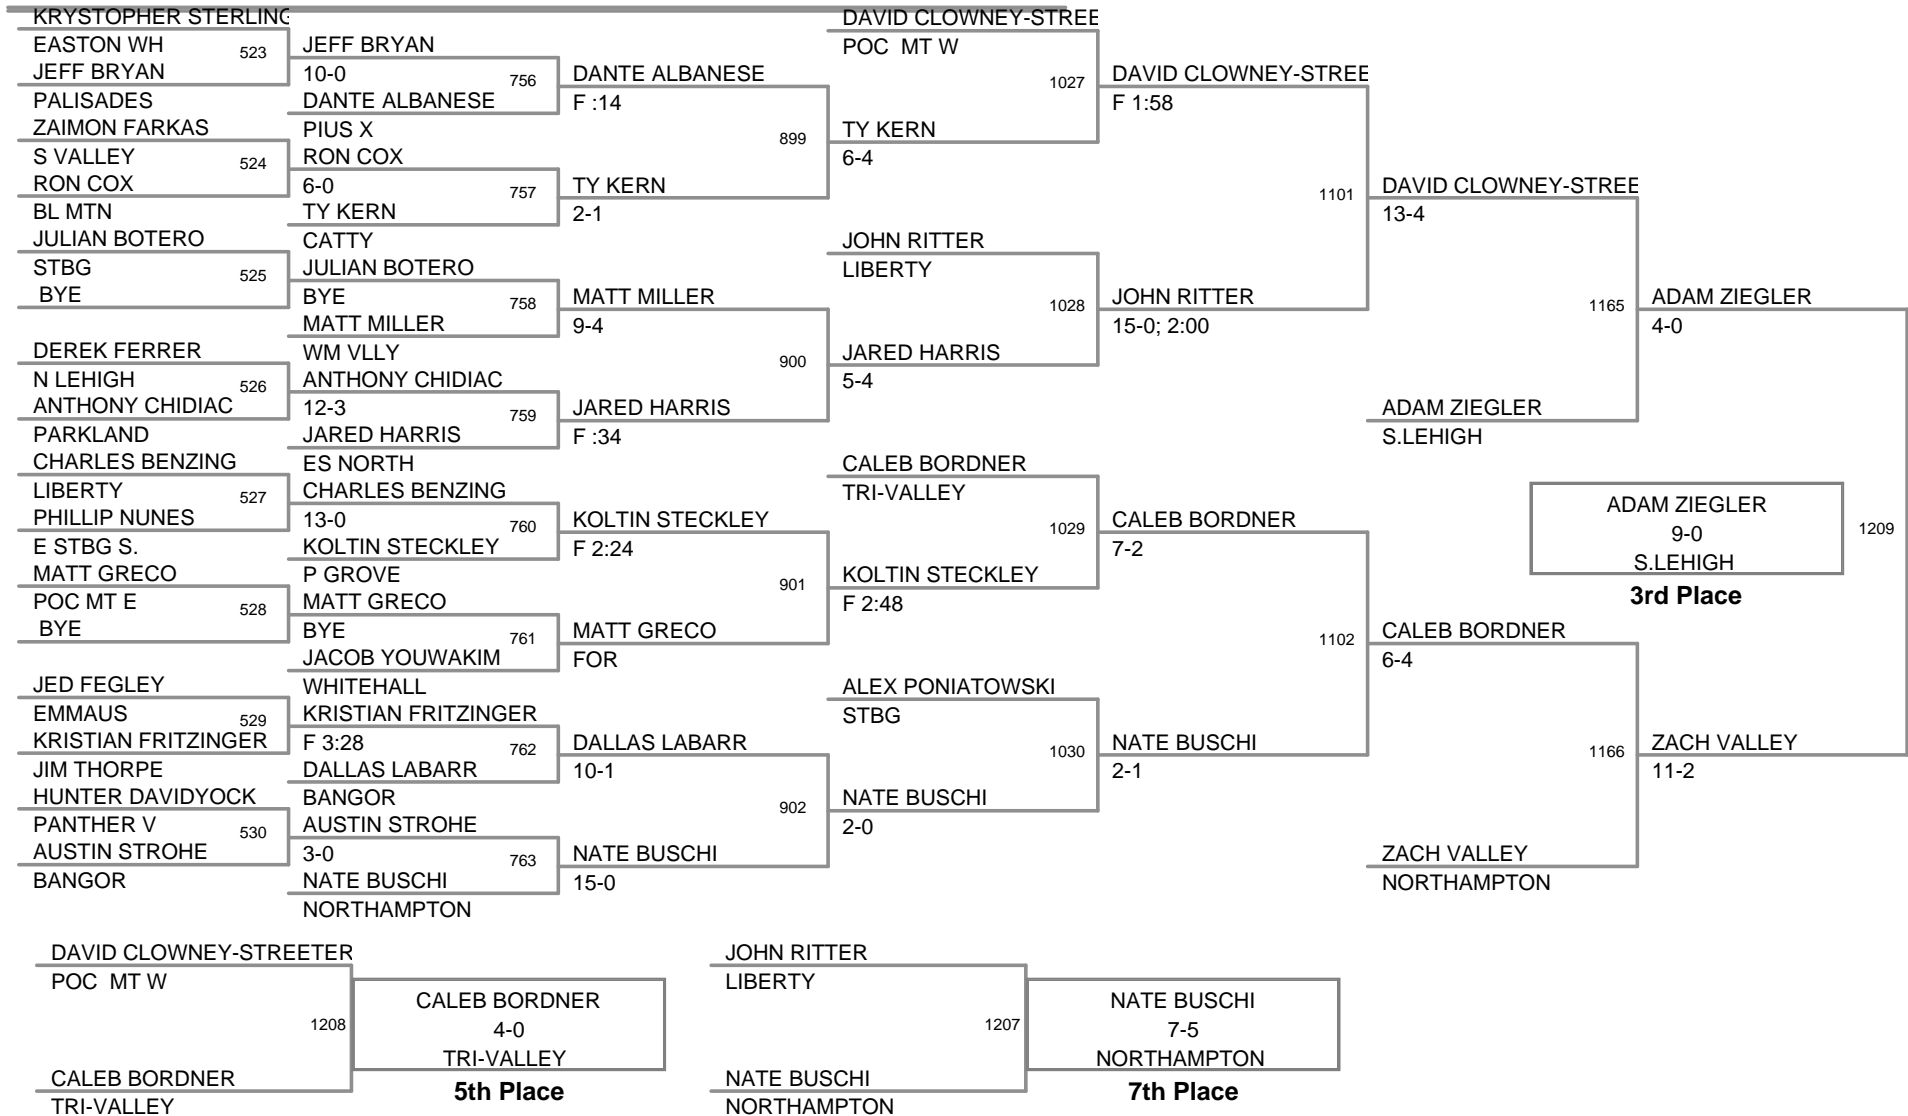

82 Lbs

92 Lbs

KENNY YANOVICH
F 1:59
PL VALLEY
Champion

97 Lbs

102 Lbs

107 Lbs

112 Lbs

132 Lbs

140 Lbs

147 Lbs

157 Lbs

167 Lbs

187 Lbs

212 Lbs

252 Lbs