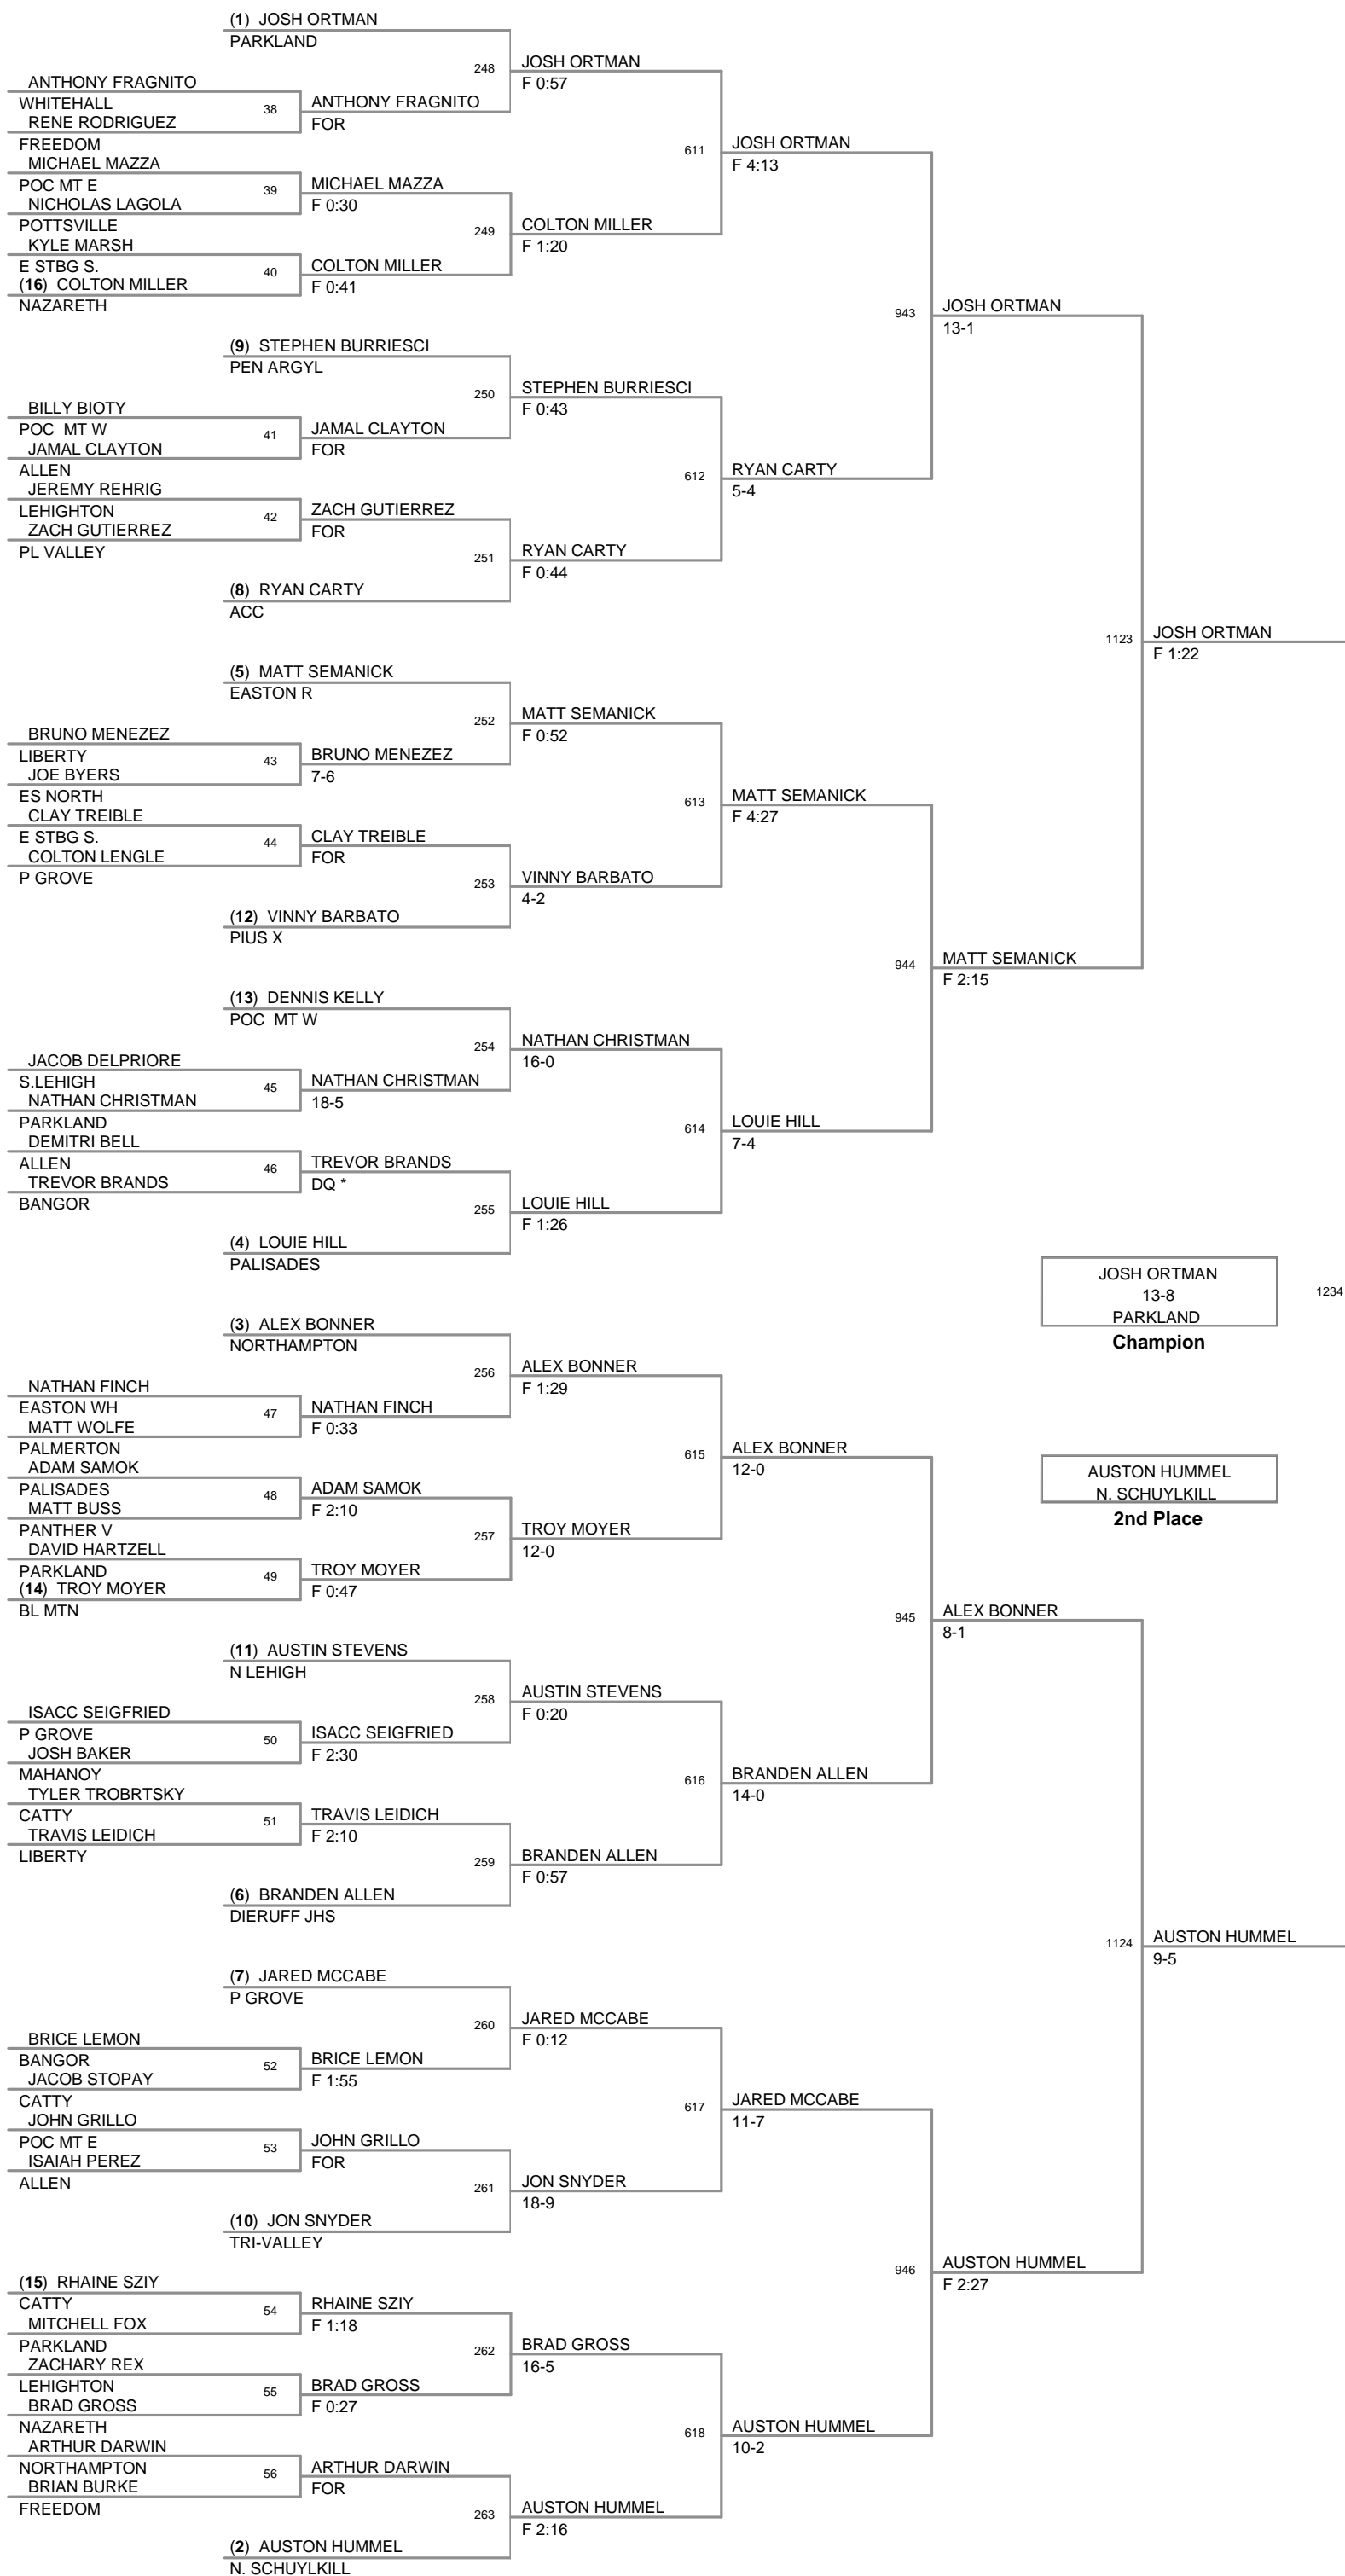

82 Lbs

92 Lbs

KENNY YANOVICH
F 1:59
PL VALLEY
Champion

97 Lbs

102 Lbs

107 Lbs

112 Lbs

132 Lbs

140 Lbs

147 Lbs

157 Lbs

167 Lbs

187 Lbs

212 Lbs

252 Lbs