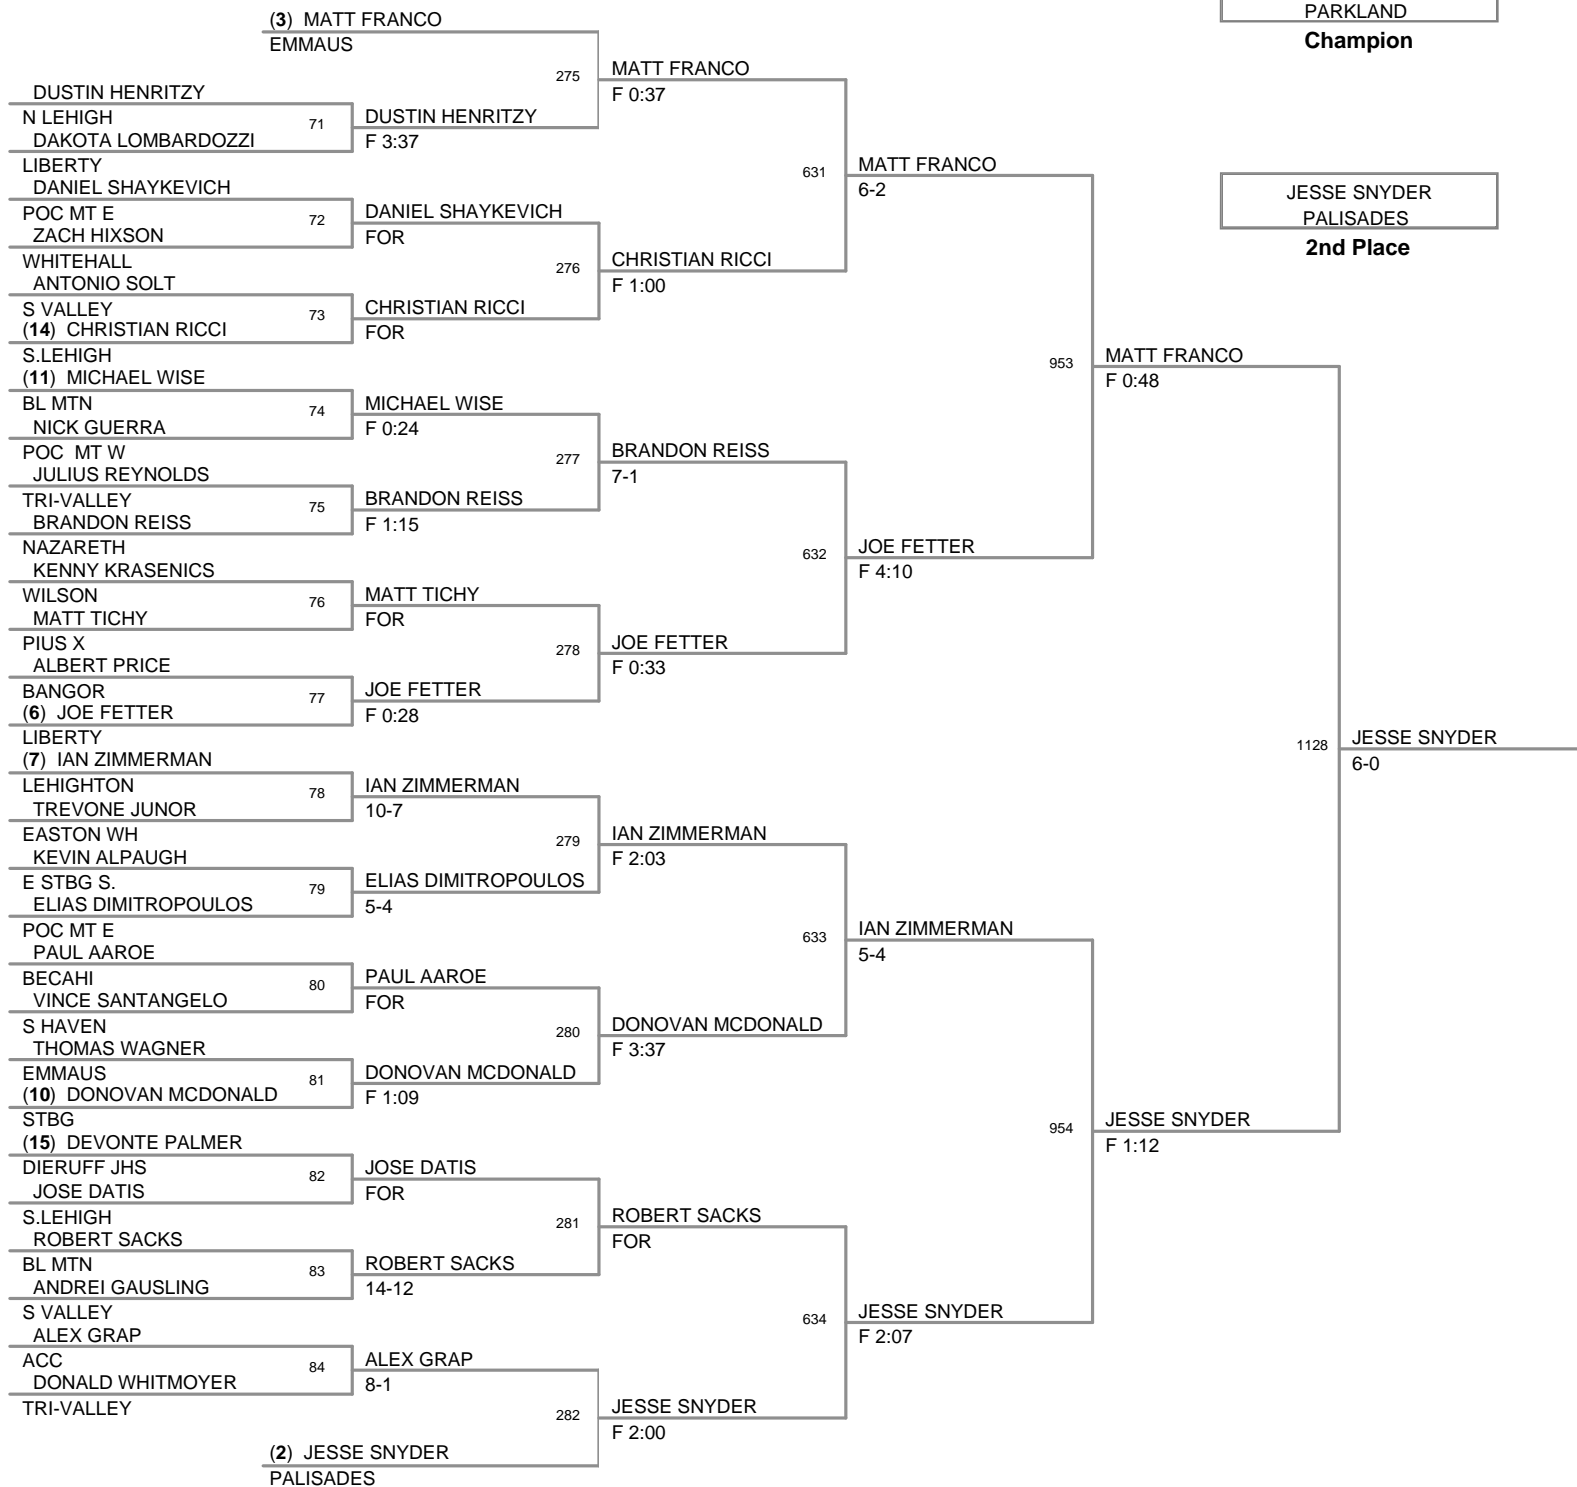

82 Lbs

92 Lbs

KENNY YANOVICH
F 1:59
PL VALLEY
Champion

97 Lbs

102 Lbs

107 Lbs

112 Lbs

132 Lbs

140 Lbs

147 Lbs

157 Lbs

167 Lbs

187 Lbs

212 Lbs

252 Lbs