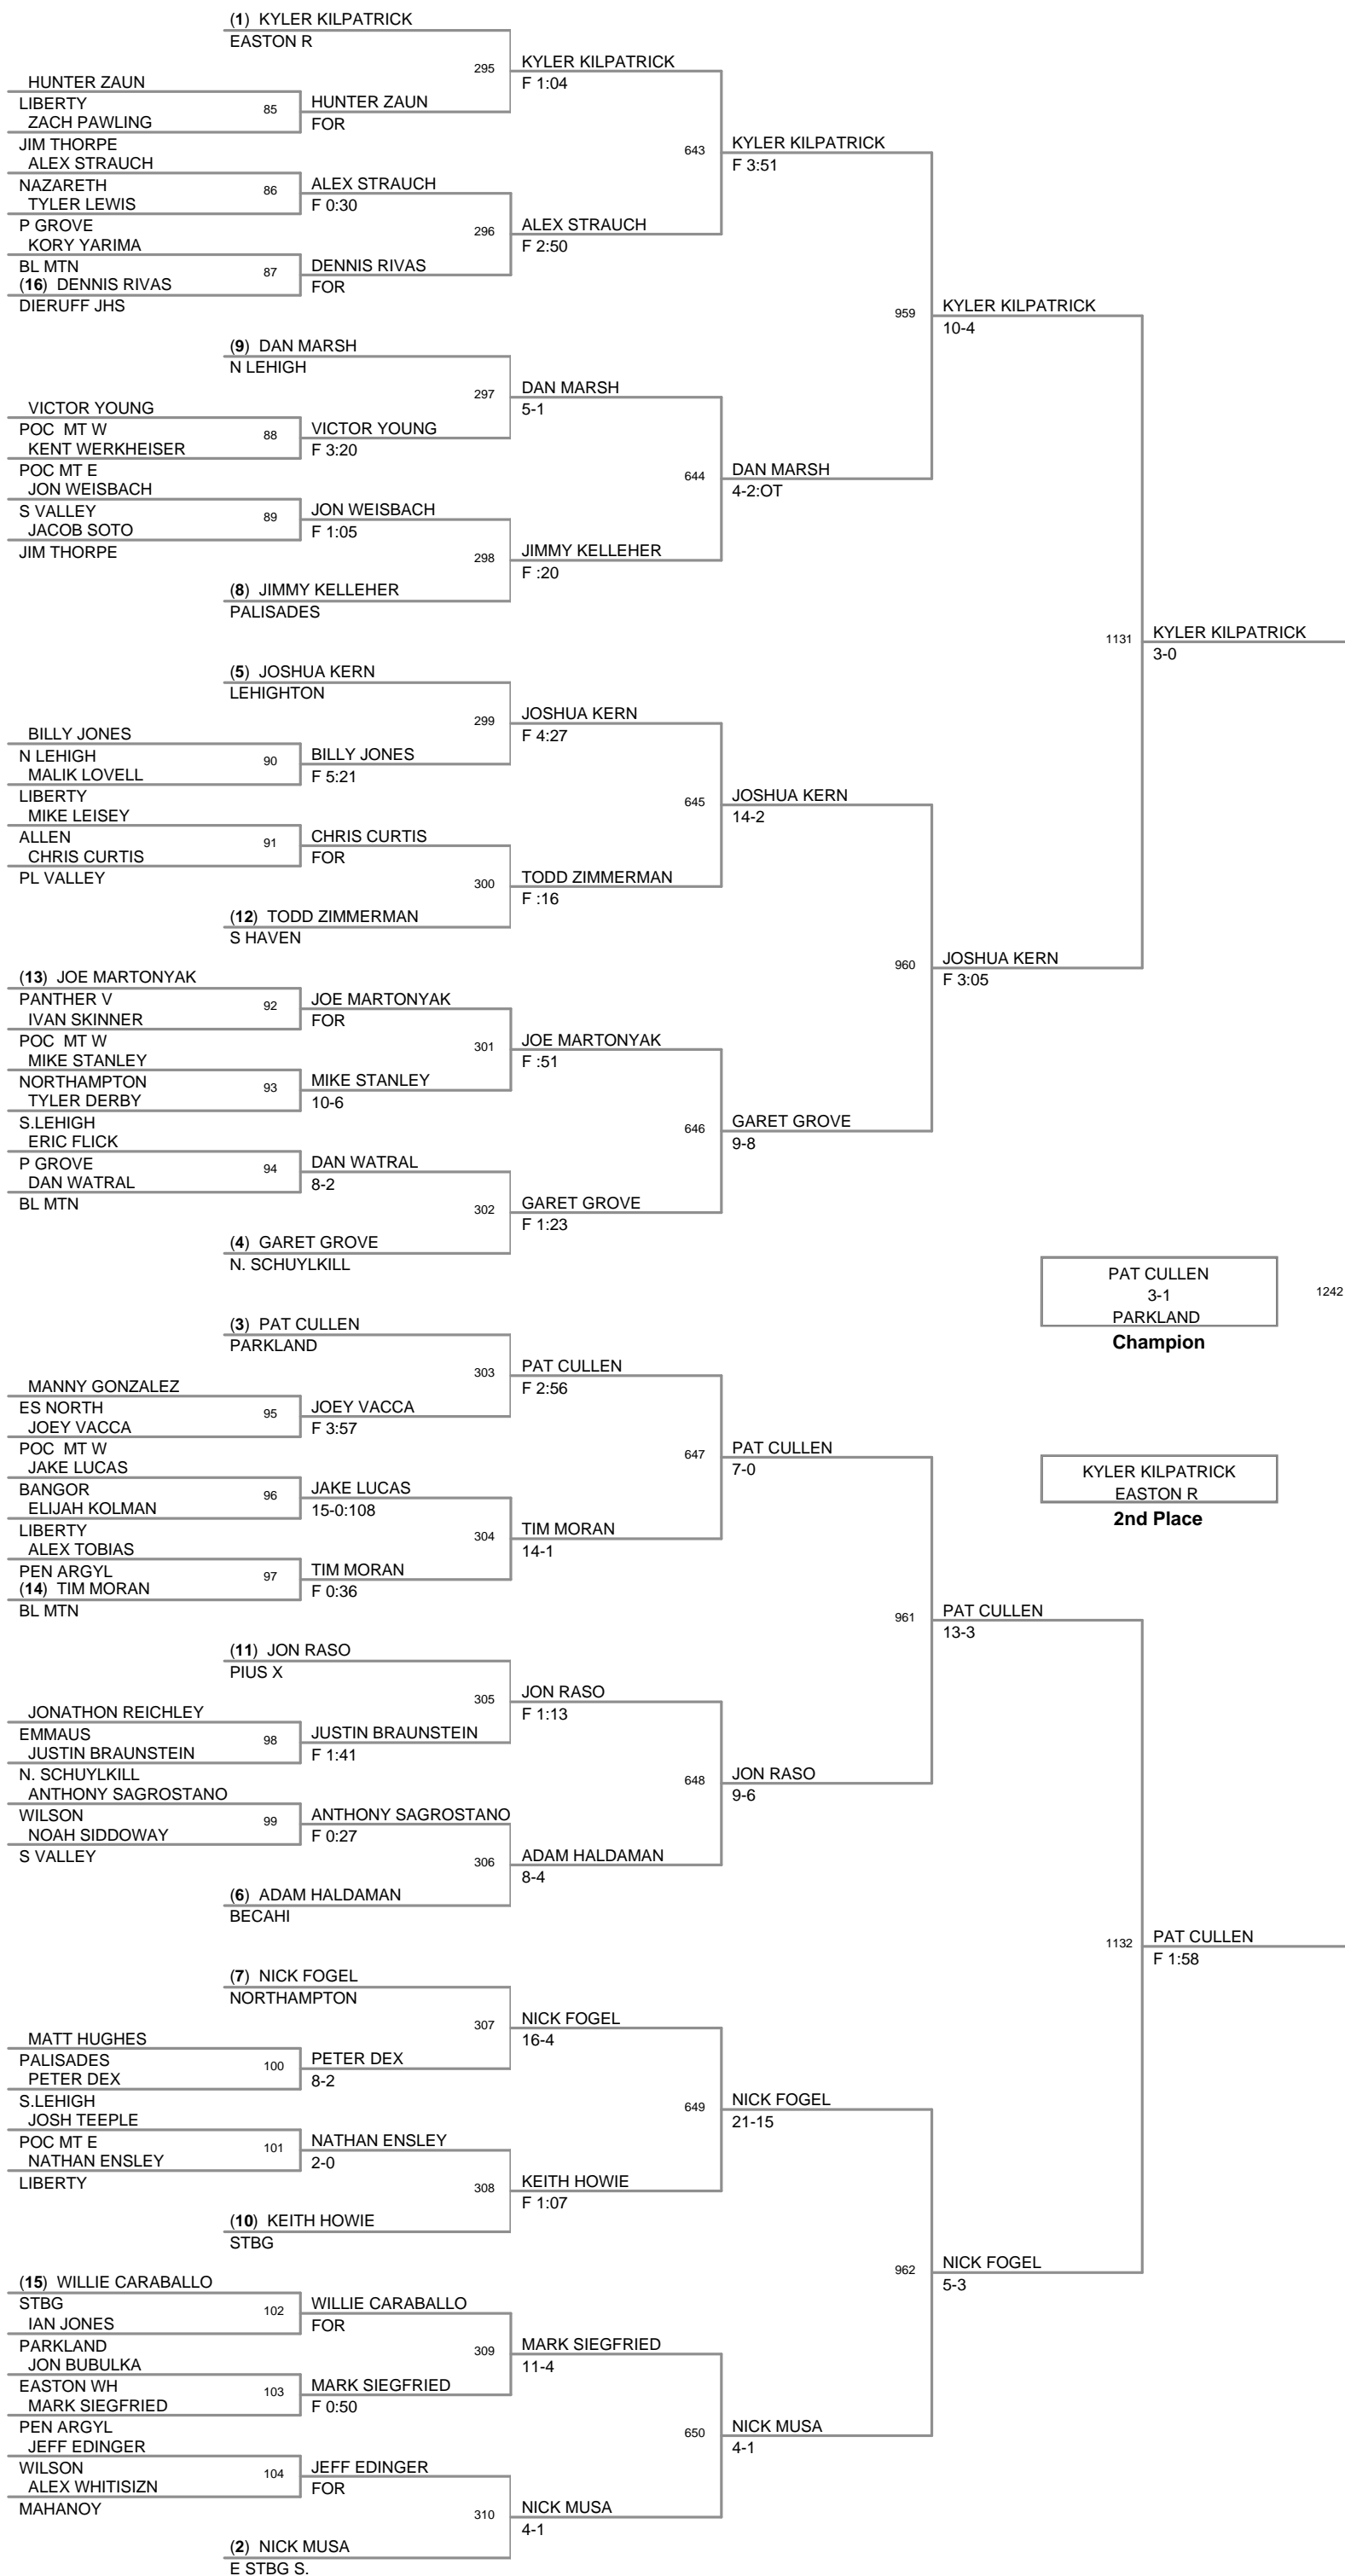

82 Lbs

92 Lbs

KENNY YANOVICH
F 1:59
PL VALLEY
Champion

97 Lbs

102 Lbs

107 Lbs

112 Lbs

132 Lbs

140 Lbs

147 Lbs

157 Lbs

167 Lbs

187 Lbs

212 Lbs

252 Lbs