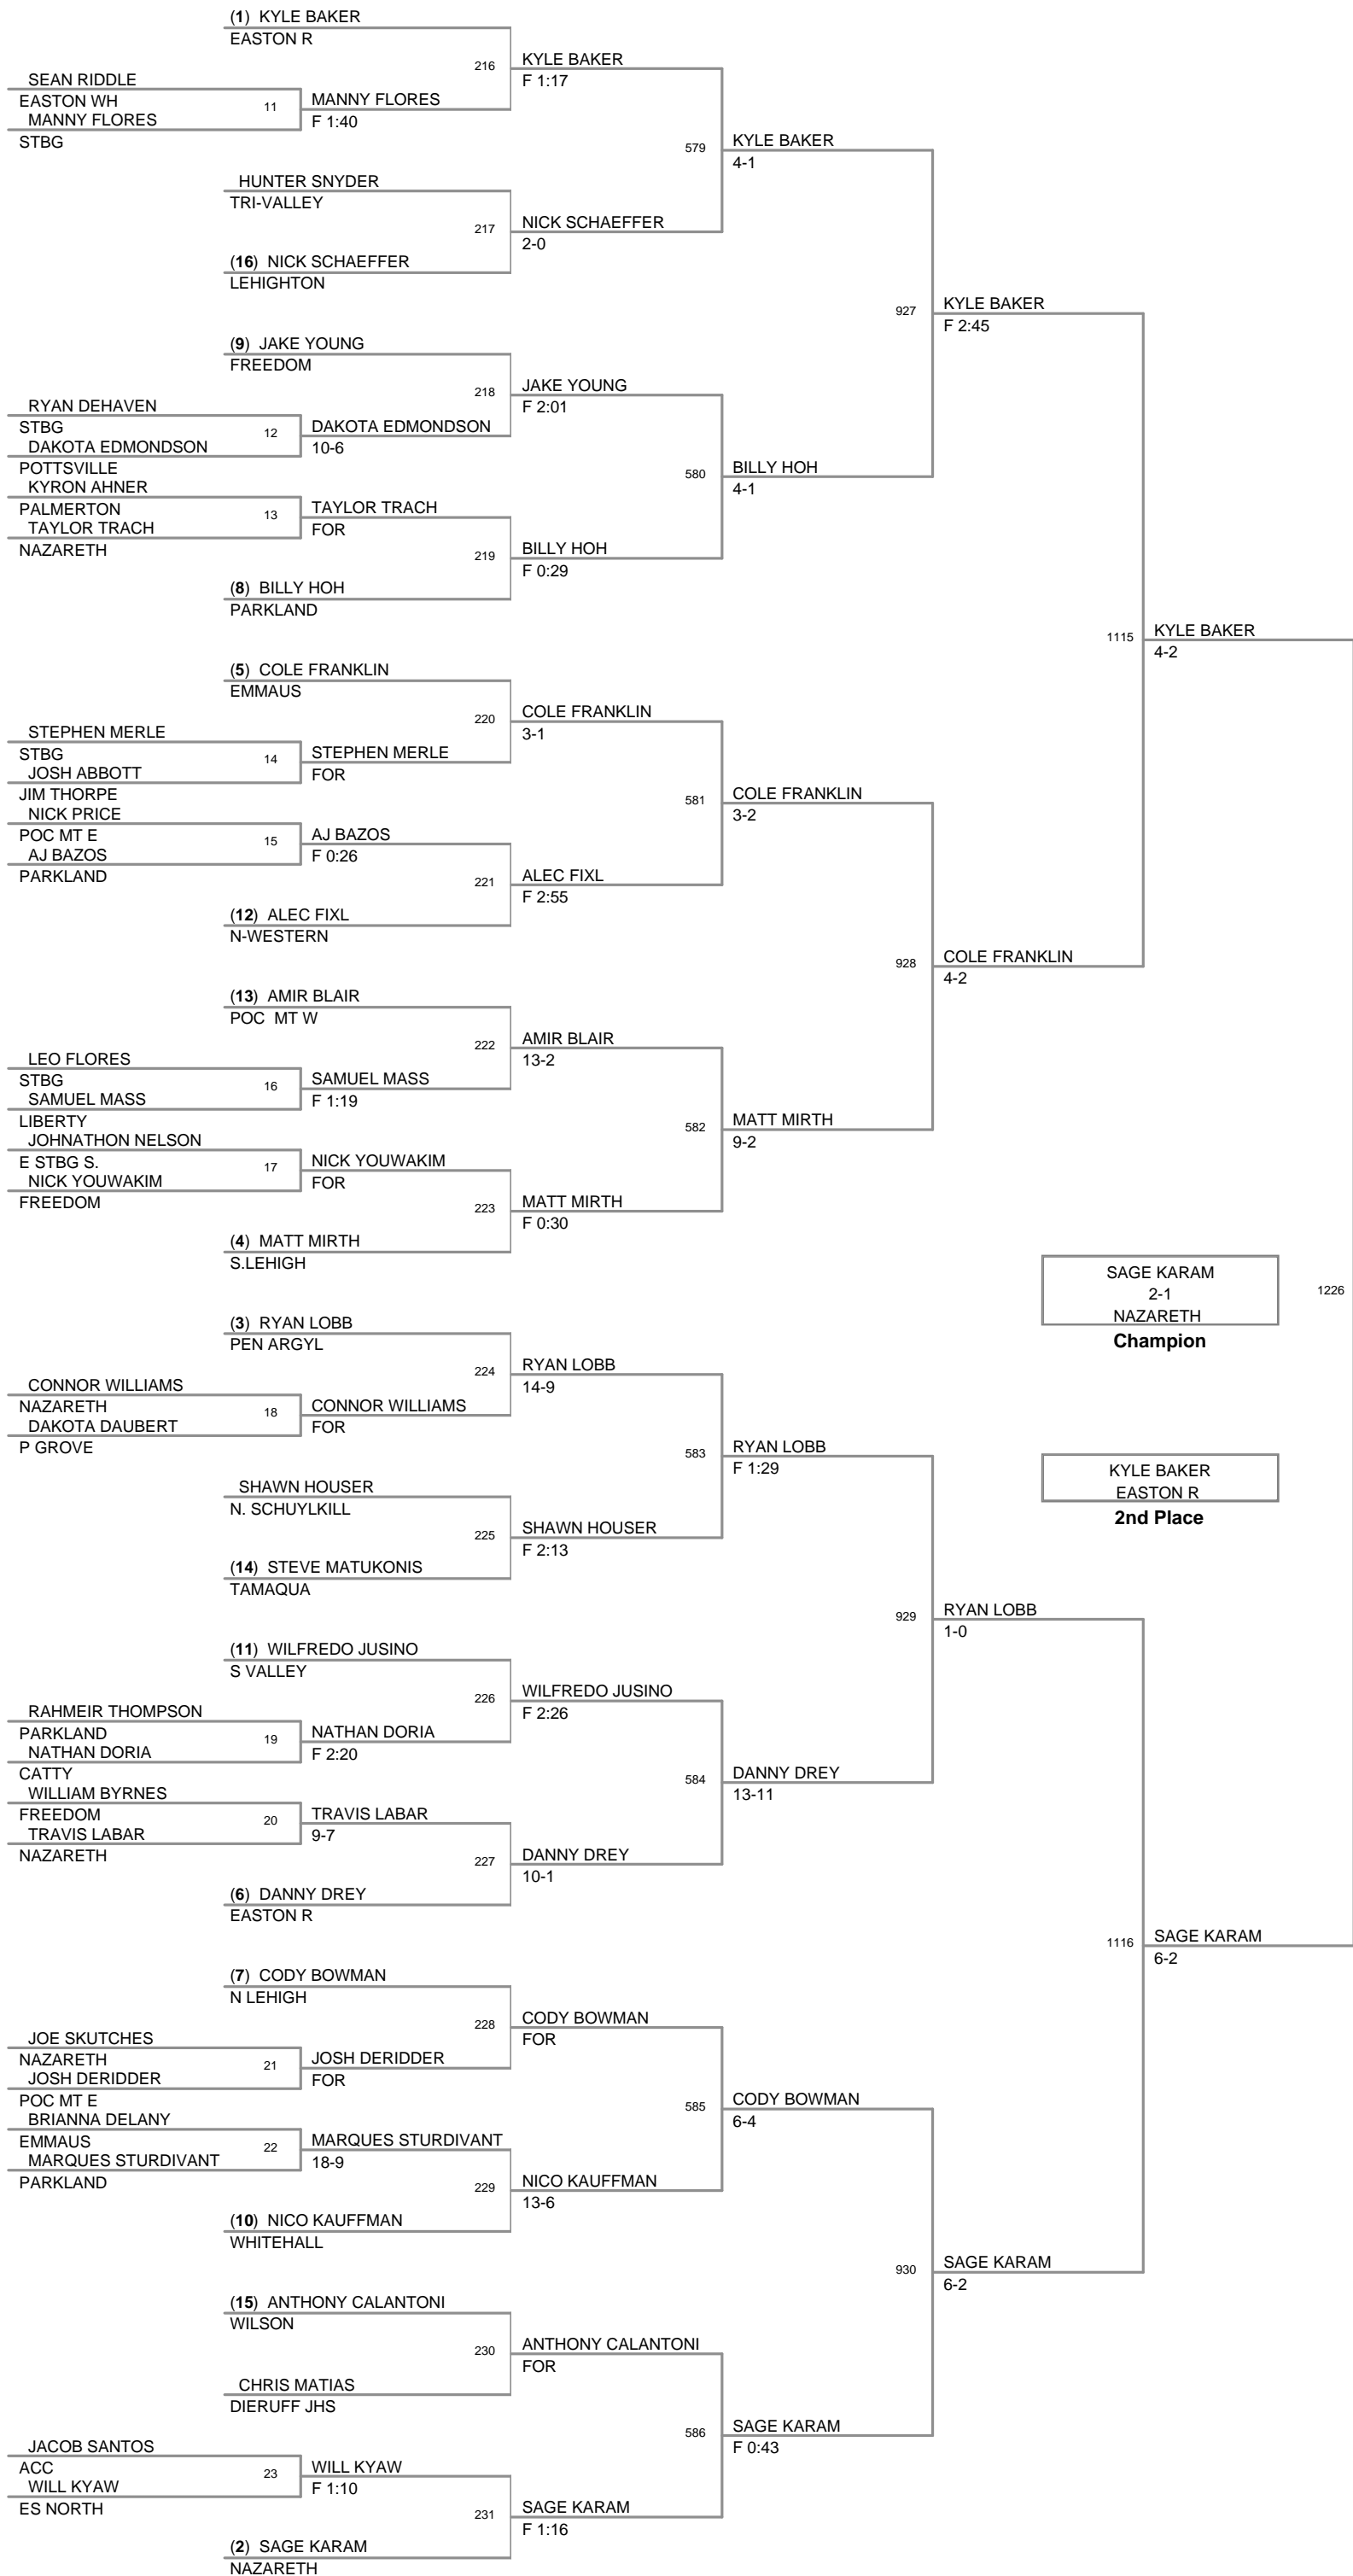

82 Lbs

92 Lbs

KENNY YANOVICH
F 1:59
PL VALLEY
Champion

97 Lbs

102 Lbs

107 Lbs

112 Lbs

132 Lbs

140 Lbs

147 Lbs

157 Lbs

167 Lbs

187 Lbs

212 Lbs

252 Lbs