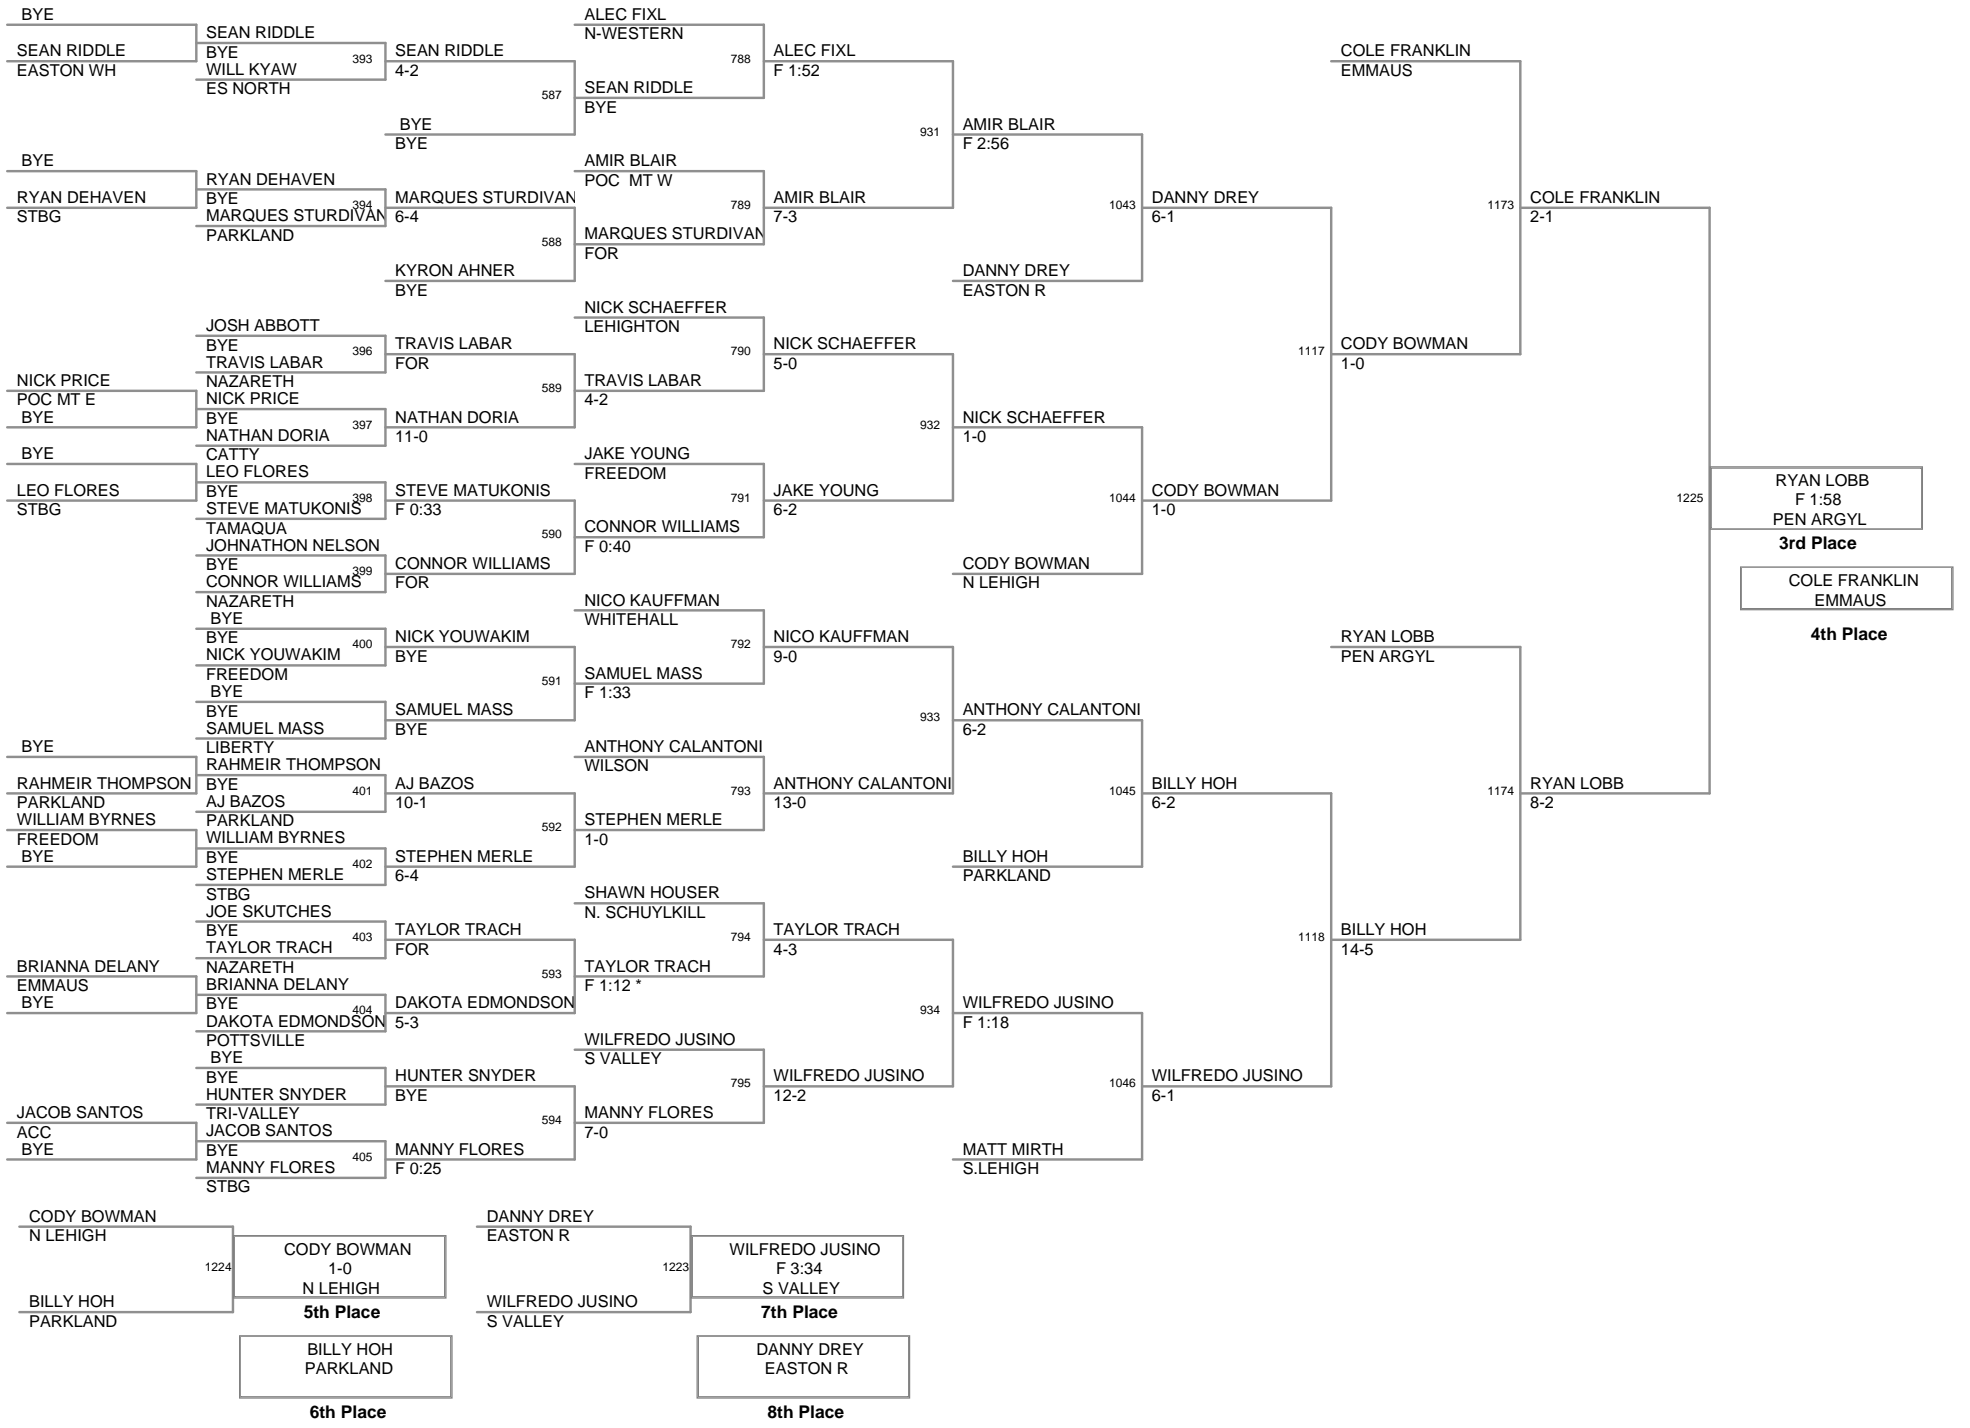

82 Lbs

92 Lbs

KENNY YANOVICH
F 1:59
PL VALLEY
Champion

97 Lbs

102 Lbs

107 Lbs

112 Lbs

132 Lbs

140 Lbs

147 Lbs

157 Lbs

167 Lbs

187 Lbs

212 Lbs

252 Lbs