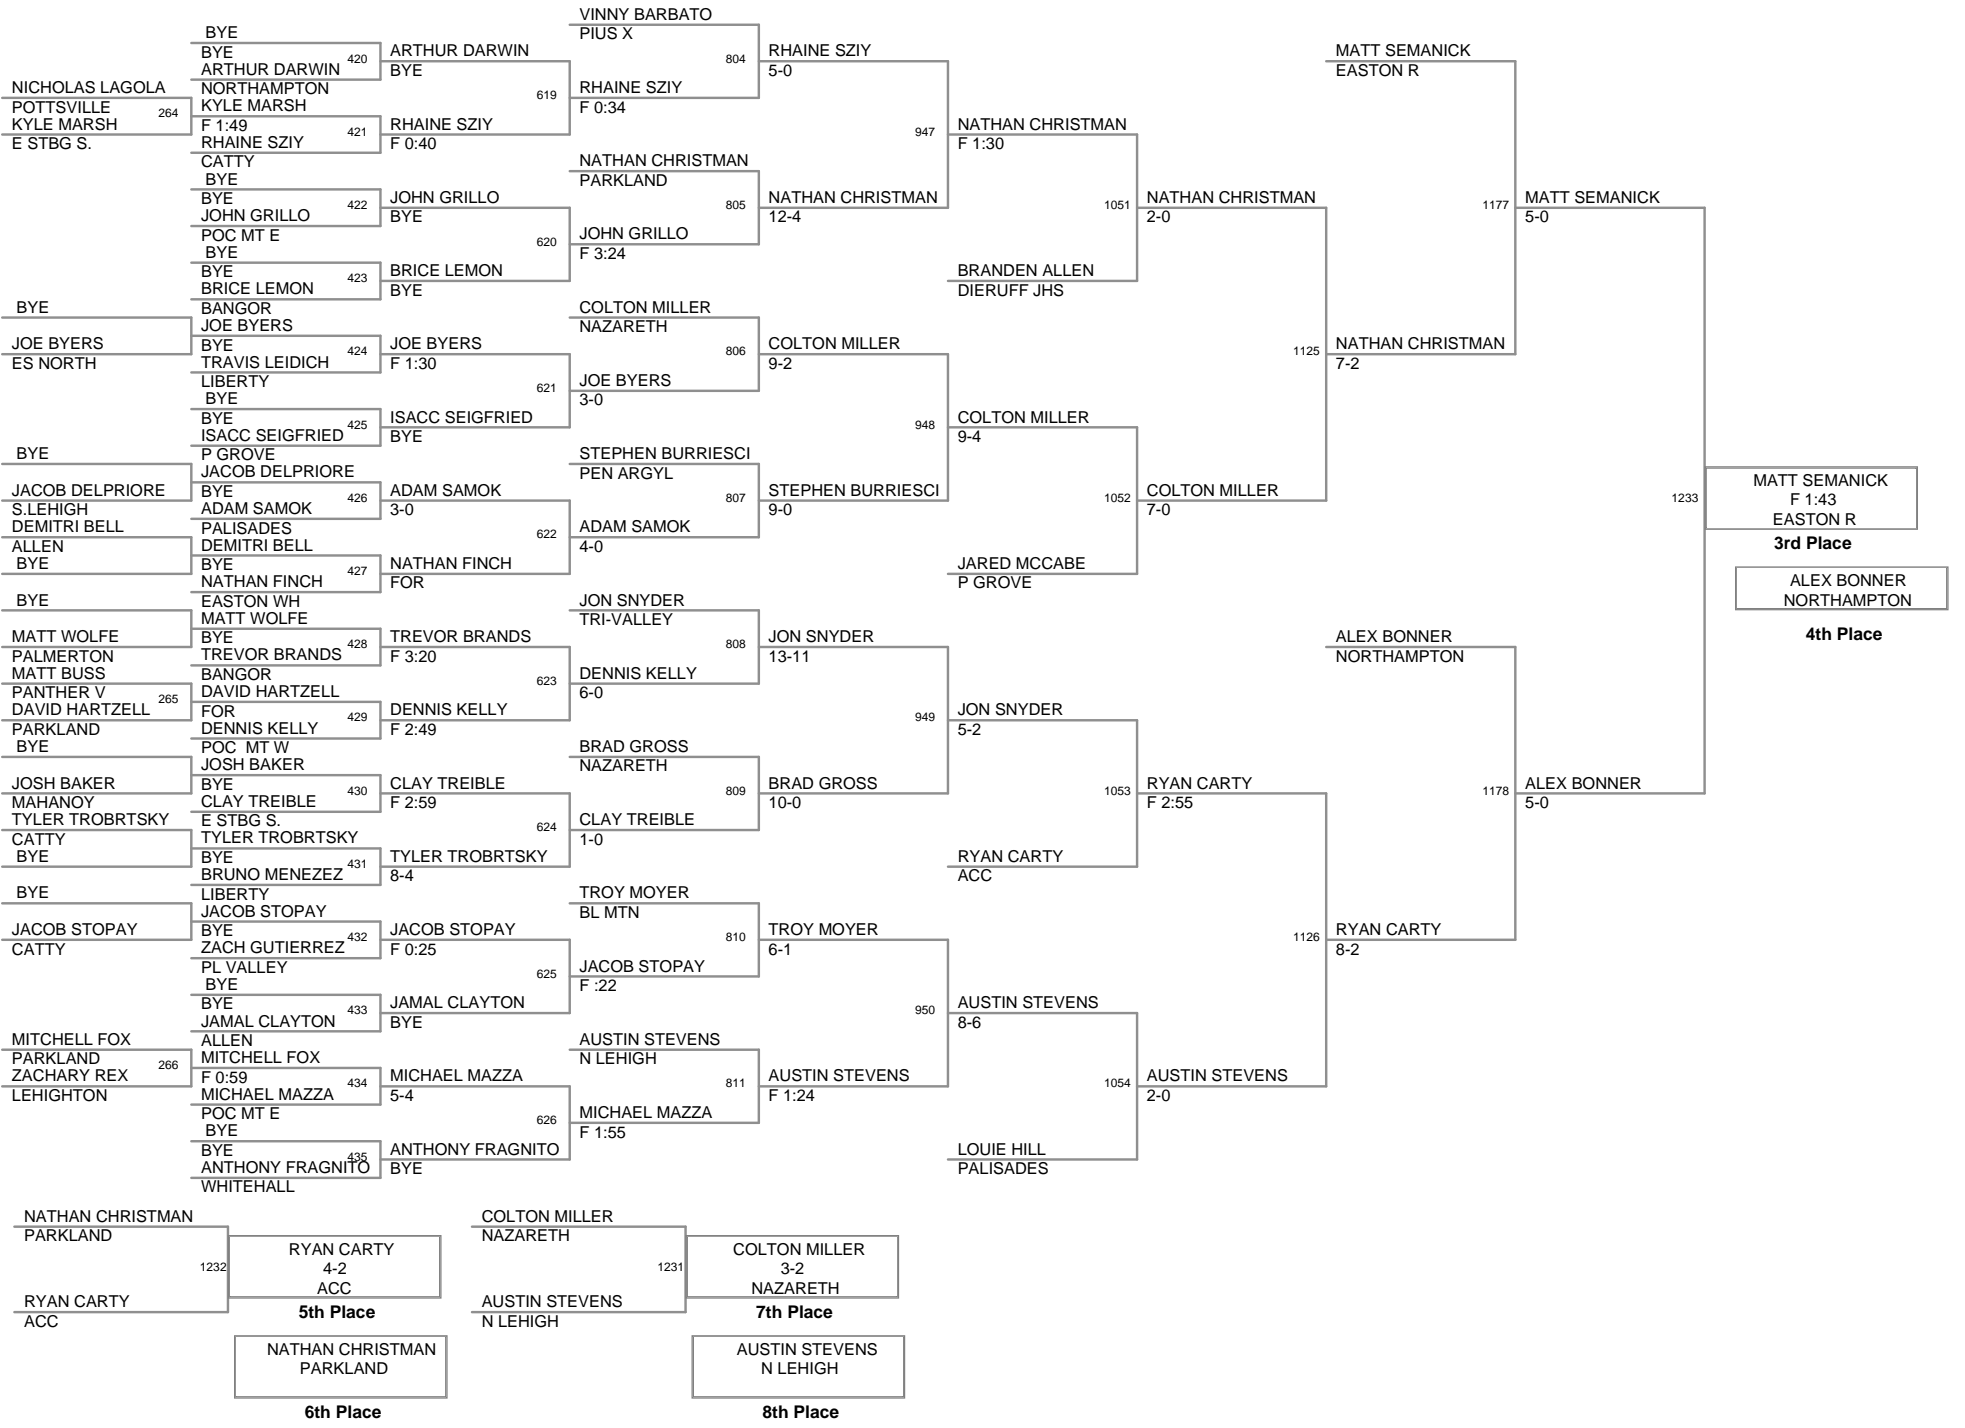

82 Lbs

92 Lbs

KENNY YANOVICH
F 1:59
PL VALLEY
Champion

97 Lbs

102 Lbs

107 Lbs

112 Lbs

132 Lbs

140 Lbs

147 Lbs

157 Lbs

167 Lbs

187 Lbs

212 Lbs

252 Lbs